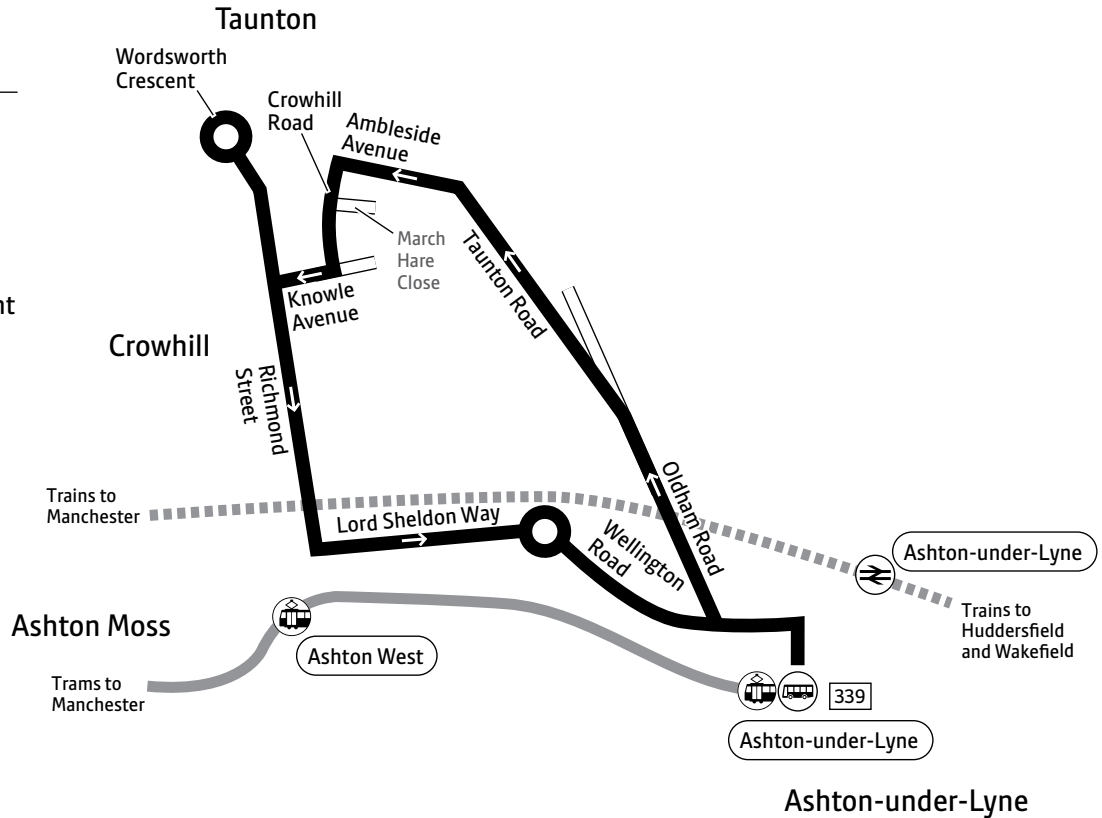

Using this timetable

Timetables show the direction of travel, bus numbers and the days of the week. Main stops on the route are listed on the left. Where no time is shown against a particular stop, the bus does not stop there on that journey. Check any letters which are shown in the timetable against the key at the bottom of the page.

Key

-  Bus route
-  Tram line
-  Train line
-  Direction of travel
-  Bus station/connection point
-  Train station
-  Metrolink stop
-  Terminus

Contains Ordnance Survey data ©Crown copyright and database right 2010
©0100022610 Transport for Greater Manchester 2021
Transport for Greater Manchester uses reasonable endeavours to check the accuracy of information published and to publish changes to information in a timely manner. In no event will Transport for Greater Manchester be liable for any loss that may arise from this information being inaccurate.

Mondays to Fridays

								a	a	
Ashton, Interchange	0802	0902	0957	and	1457	1557	1705	1815	2029	2229
Crowhill, March Hare Close	0807	0906	1001	every hour	1501	1602	1710	1819	2032	2232
Ashton, Interchange	0819	0917	1012	until	1512	1614	1722	1830	2042	2242

Saturdays

				a	a
Ashton, Interchange	0857	and	1757	2029	2229
Crowhill, March Hare Close	0901	every hour	1801	2032	2232
Ashton, Interchange	0912	until	1812	2042	2242

Sundays and public holidays (except Christmas and New Year period)