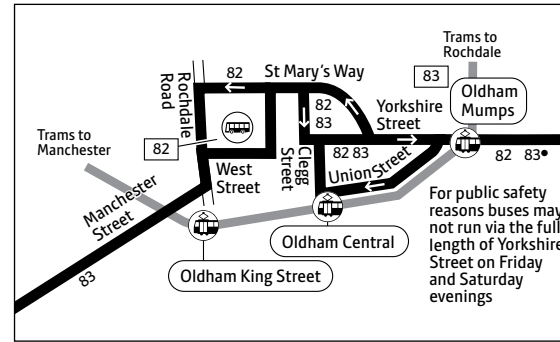

82 83

Key

- Bus route
- Tram line
- Direction of travel
- Bus station/connection point
- Metrolink stop
- Terminus
- Evenings, Sundays and public holidays only

Route in Oldham town centre

Contains Ordnance Survey data ©Crown copyright and database right 2010
©0100022610 Transport for Greater Manchester 2021
Transport for Greater Manchester uses reasonable endeavours to check the accuracy of information published and to publish changes to information in a timely manner. In no event will Transport for Greater Manchester be liable for any loss that may arise from this information being inaccurate.