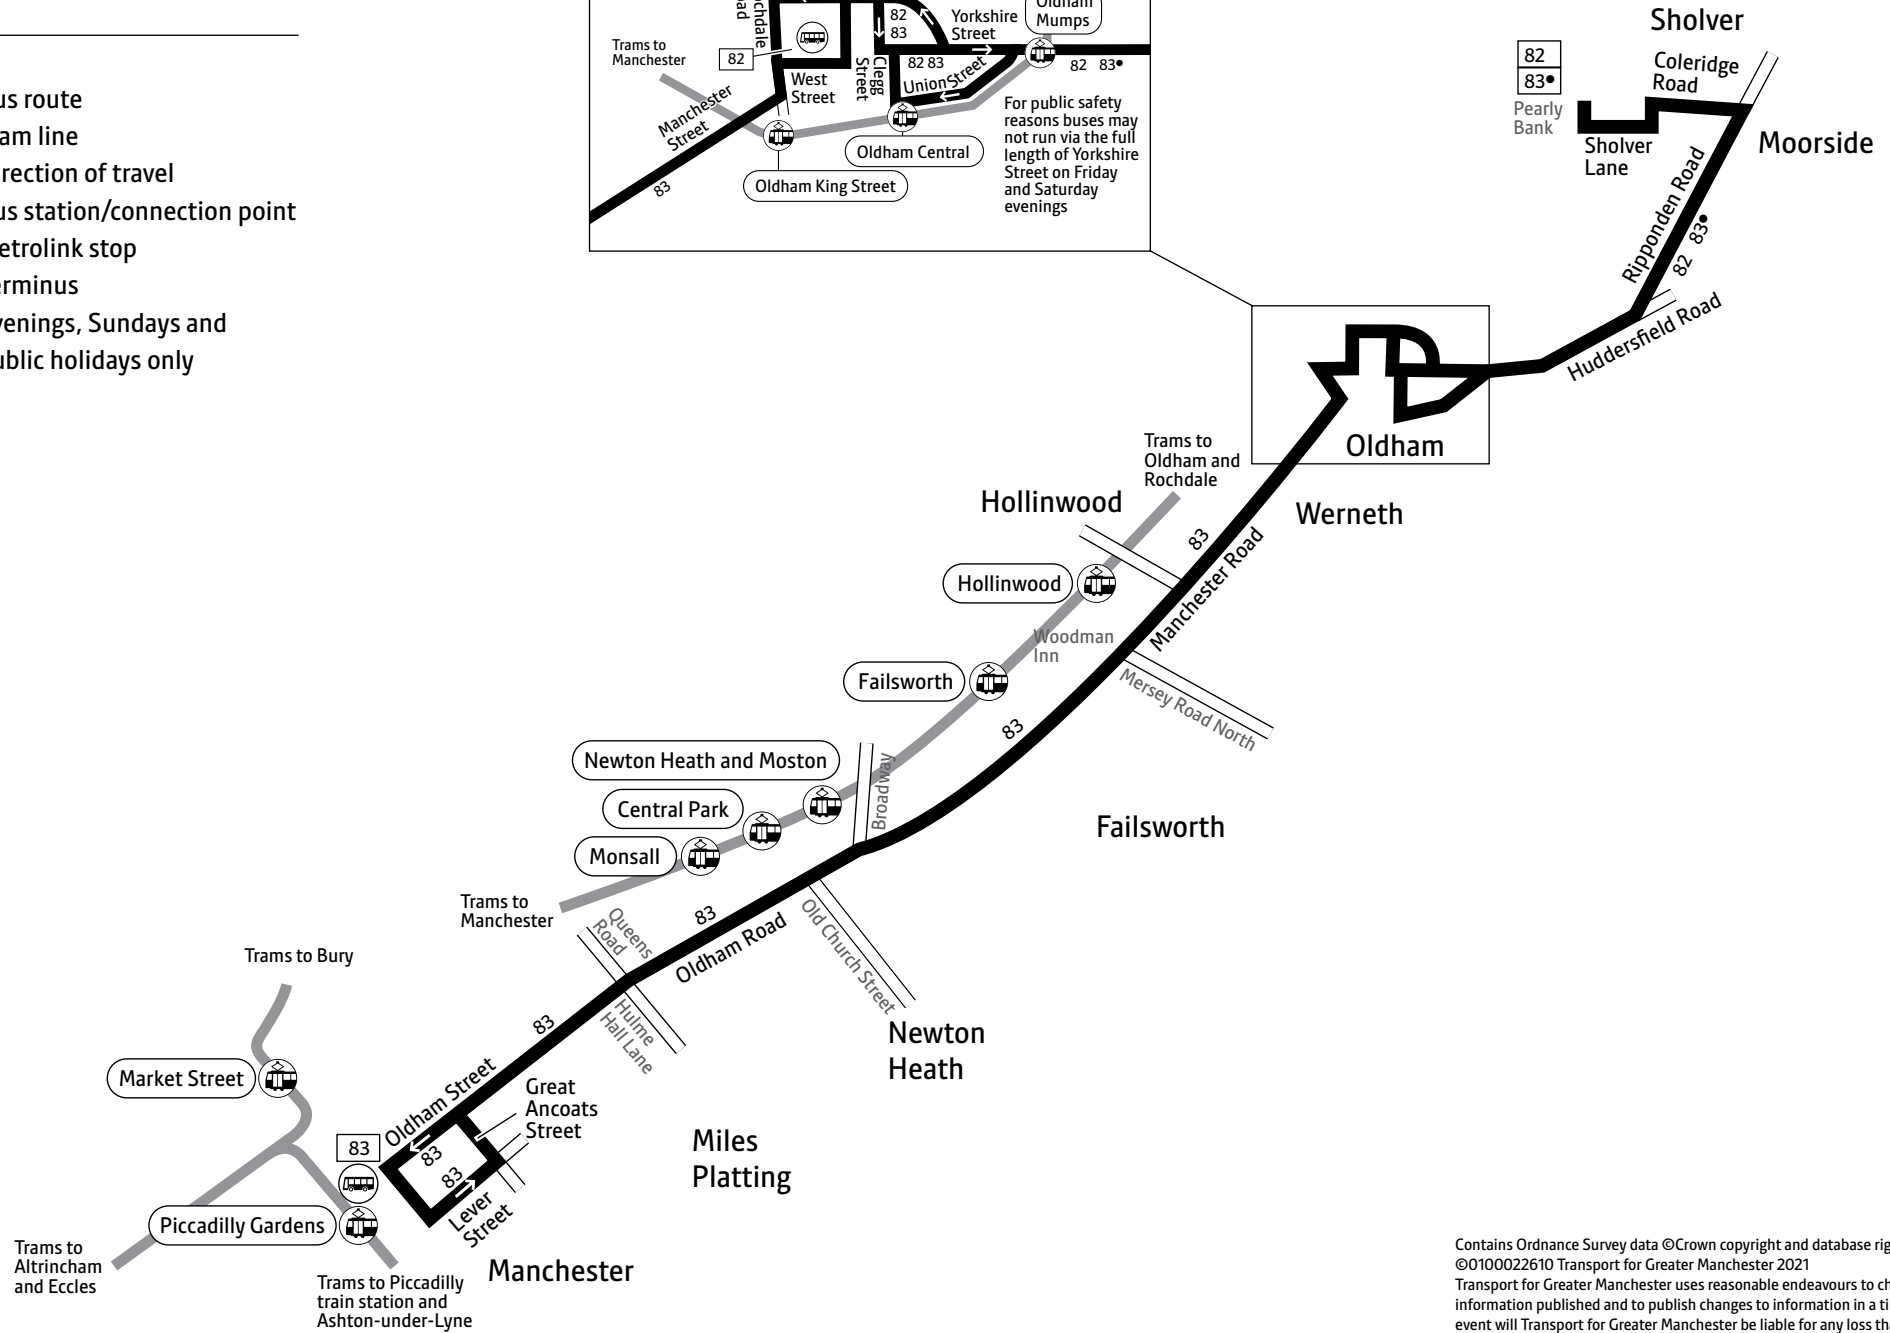

82 83

Key

- Bus route
- Tram line
- Direction of travel
- Bus station/connection point
- Metrolink stop
- Terminus
- Evenings, Sundays and public holidays only

Route in Oldham town centre

Contains Ordnance Survey data ©Crown copyright and database right 2010
©0100022610 Transport for Greater Manchester 2021
Transport for Greater Manchester uses reasonable endeavours to check the accuracy of information published and to publish changes to information in a timely manner. In no event will Transport for Greater Manchester be liable for any loss that may arise from this information being inaccurate.