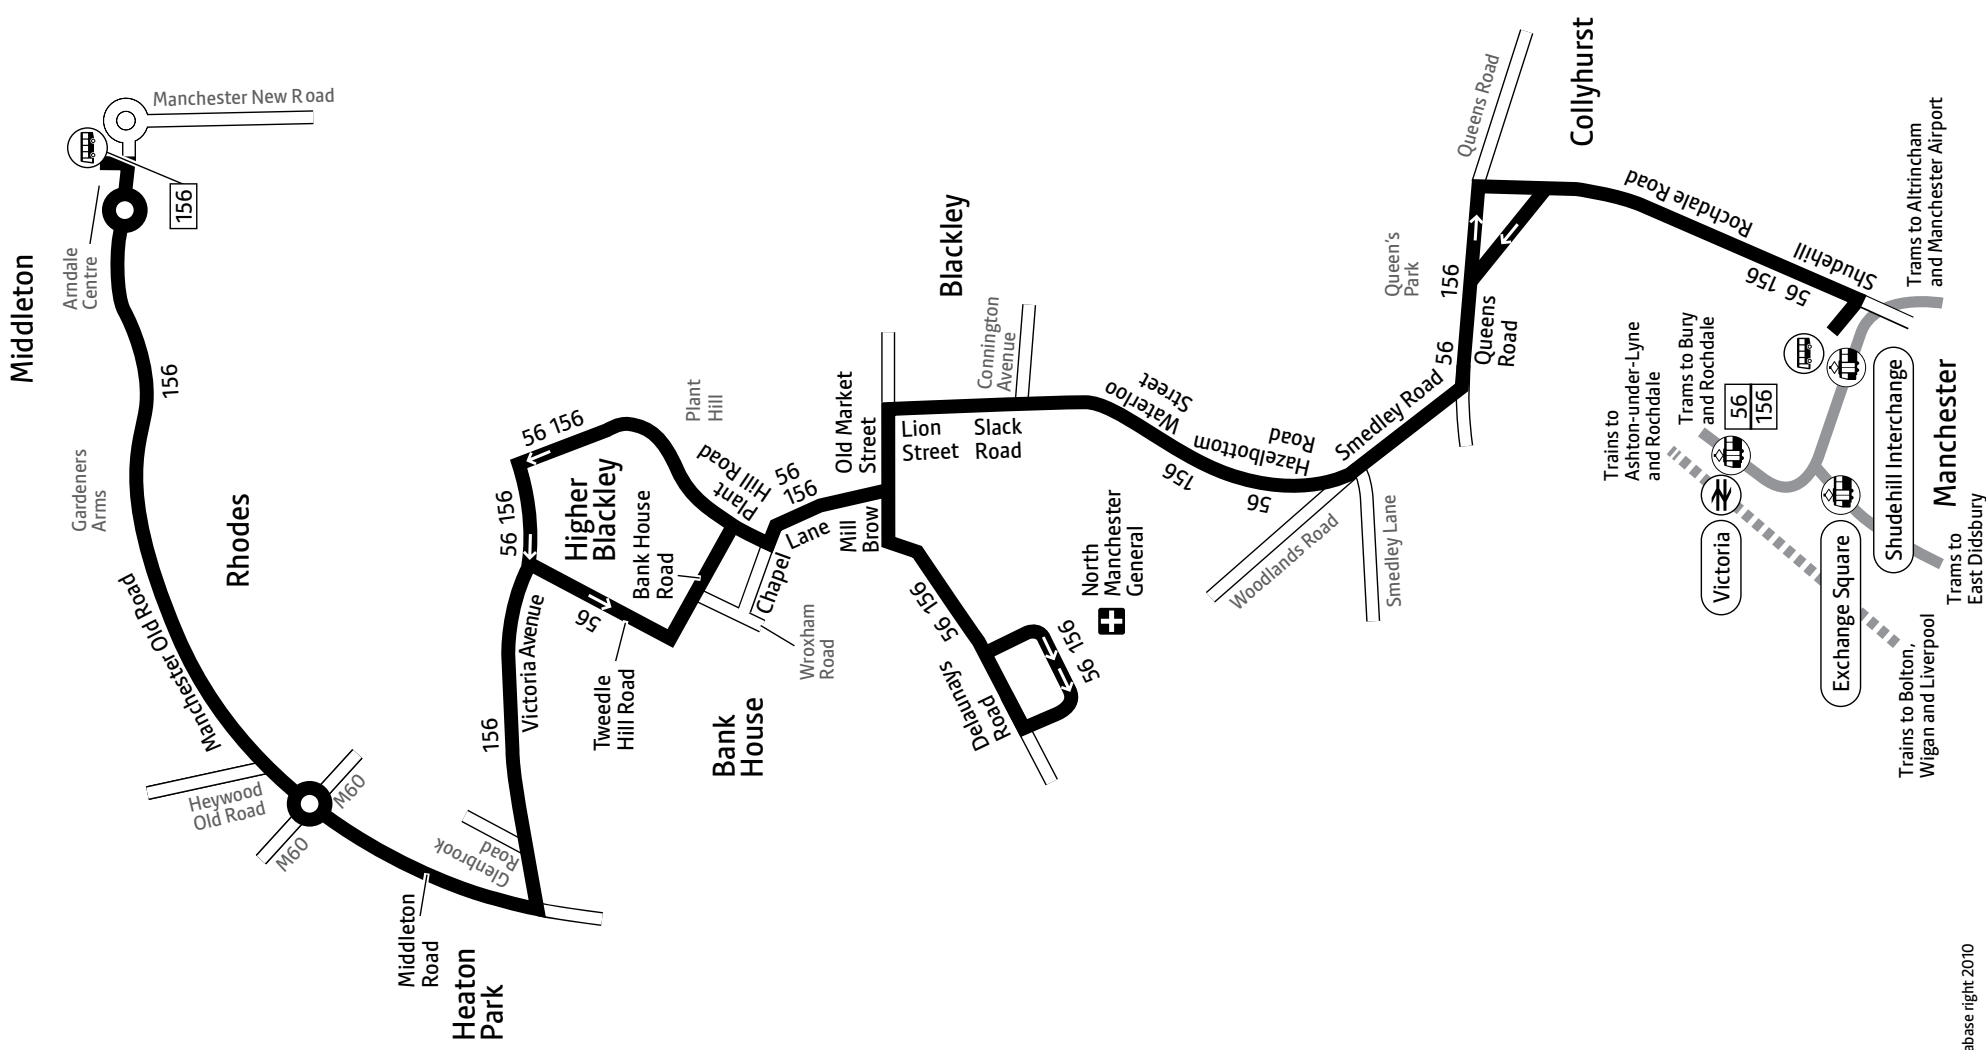

Summer times: between mid July and early September, some timetables will be different. Check www.tfgm.com for details

56 156

Key

-  Bus route
-  Train line
-  Tram line
-  Direction of travel
-  Bus station/connection point
-  Train station
-  Metrolink stop
-  Hospital
-  Terminus