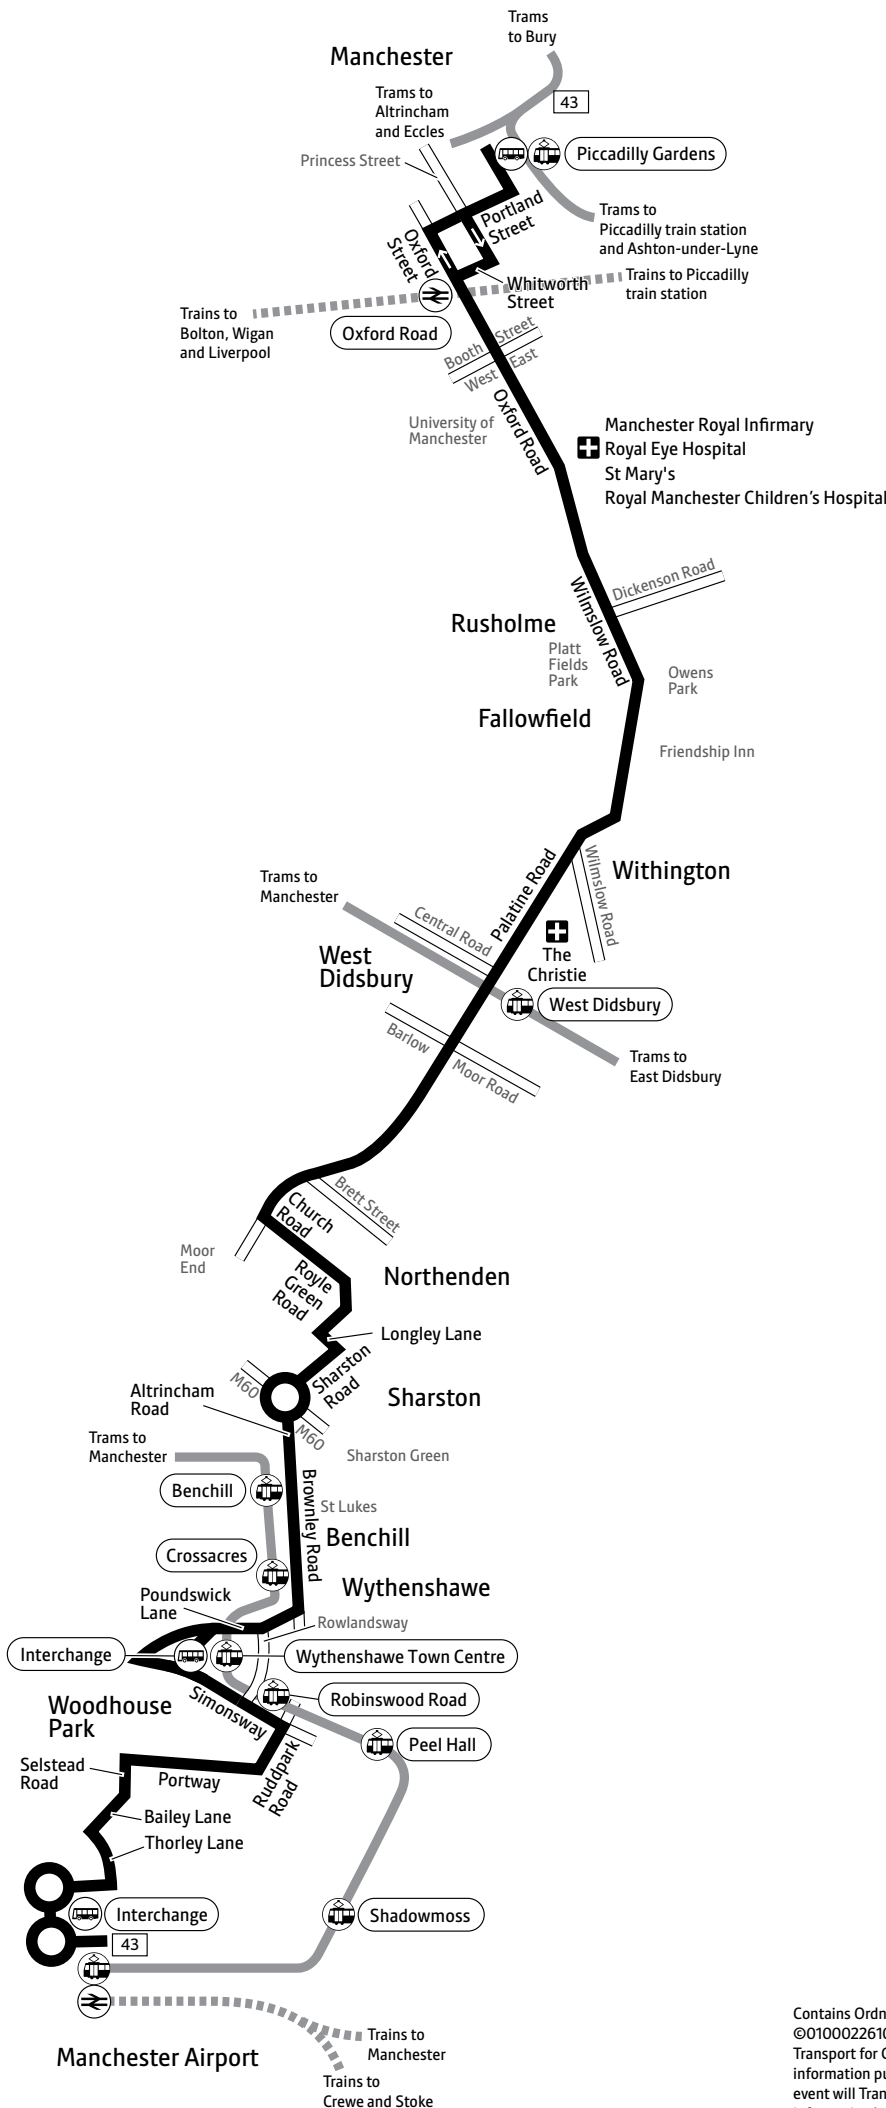

Key

- Bus route
- Train line
- Tram line
- Direction of travel
- Bus station/connection point
- Train station
- Metrolink stop
- Hospital
- Terminus