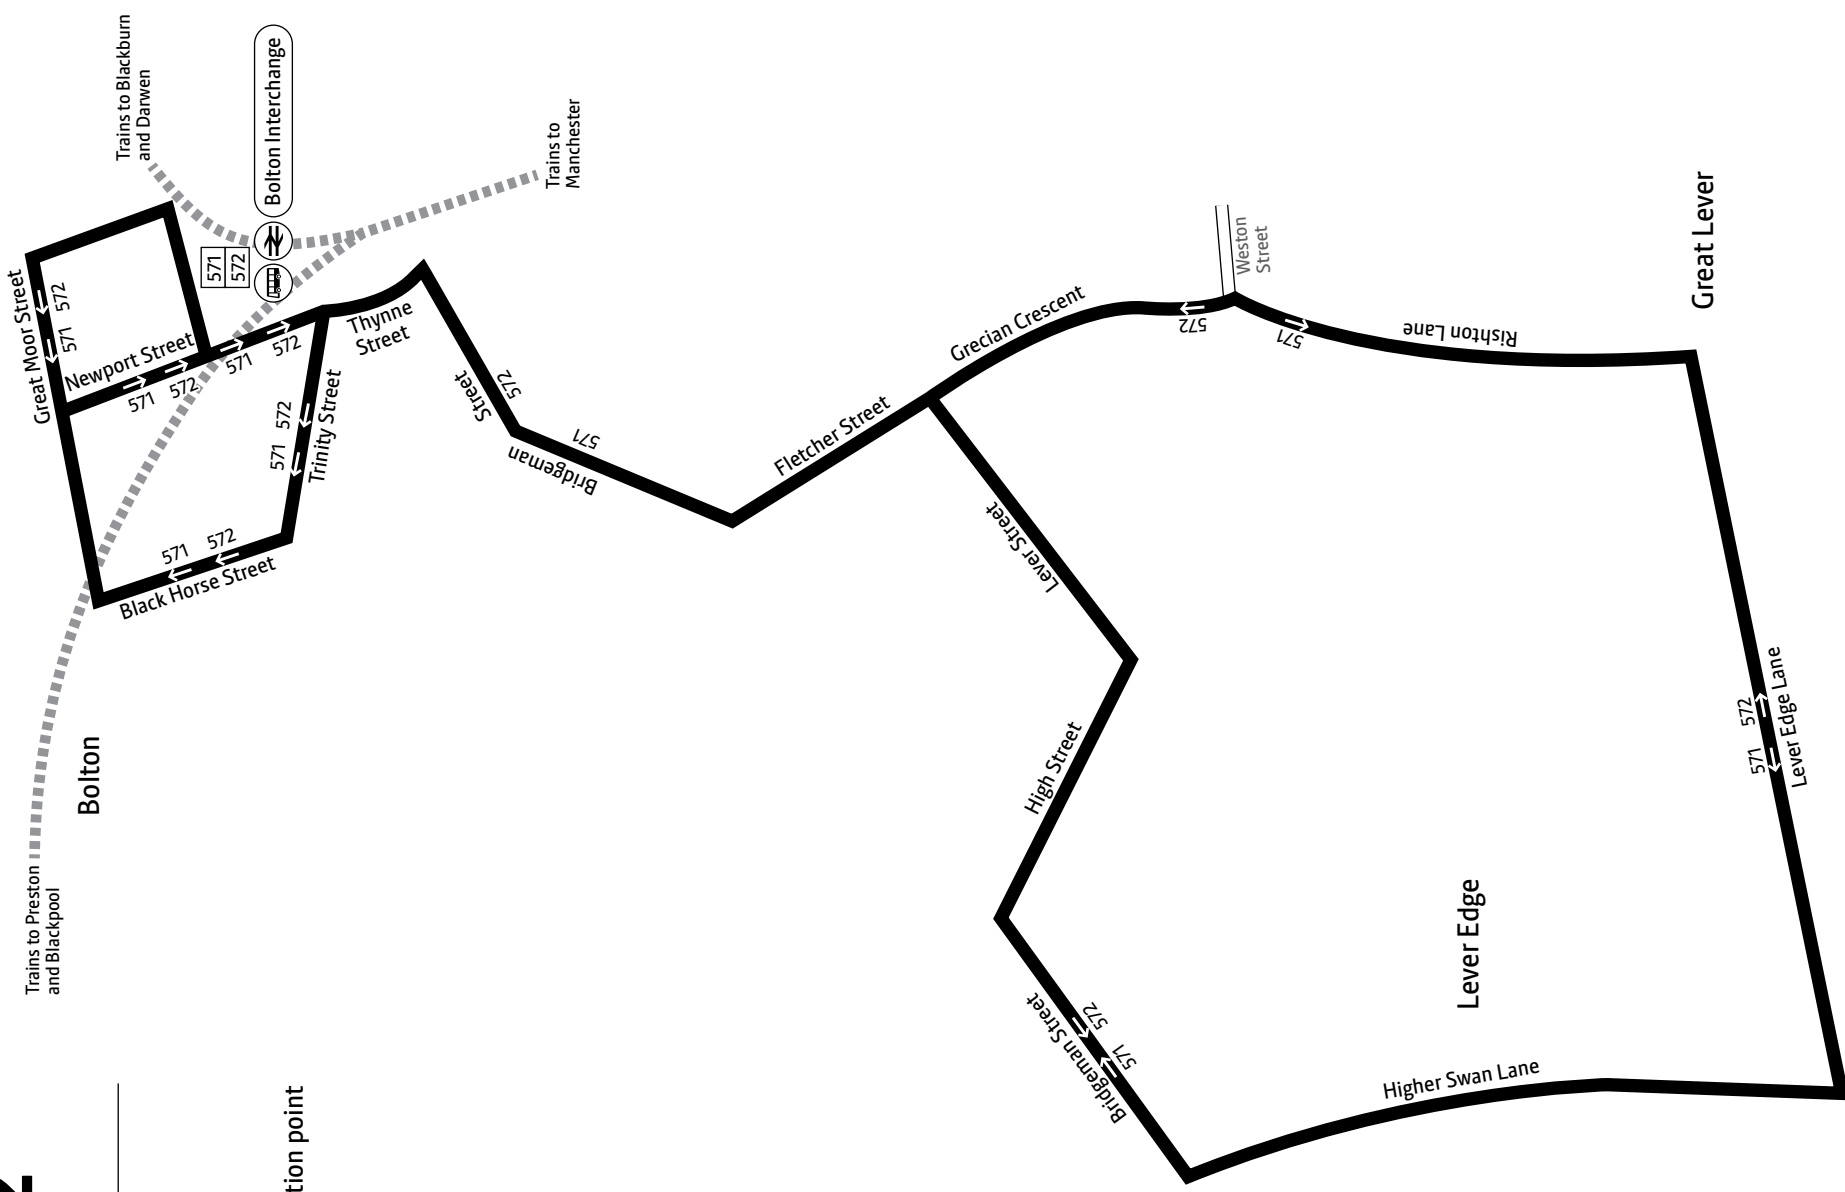

571 572

Key

- Bus route
- --- Train line
- → Direction of travel
- Ⓜ Bus station/connection point
- Ⓜ Train station
- Ⓜ Terminus