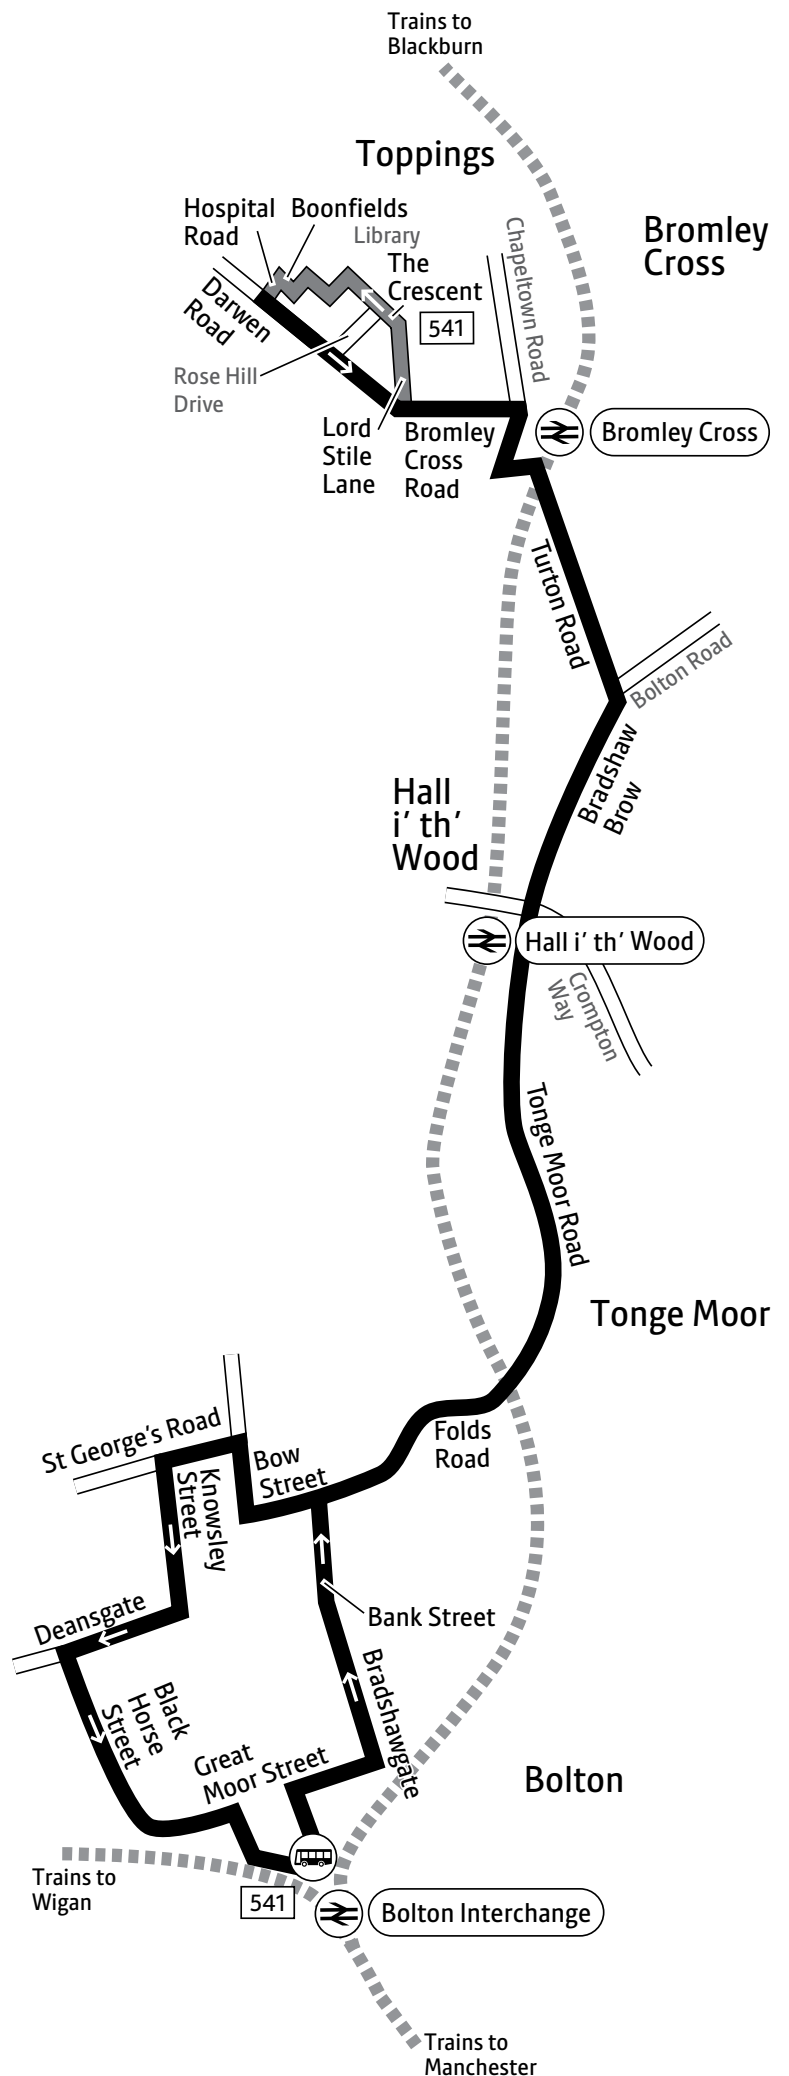

541

Key

- Bus route
- Hail and ride:
  passengers can get on or off
  the bus wherever it is safe
- Train line
- Direction of travel
- Bus station/connection point
- Train station
- Terminus