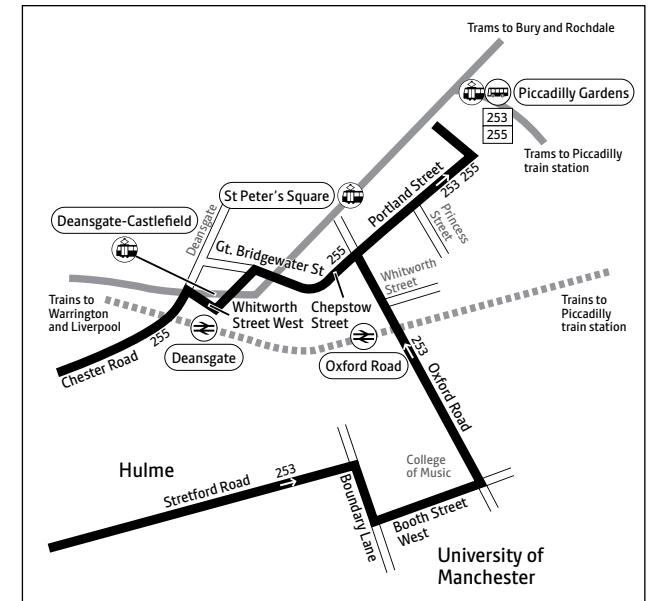

Continues after route plan

253 255

Key

-  Bus route
-  Train line
-  Tram line
-  Direction of travel
-  Bus station/connection point
-  Train station
-  Metrolink stop
-  Hospital
-  Terminus

Routes in Manchester city centre and Hulme