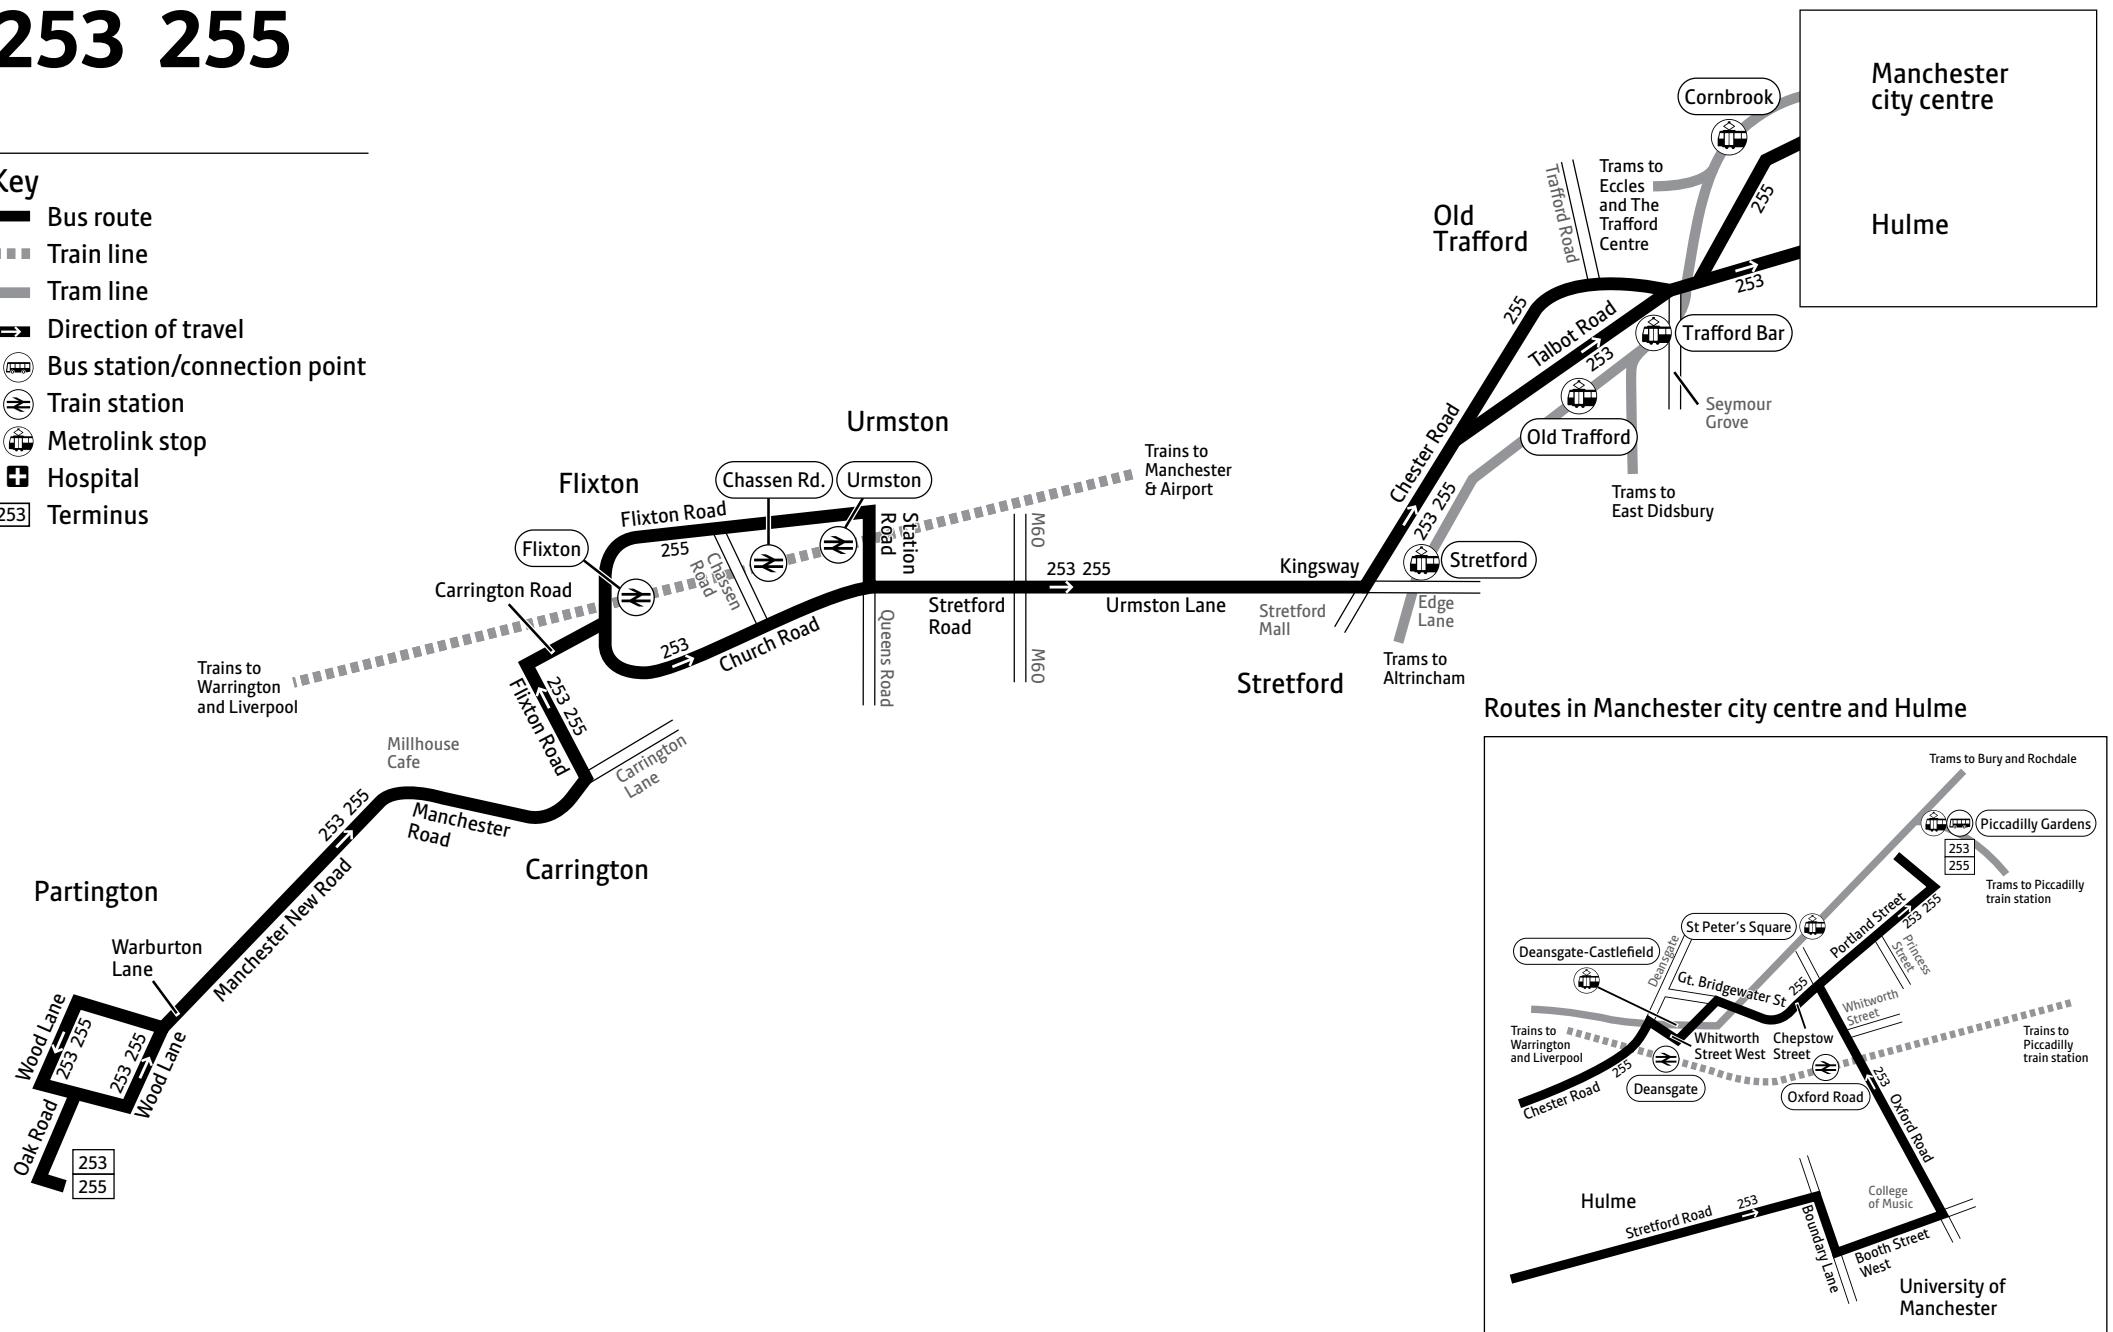

253 255

Key

- Bus route
- Train line
- Tram line
- Direction of travel
- Bus station/connection point
- Train station
- Metrolink stop
- Hospital
- Terminus

Routes in Manchester city centre and Hulme