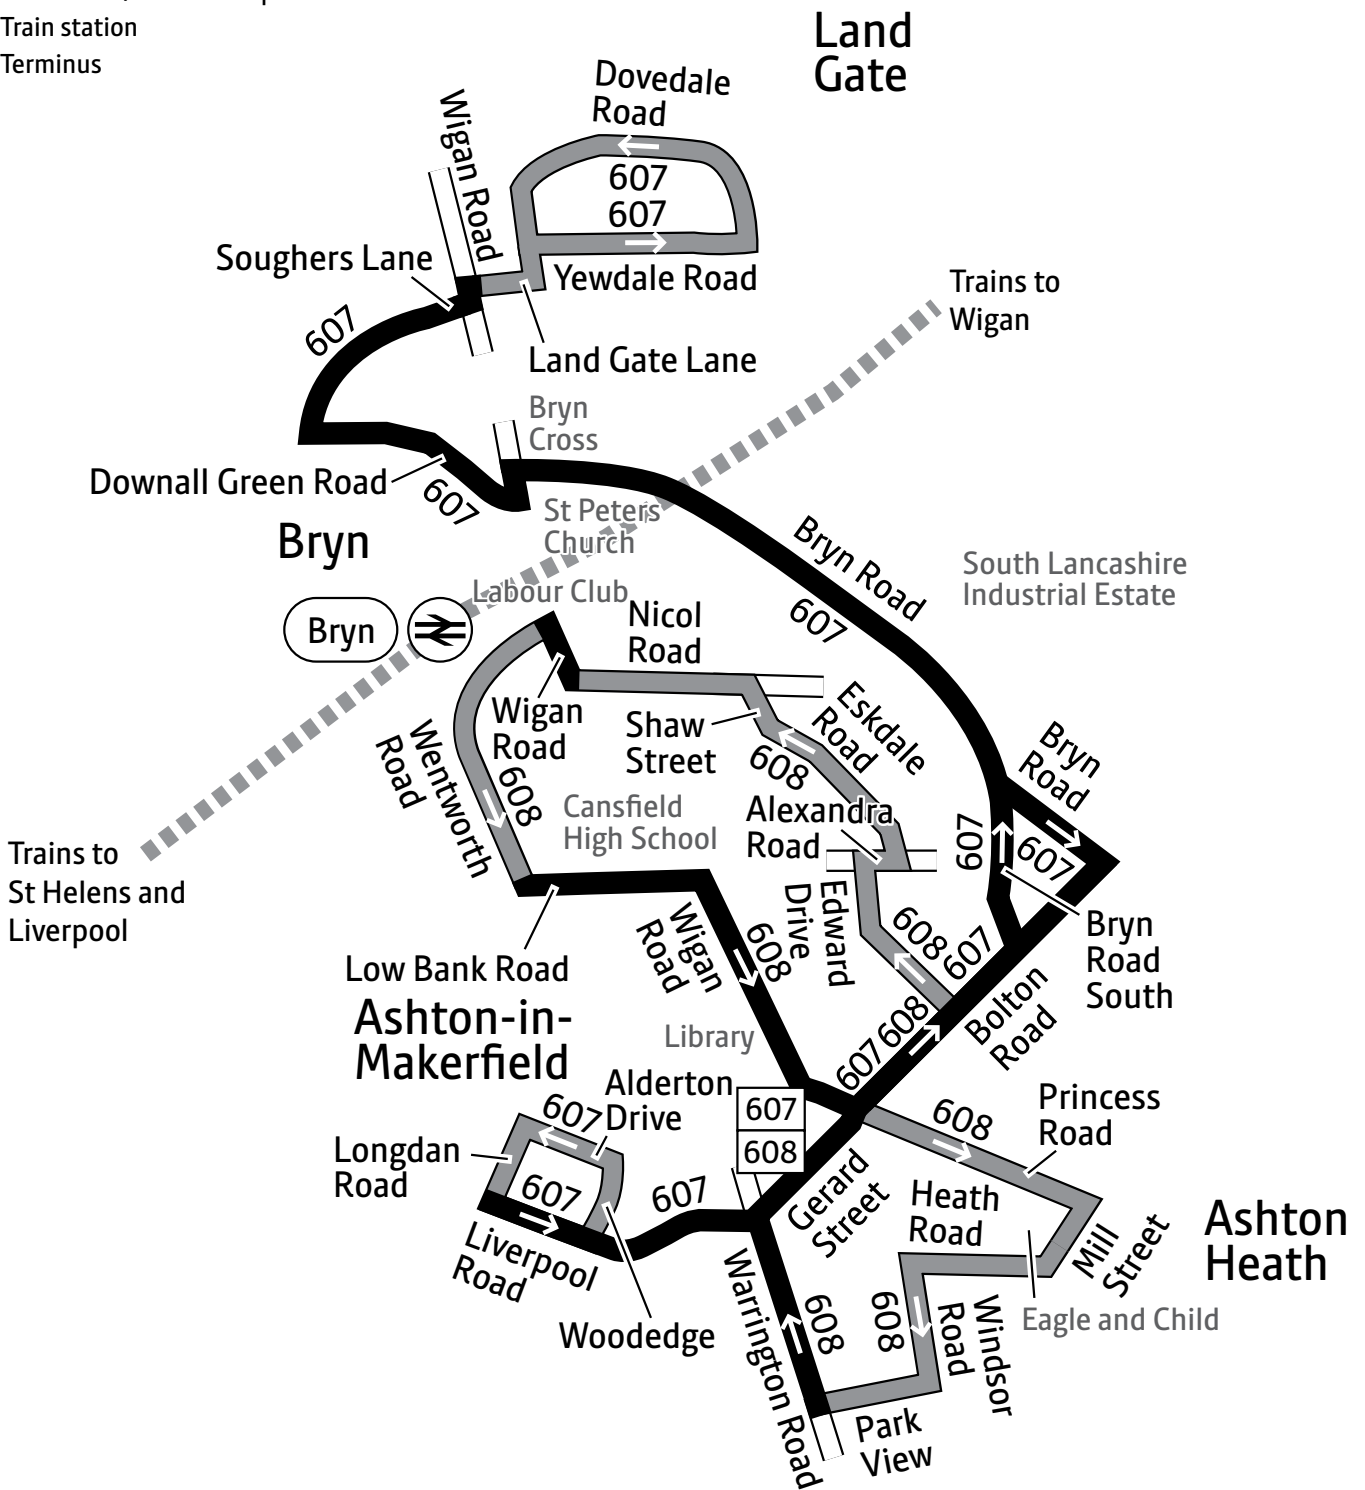

607 608

Key

- Bus route
- Hail and ride:
  passengers can get on or off wherever it is safe
- Train line
- Direction of travel
- Bus station/connection point
- Train station
- Terminus