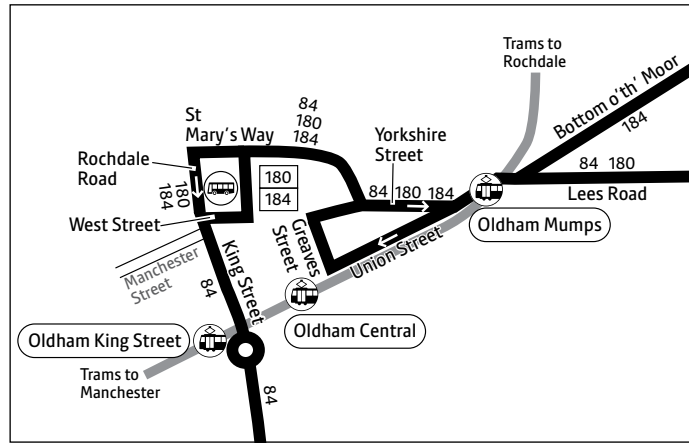

84 180 184

Key

- Bus route
- Train line
- Tram line
- Direction of travel
- Bus station/connection point
- Train station
- Metrolink stop
- Terminus

Routes in Oldham town centre

Contains Ordnance Survey data ©Crown copyright and database right 2010
©0100022610 Transport for Greater Manchester 2024
Transport for Greater Manchester uses reasonable endeavours to check the accuracy of information published and to publish changes to information in a timely manner. In no event will Transport for Greater Manchester be liable for any loss that may arise from this information being inaccurate.