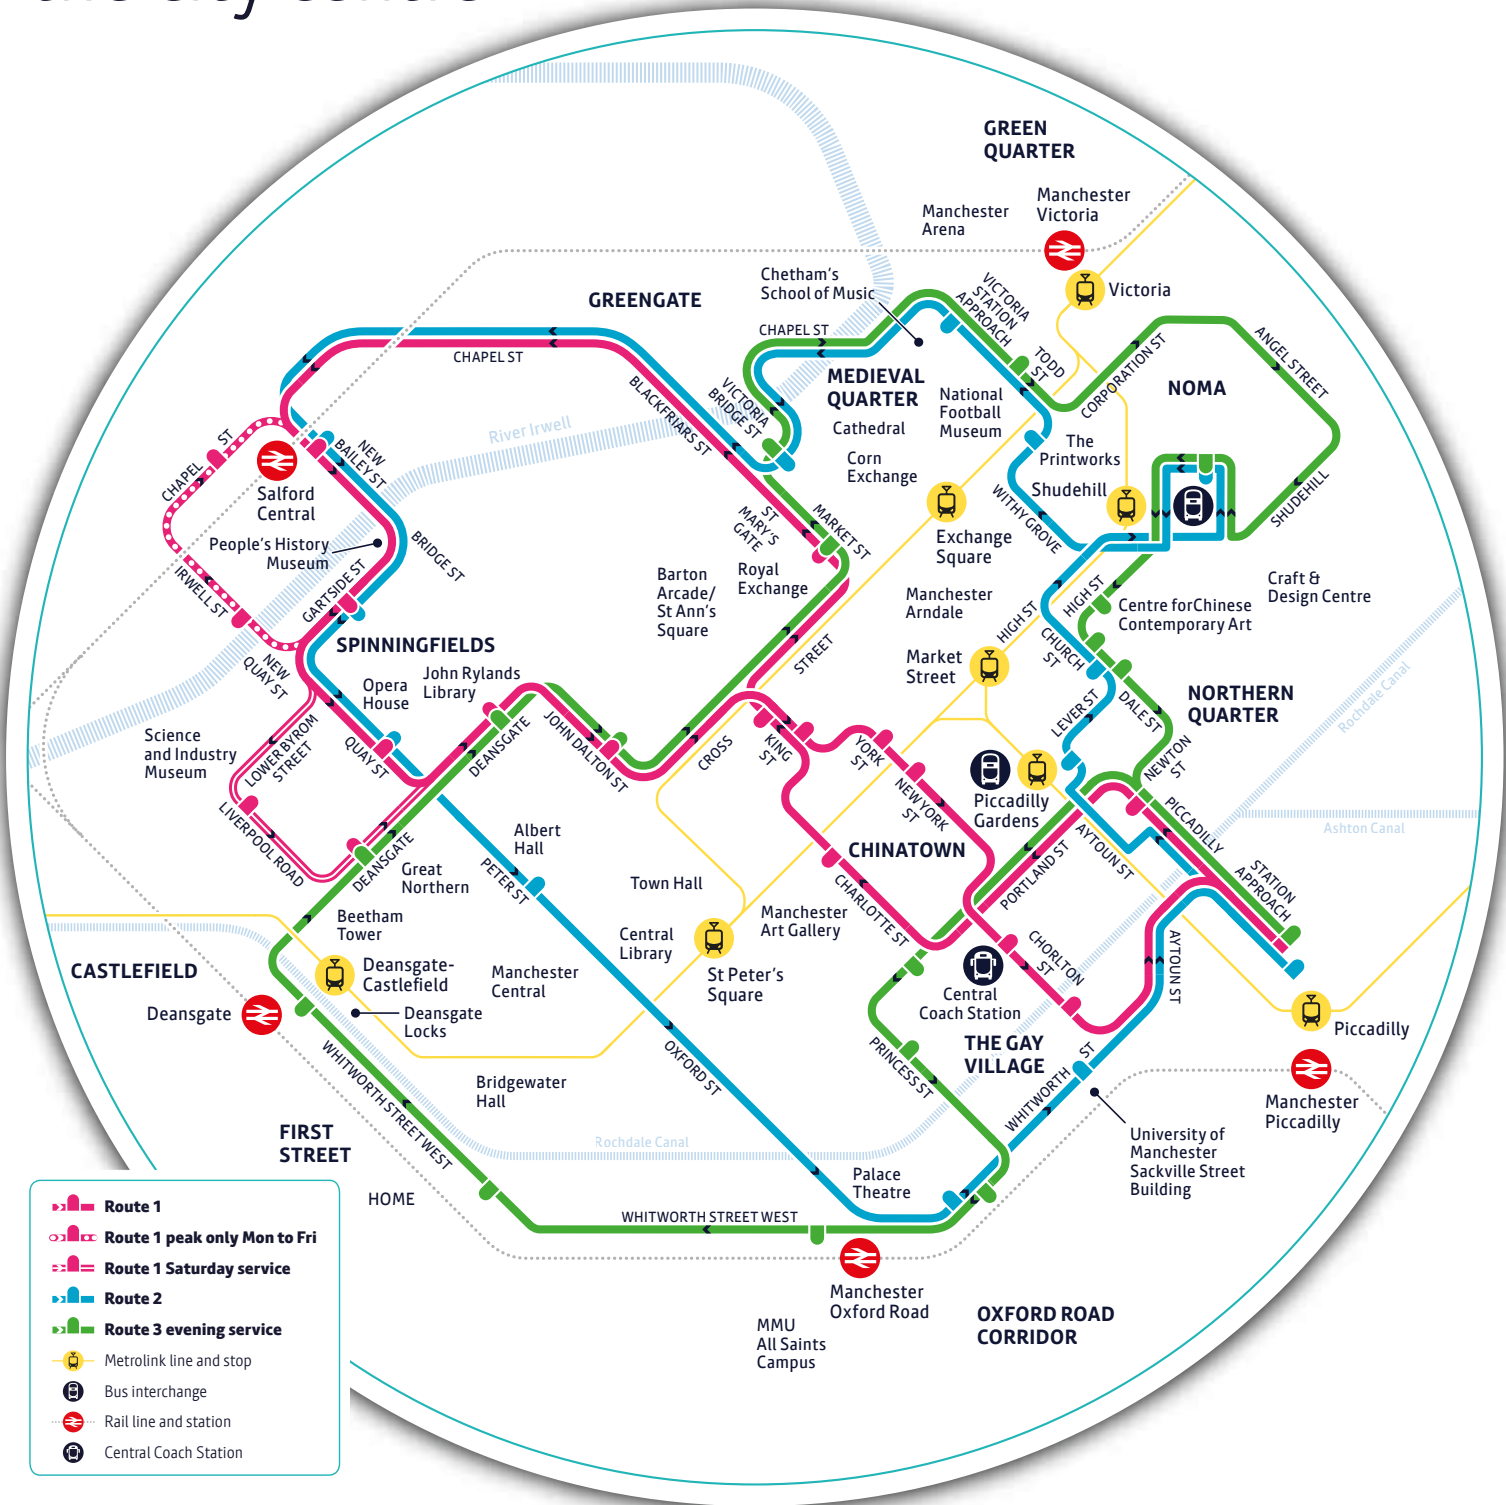

free bus routes around the city centre

1 **Monday – Friday**
 Every 10 minutes:
7am – 7:15pm
 Peak route only:
7am – 9am and 4pm – 7:15pm
Saturday
 Every 10 minutes:
8:20am – 7:15pm
Sunday and public holidays
 Every 12 minutes:
11am – 6pm

2 **Monday – Friday**
 Every 10 minutes:
6:30am – 7:10pm
 Every 20 minutes:
7:10pm – 11:30pm
Saturday
 Every 10 minutes:
8:30am – 7:30pm
 Every 15 minutes:
7:30pm – 11:30pm
Sunday and public holidays
 Every 12 minutes:
10am – 7pm

3 **Monday – Friday**
 Every 20 minutes:
7:30pm – 11:30pm
Saturday
 Every 15 minutes:
7:30pm – 11:30pm