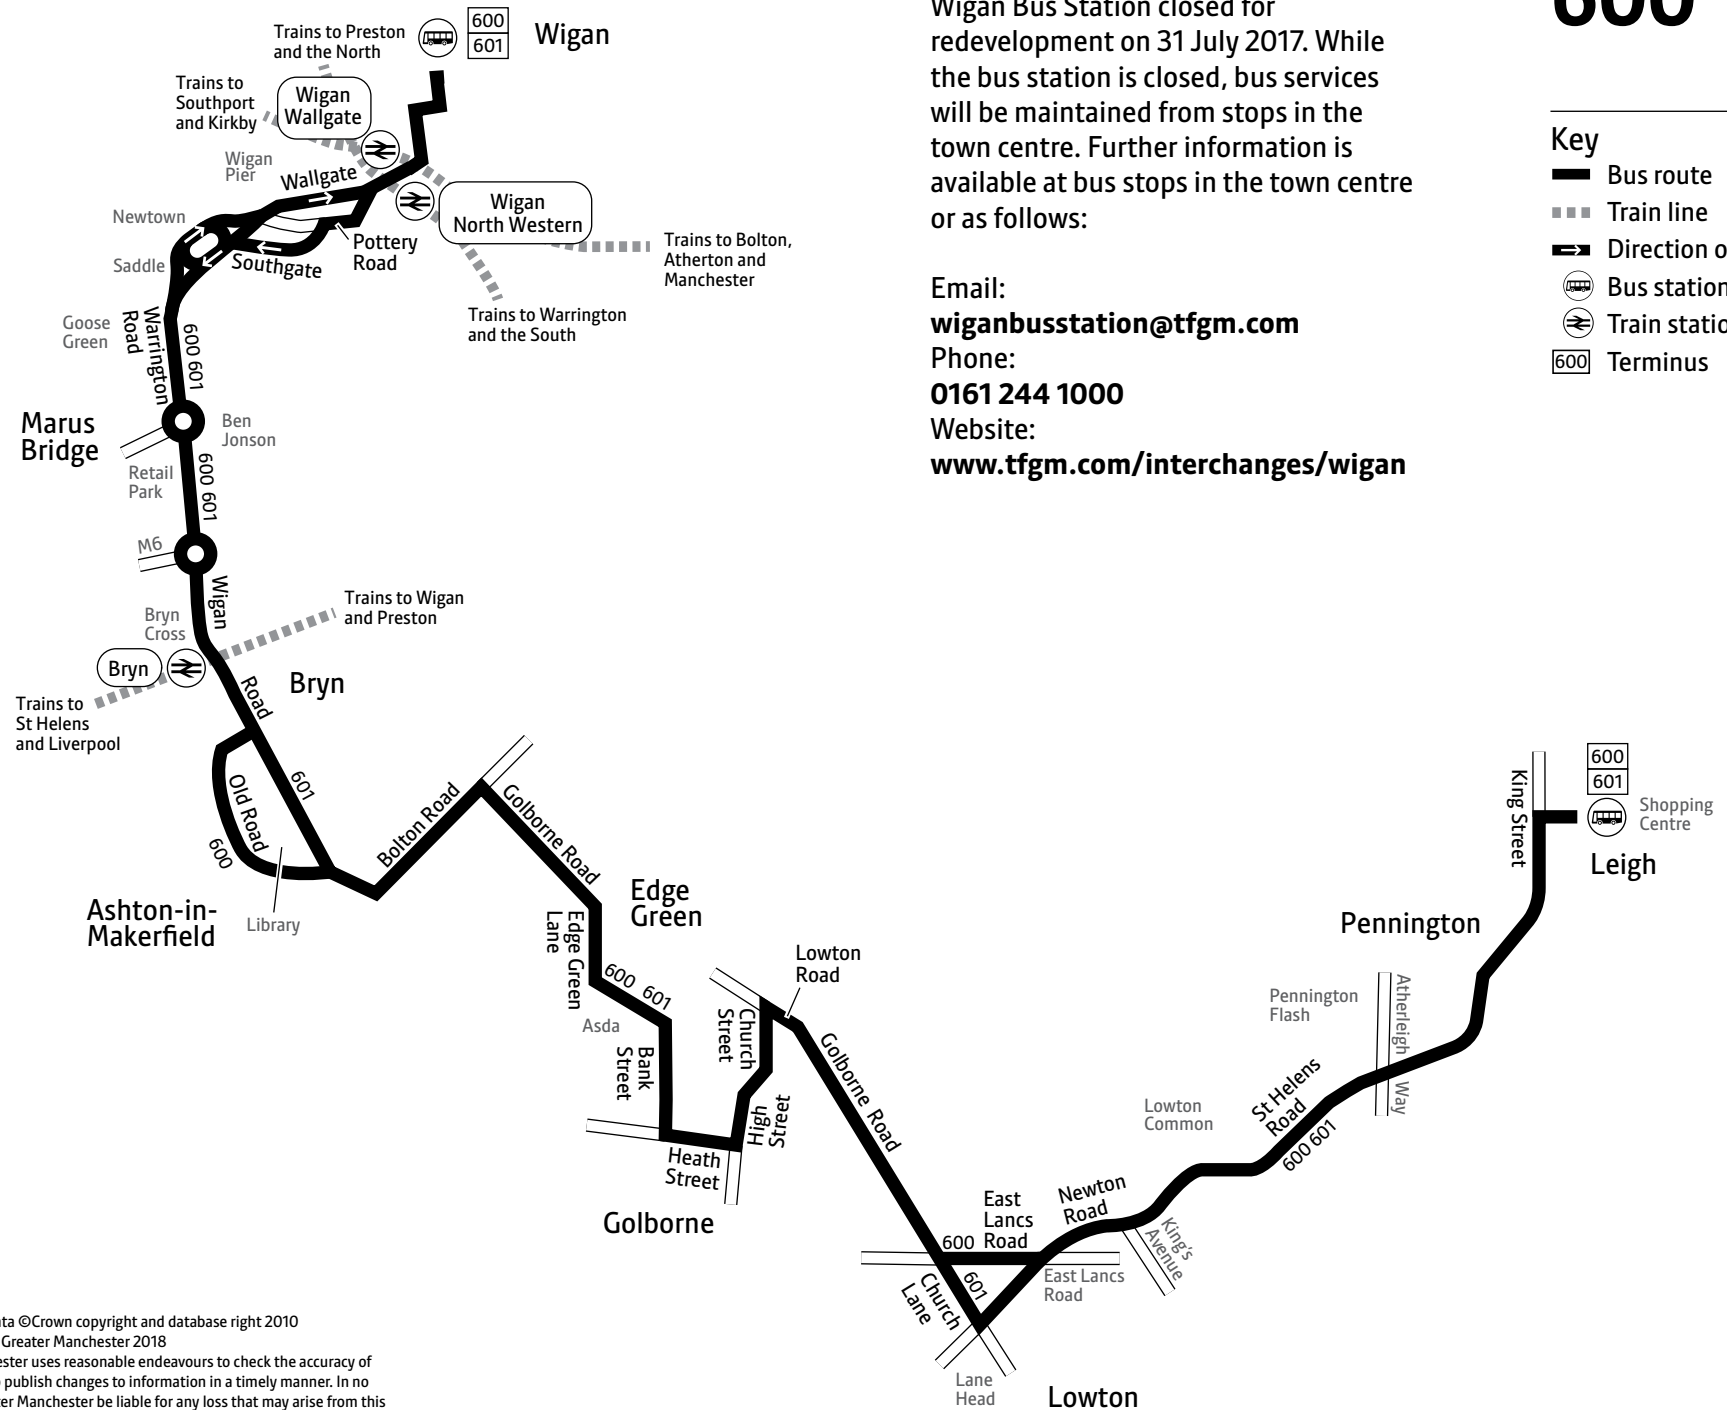

600 601

Wigan Bus Station

Wigan Bus Station closed for redevelopment on 31 July 2017. While the bus station is closed, bus services will be maintained from stops in the town centre. Further information is available at bus stops in the town centre or as follows:

Email:

wiganbusstation@tfgm.com

Phone:

0161 244 1000

Website:

www.tfgm.com/interchanges/wigan

Key

- Bus route
- Train line
- Direction of travel
- Bus station/connection point
- Train station
- Terminus

Contains Ordnance Survey data ©Crown copyright and database right 2010
©0100022610 Transport for Greater Manchester 2018
Transport for Greater Manchester uses reasonable endeavours to check the accuracy of information published and to publish changes to information in a timely manner. In no event will Transport for Greater Manchester be liable for any loss that may arise from this information being inaccurate.