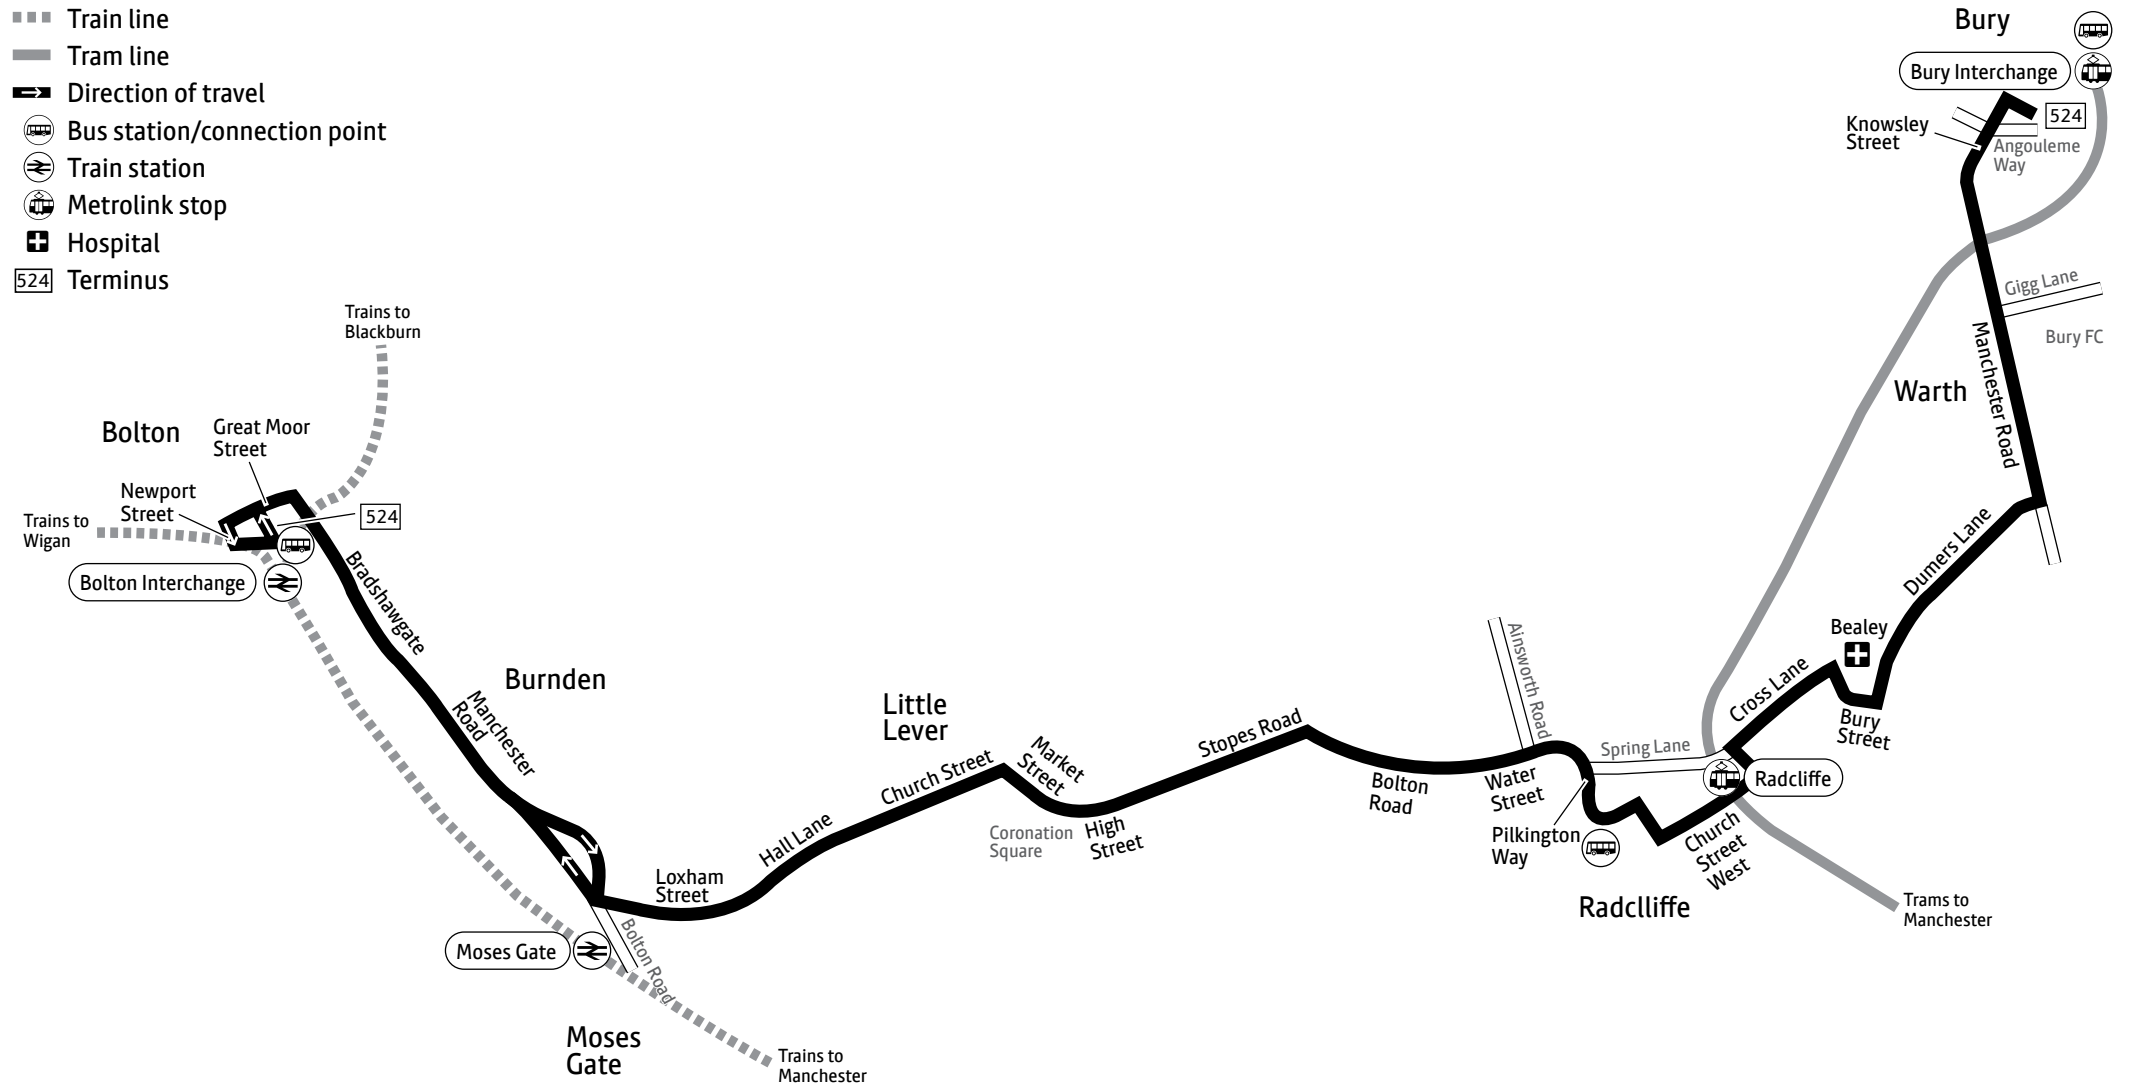

524

Key

- Bus route
- Train line
- Tram line
- Direction of travel
- Bus station/connection point
- Train station
- Metrolink stop
- Hospital
- Terminus

Contains Ordnance Survey data ©Crown copyright and database right 2010
©0100022610 Transport for Greater Manchester 2024
Transport for Greater Manchester uses reasonable endeavours to check the accuracy of information published and to publish changes to information in a timely manner. In no event will Transport for Greater Manchester be liable for any loss that may arise from this information being inaccurate.