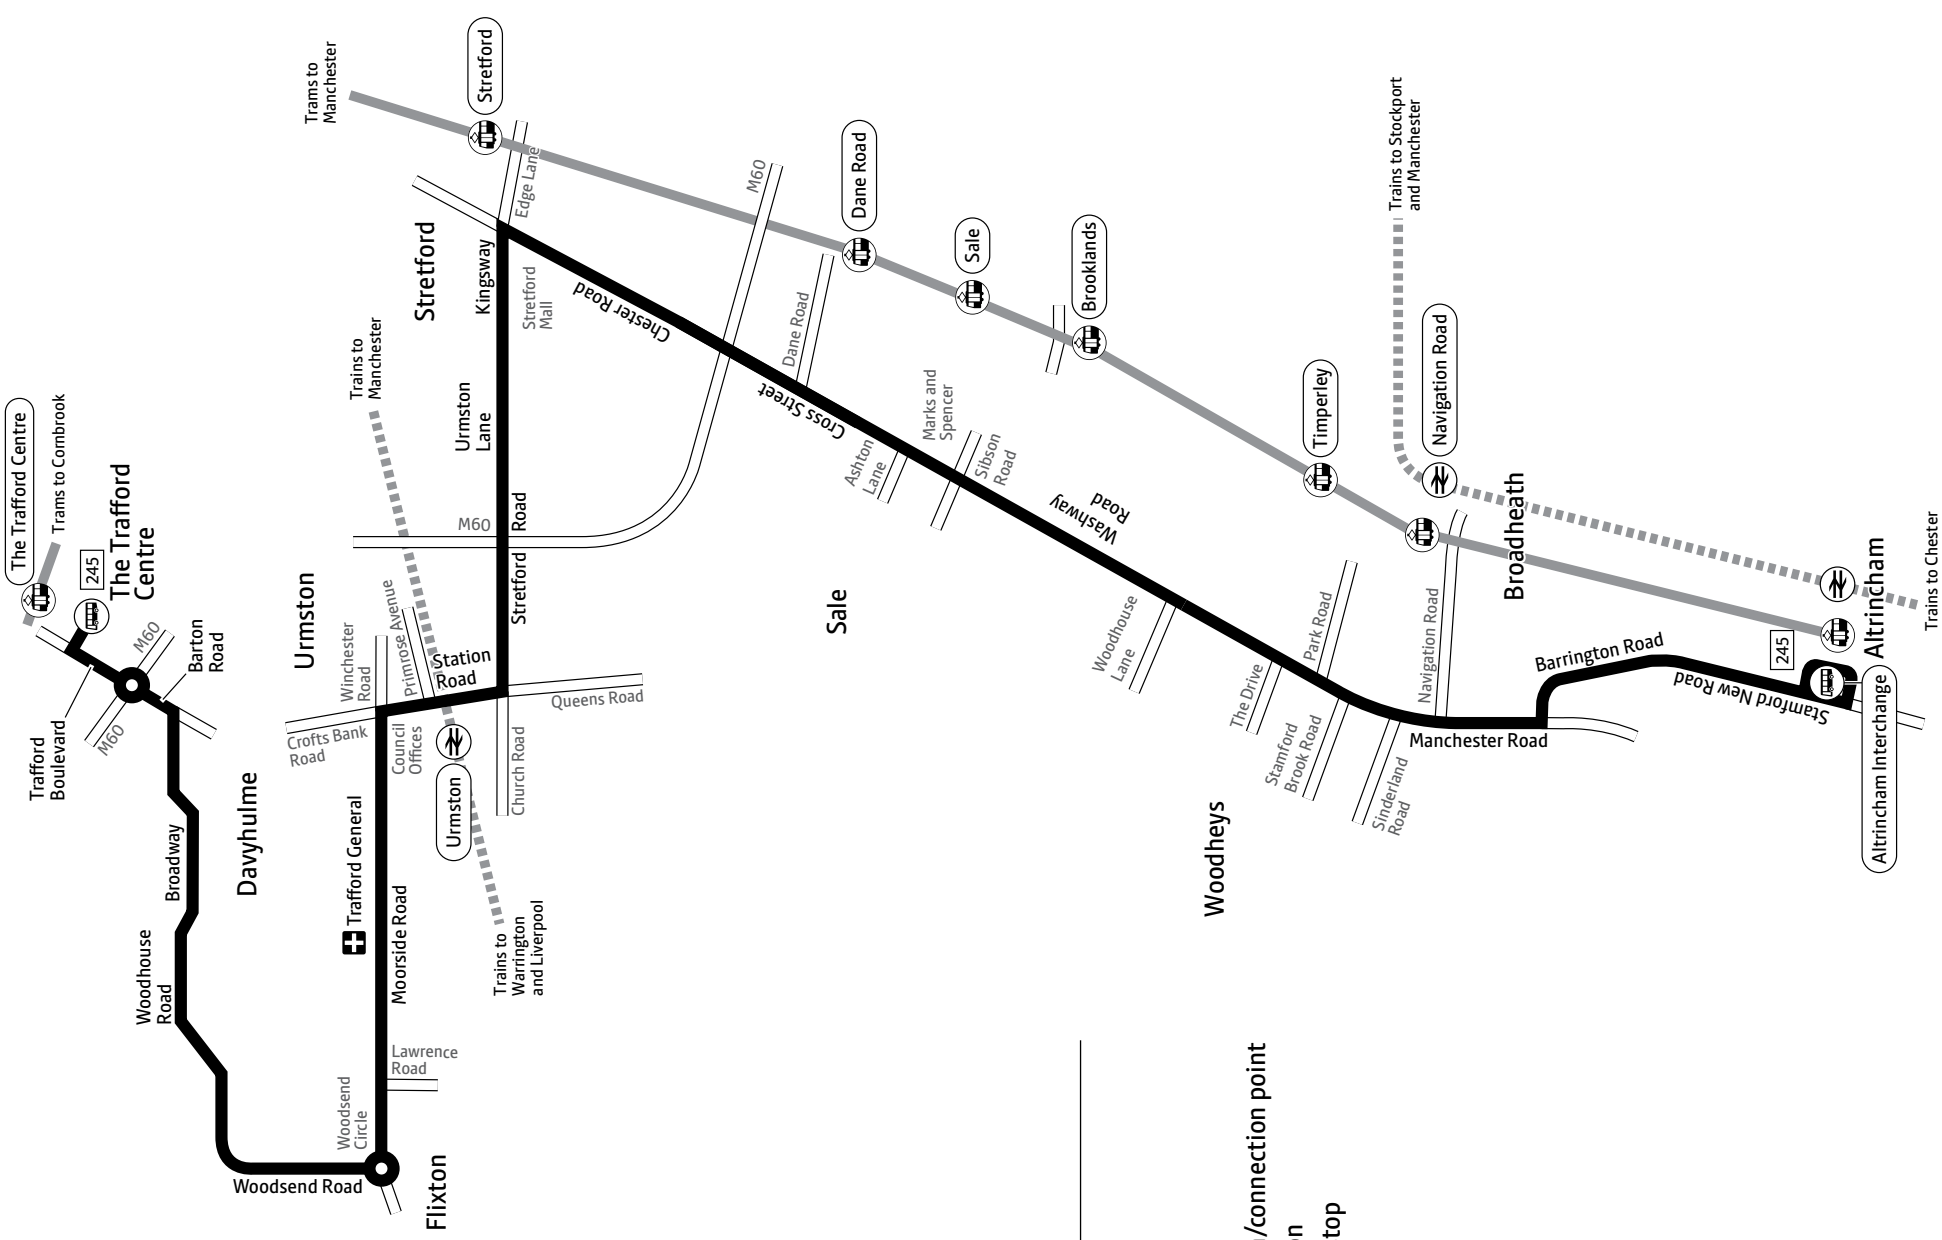

Saturday 8am to 11.45am and 12.30pm to 3.30pm

Sunday Closed

*Including public holidays

- Key**
- Bus route
 - Train line
 - Tram line
 - Bus station/connection point
 - Train station
 - Metrolink stop
 - Hospital
 - Terminus