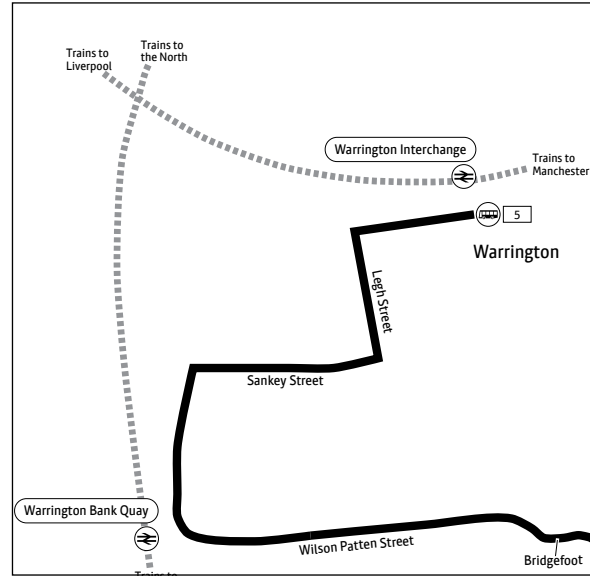

Additional journeys (Priestley College Days only) 0845 and 0850 Warrington, Interchange – Wilderspool, Causeway Avenue

a – Runs direct via Bent Lane, not via Townfield Lane

b – Runs via Higher Lane and Oughtrington Lane for Lymm High School departing 1522

Continues after route plan

5

Key

-  Bus route
-  Train line
-  Tram line
-  Direction of travel
-  Bus station/connection point
-  Train station
-  Metrolink stop
-  Terminus

Route in Warrington town centre