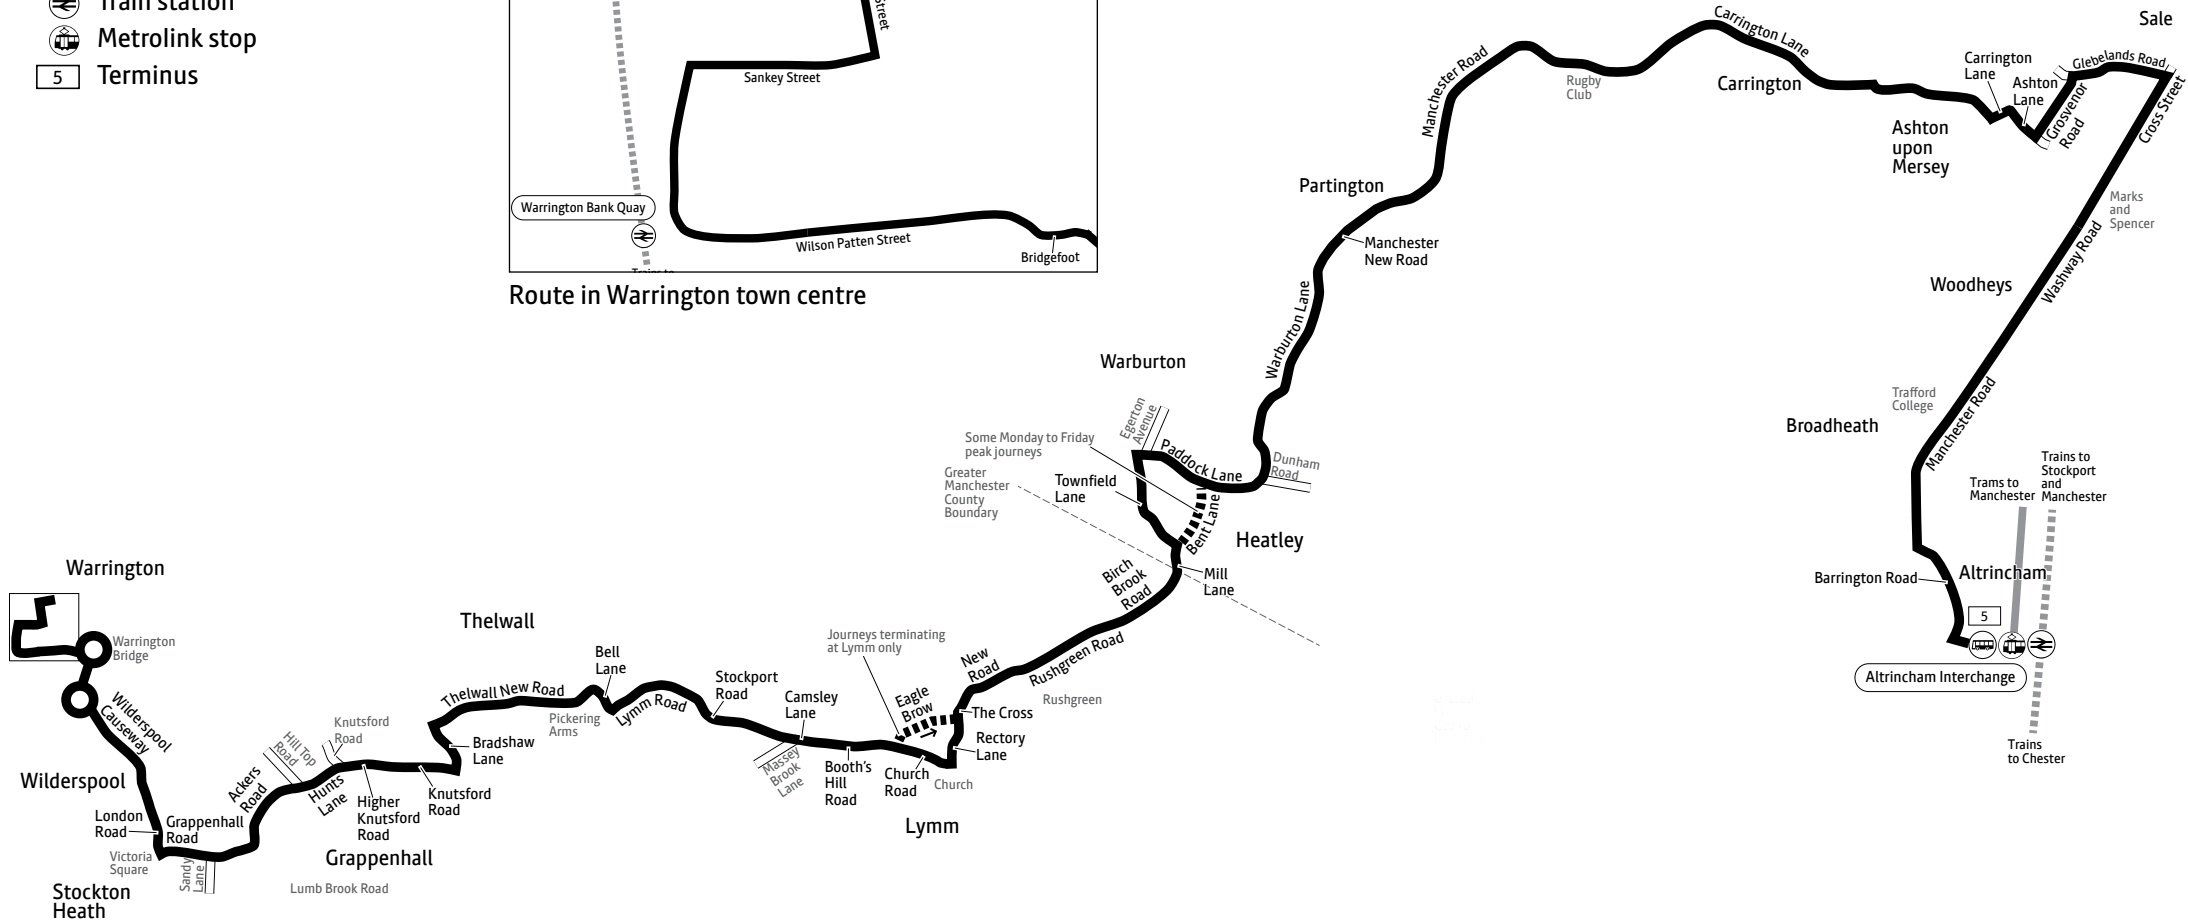

Continues after route plan

5

Key

-  Bus route
-  Train line
-  Tram line
-  Direction of travel
-  Bus station/connection point
-  Train station
-  Metrolink stop
-  Terminus

Route in Warrington town centre