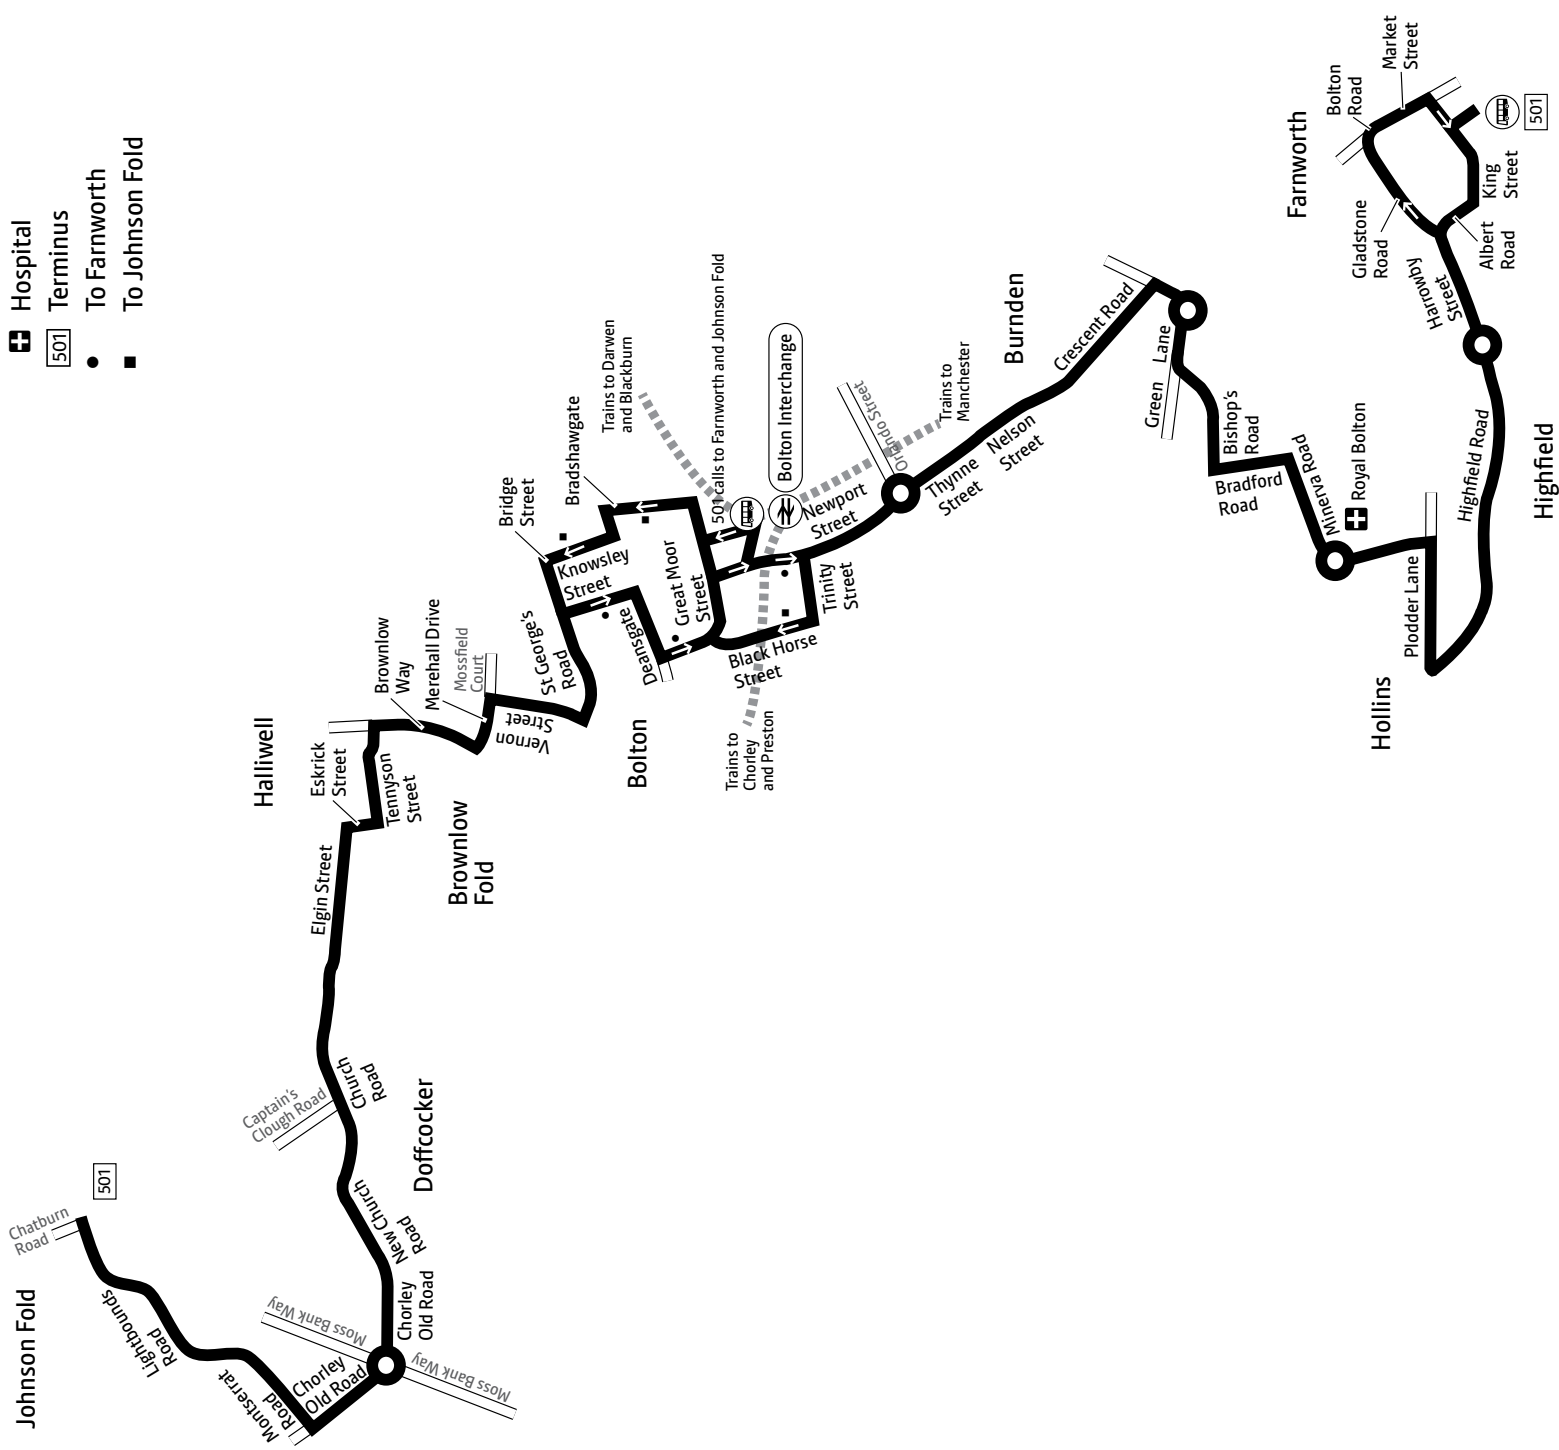

501

Key

- Bus route
- Train line
- Direction of travel
- Bus station/connection point
- Train station
- Hospital
- Terminus
- To Farnworth
- To Johnson Fold