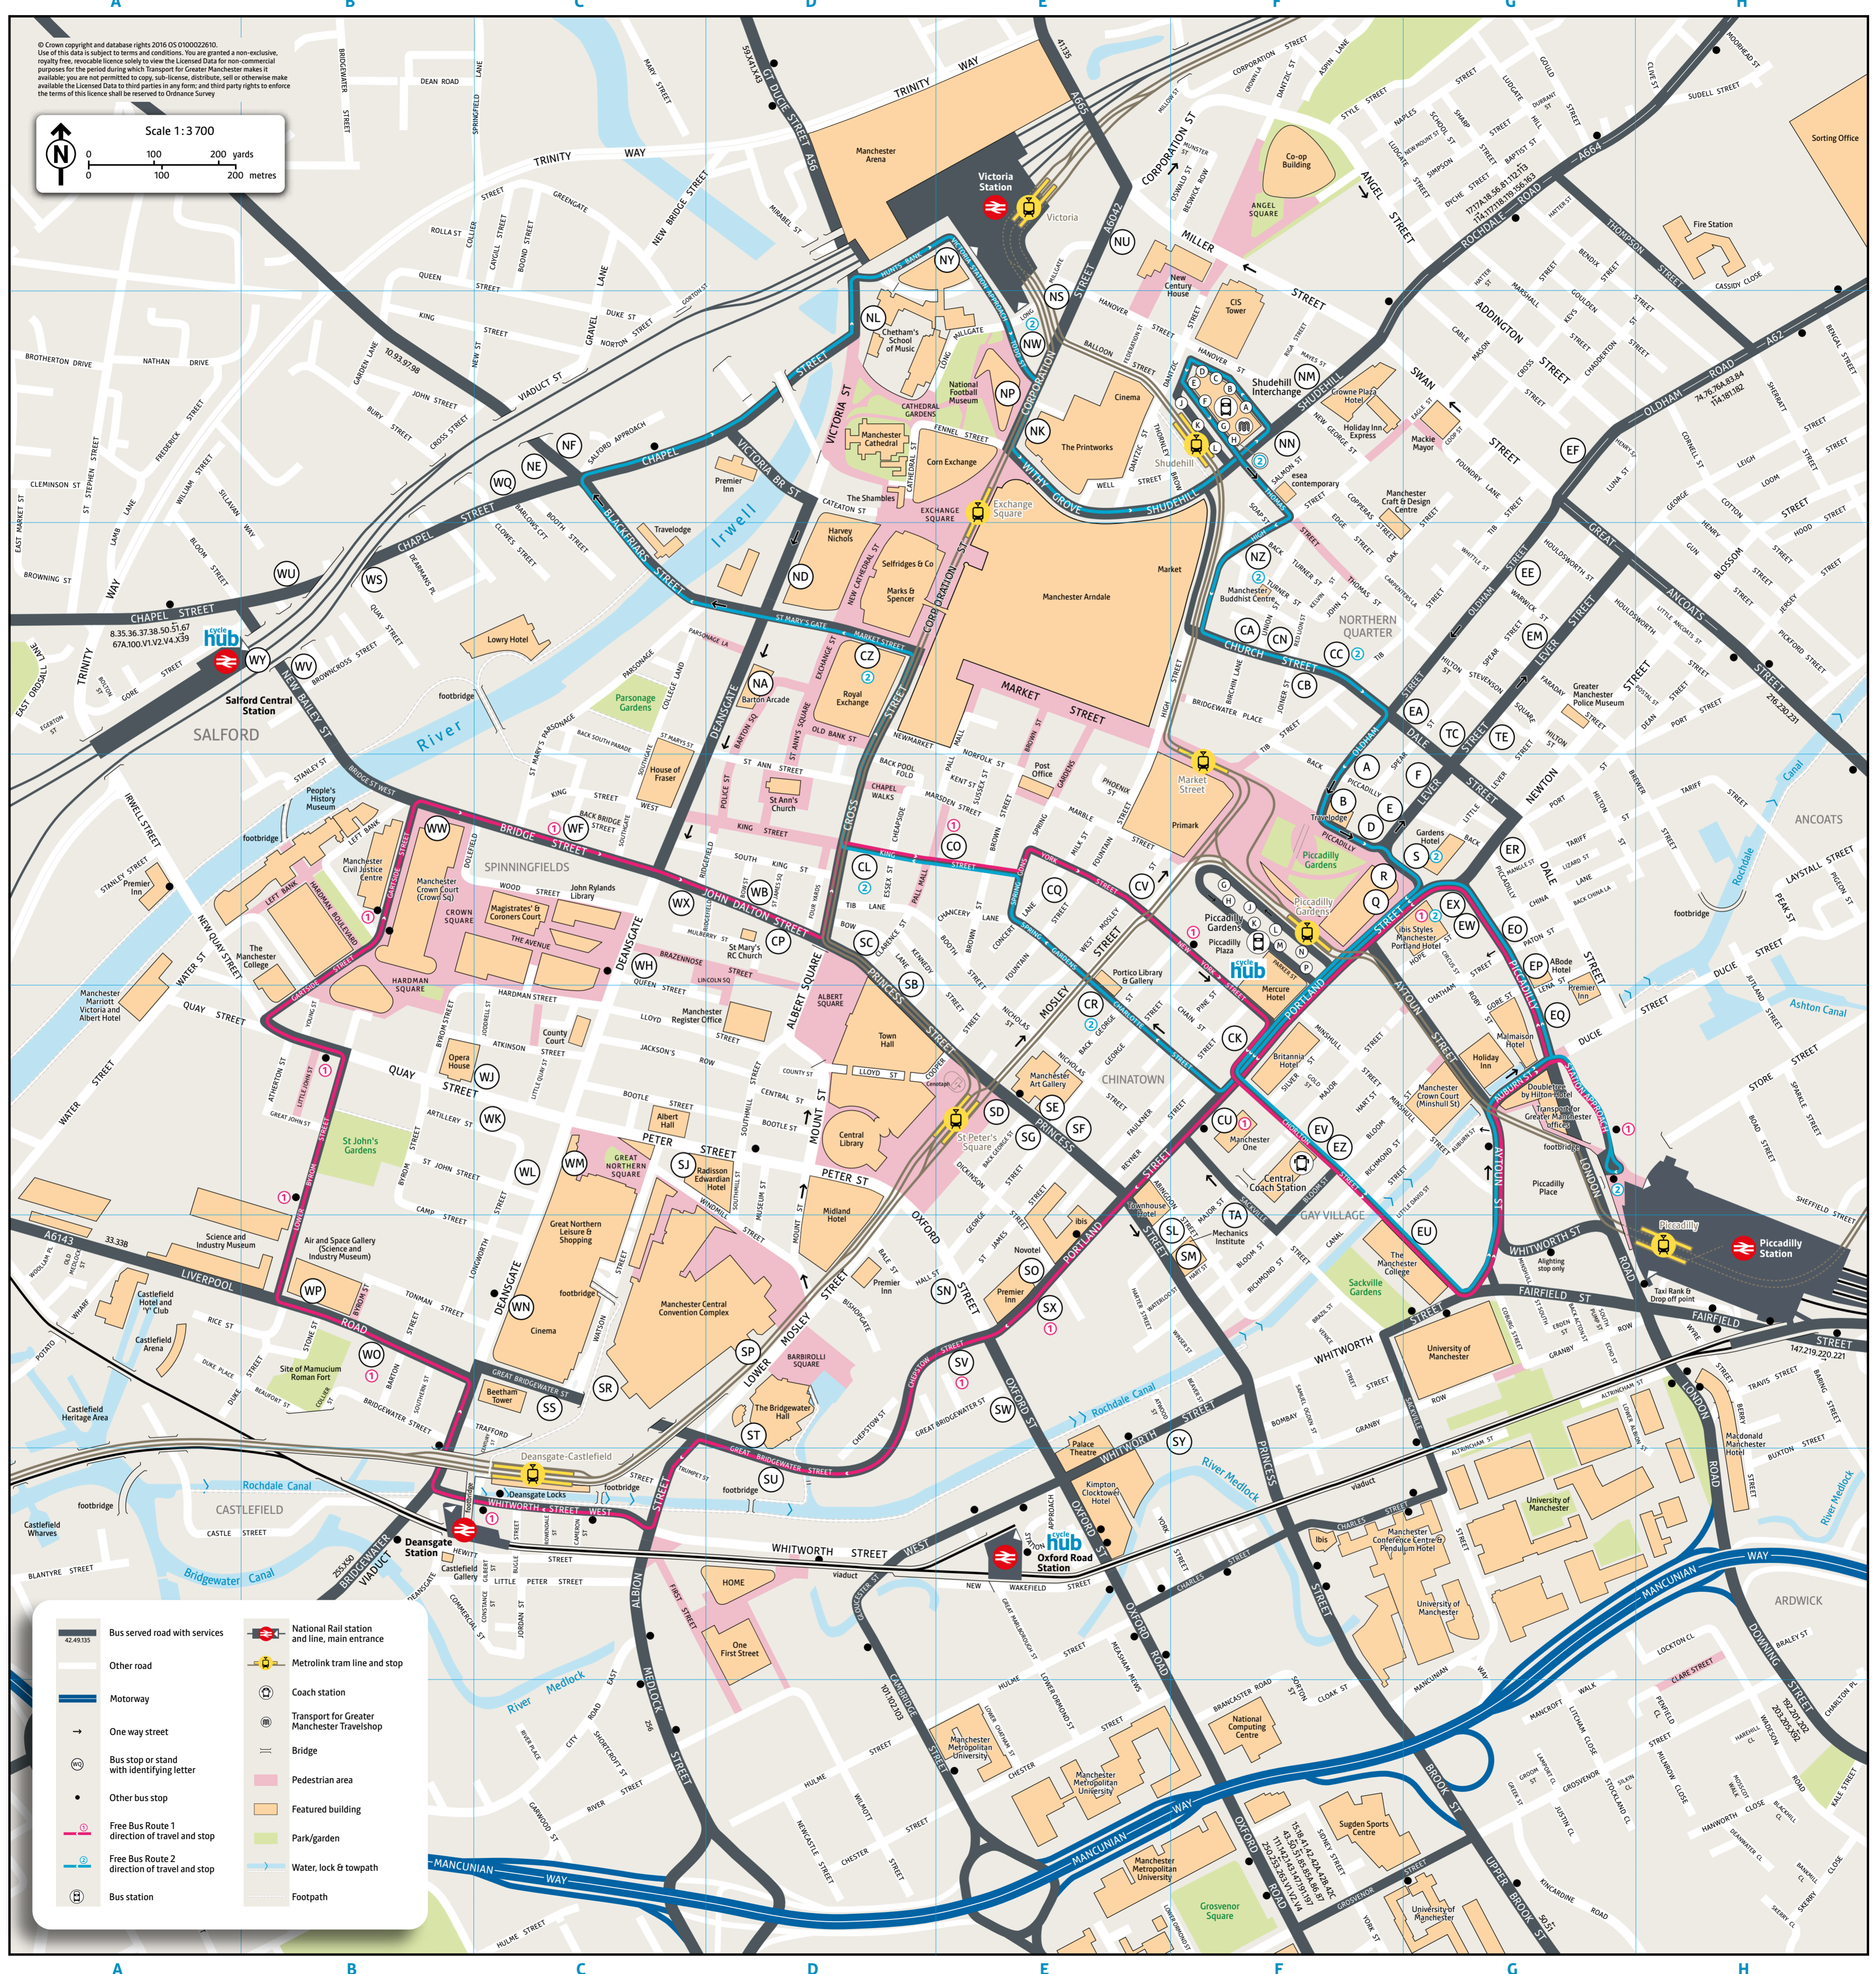

Bus served road with services		National Rail station and line, main entrance
	Other road		Metrolink tram line and stop
	Motorway		Coach station
	One way street		Transport for Greater Manchester Travelshop
	Bus stop or stand with identifying letter		Pedestrian area
	Other bus stop		Featured building
	Free Bus Route 1 direction of travel and stop		Park/garden
	Free Bus Route 2 direction of travel and stop		Water, lock & towpath
	Bus station		Footpath