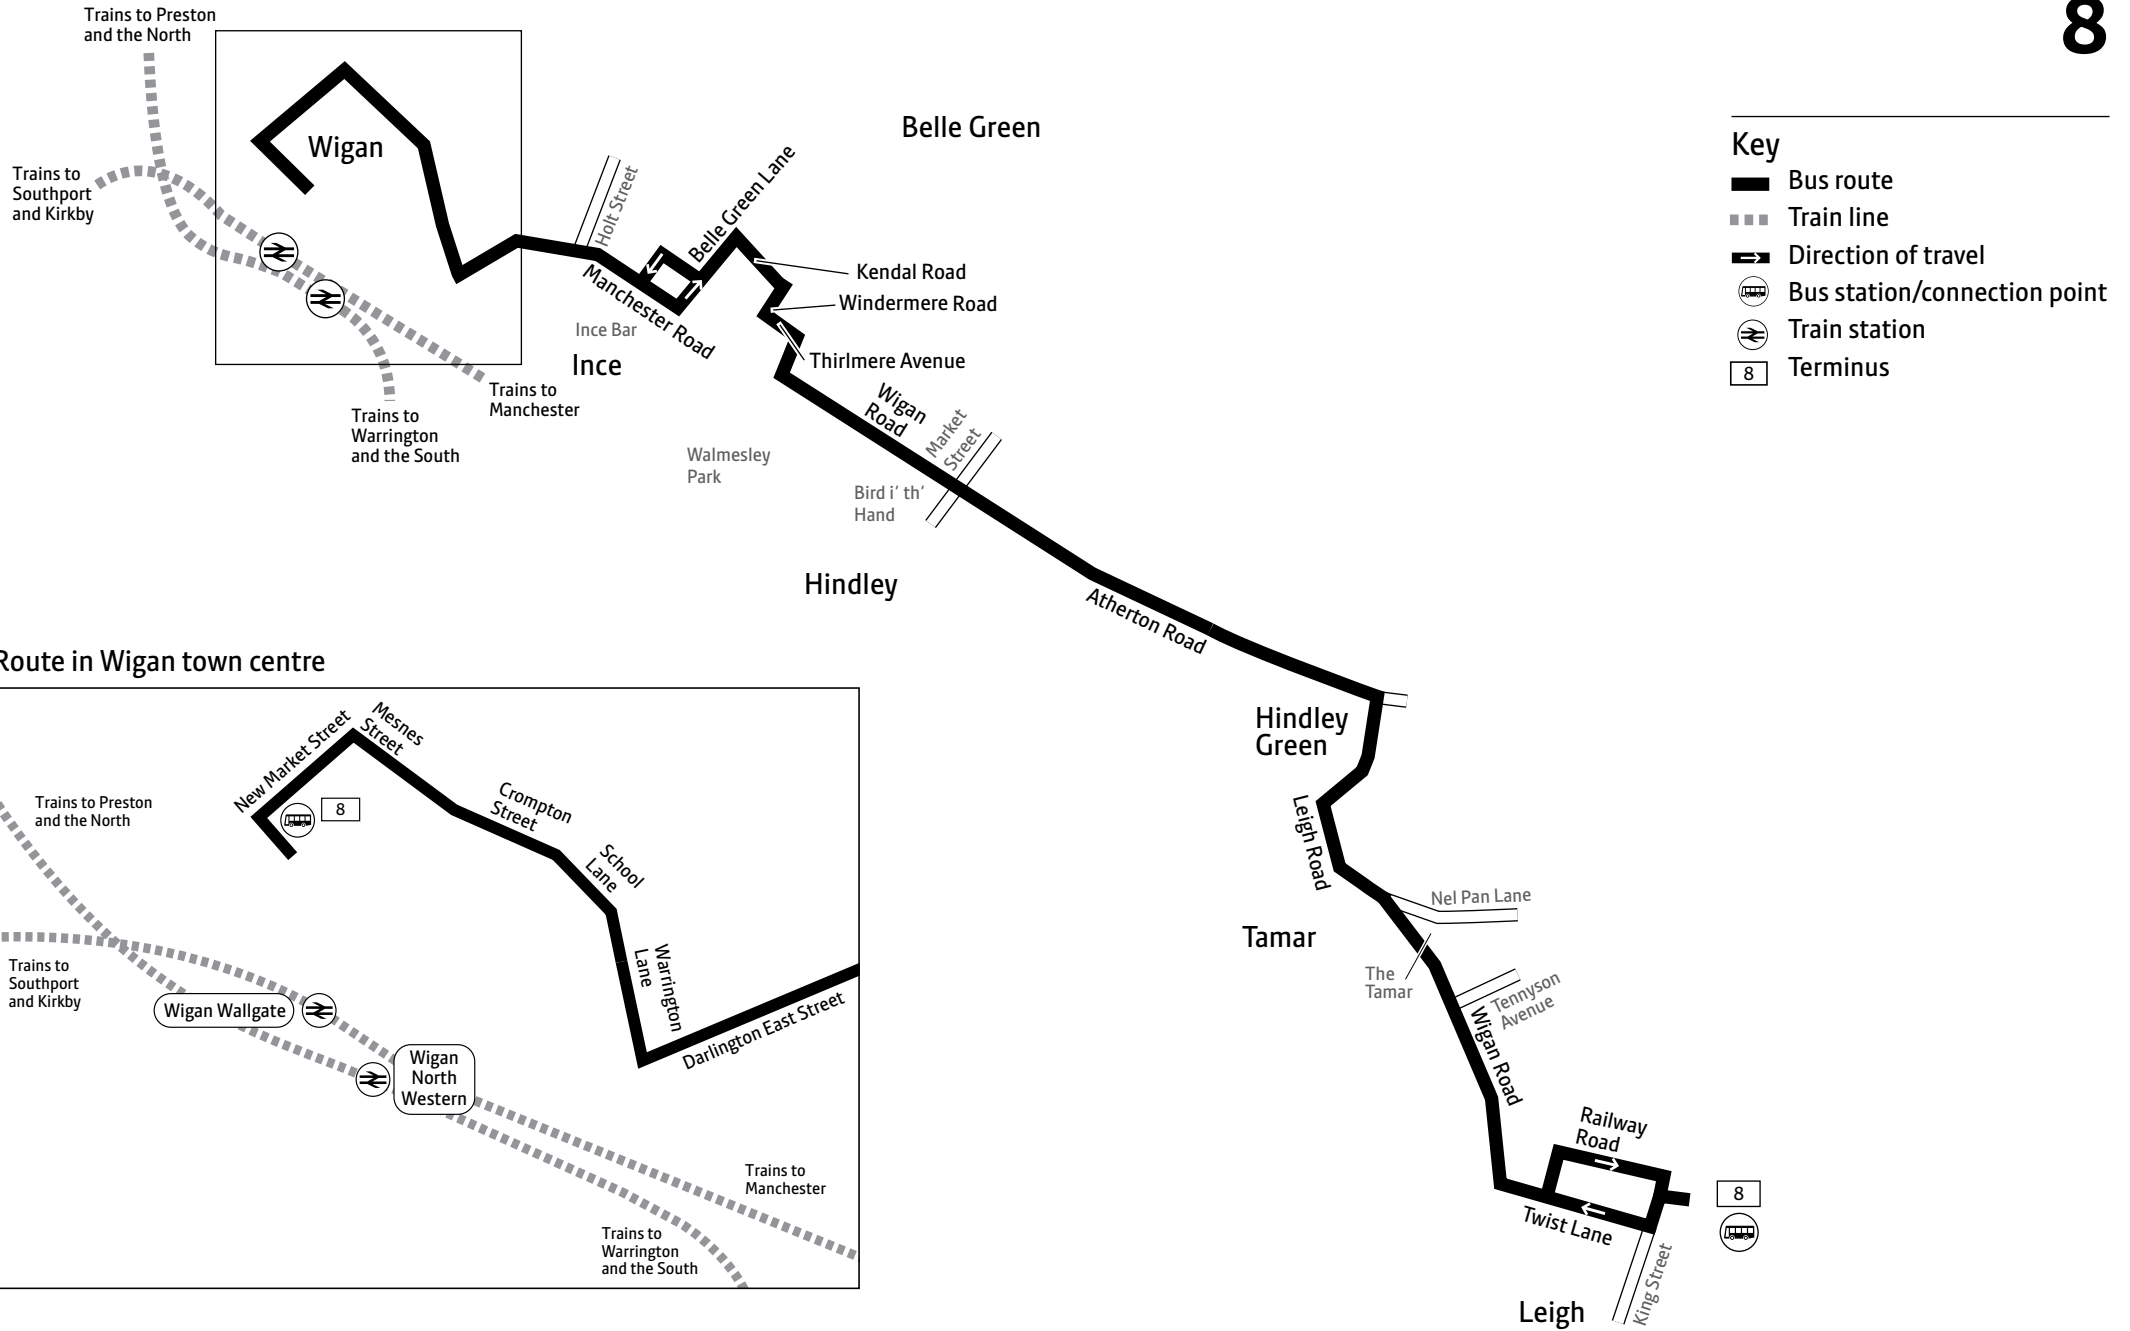

Contains Ordnance Survey data ©Crown copyright and database right 2010
©0100022610 Transport for Greater Manchester 2021
Transport for Greater Manchester uses reasonable endeavours to check the accuracy of information published and to publish changes to information in a timely manner. In no event will Transport for Greater Manchester be liable for any loss that may arise from this information being inaccurate.