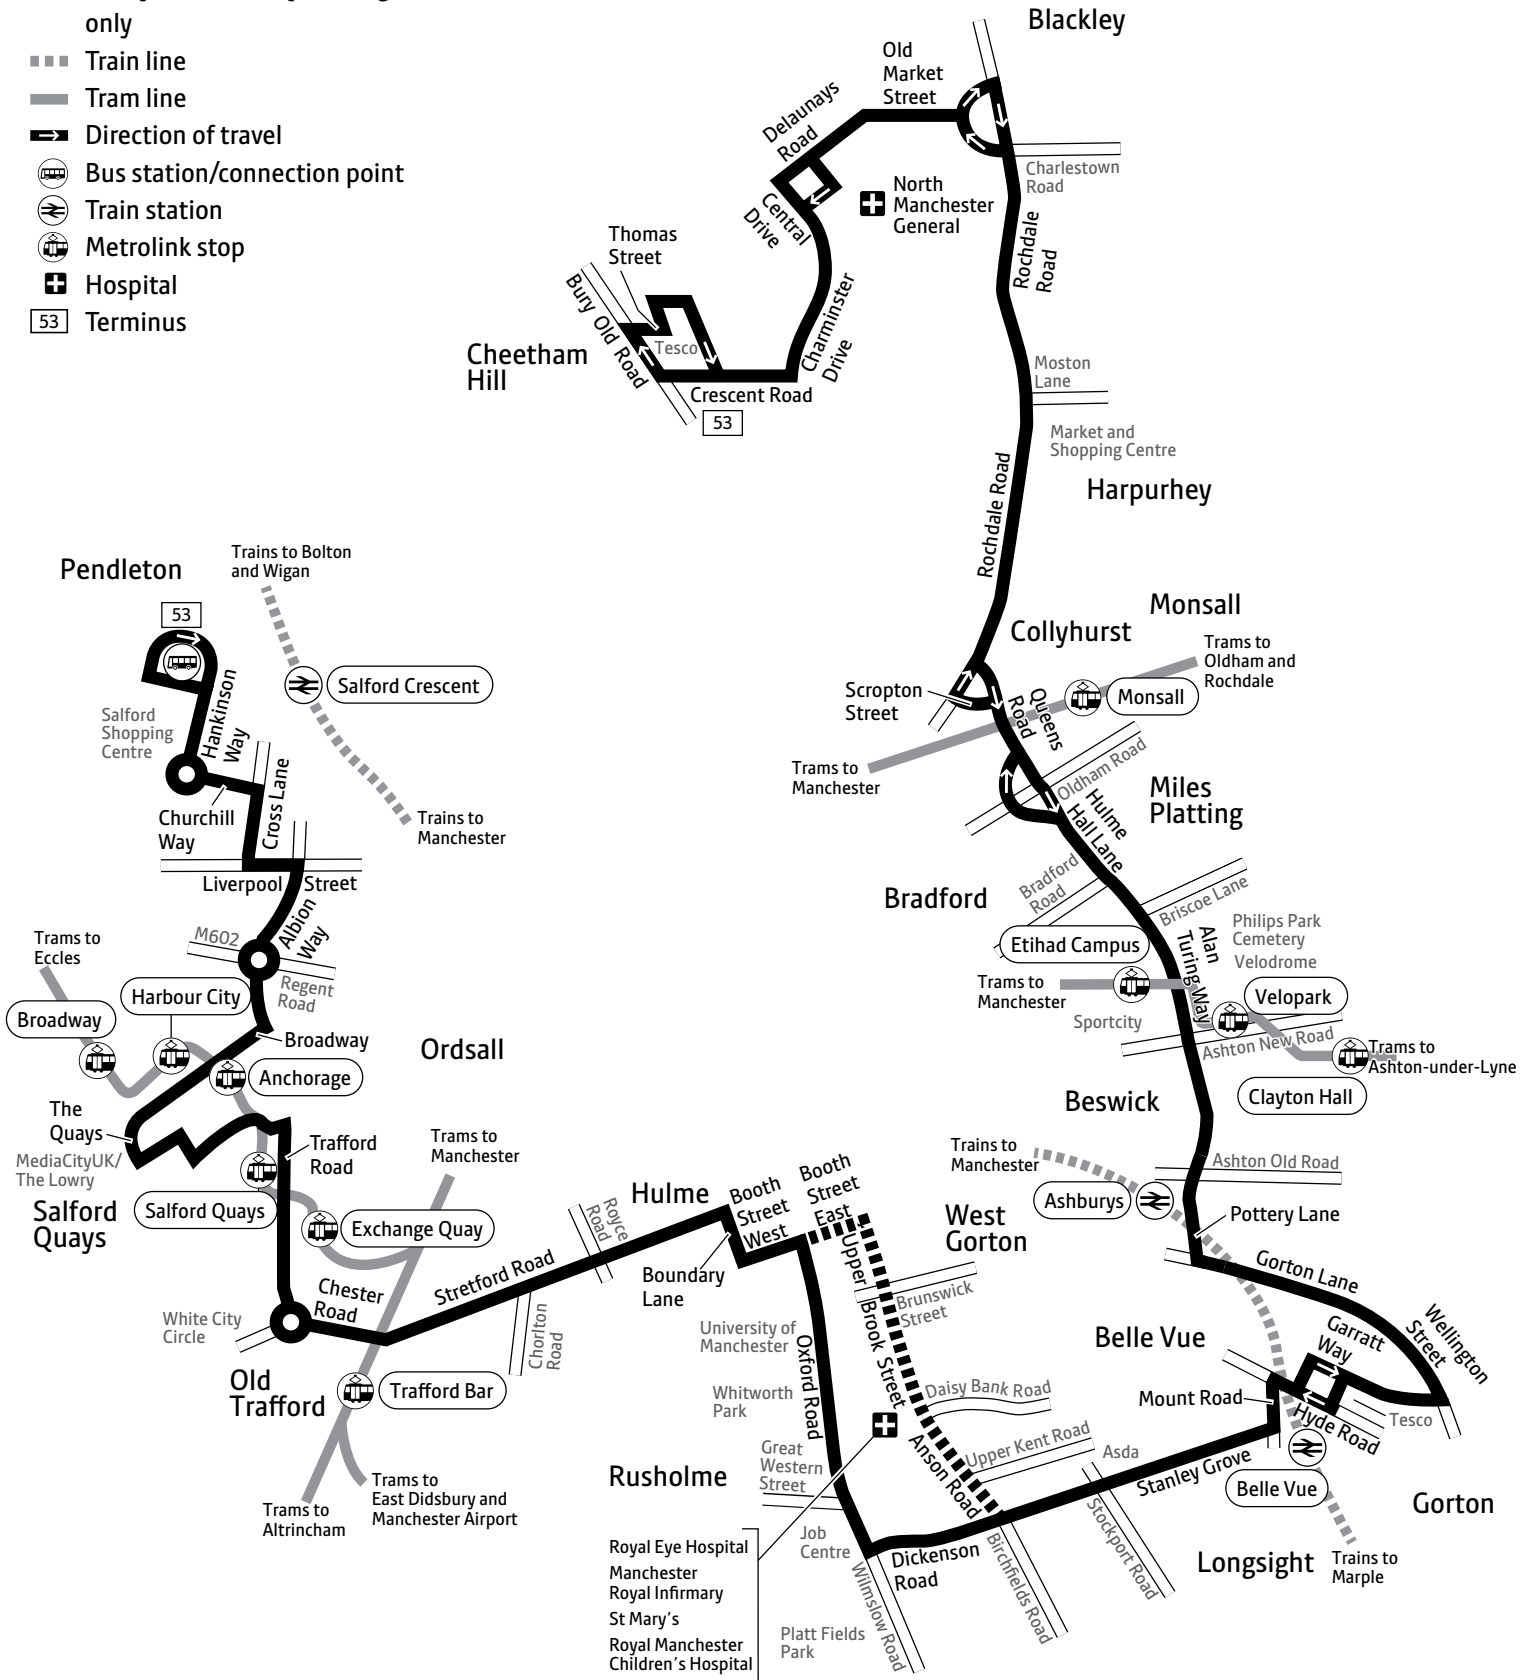

Key

- Bus route
- Friday and Saturday evenings only
- Train line
- Tram line
- Direction of travel
- Bus station/connection point
- Train station
- Metrolink stop
- Hospital
- Terminus