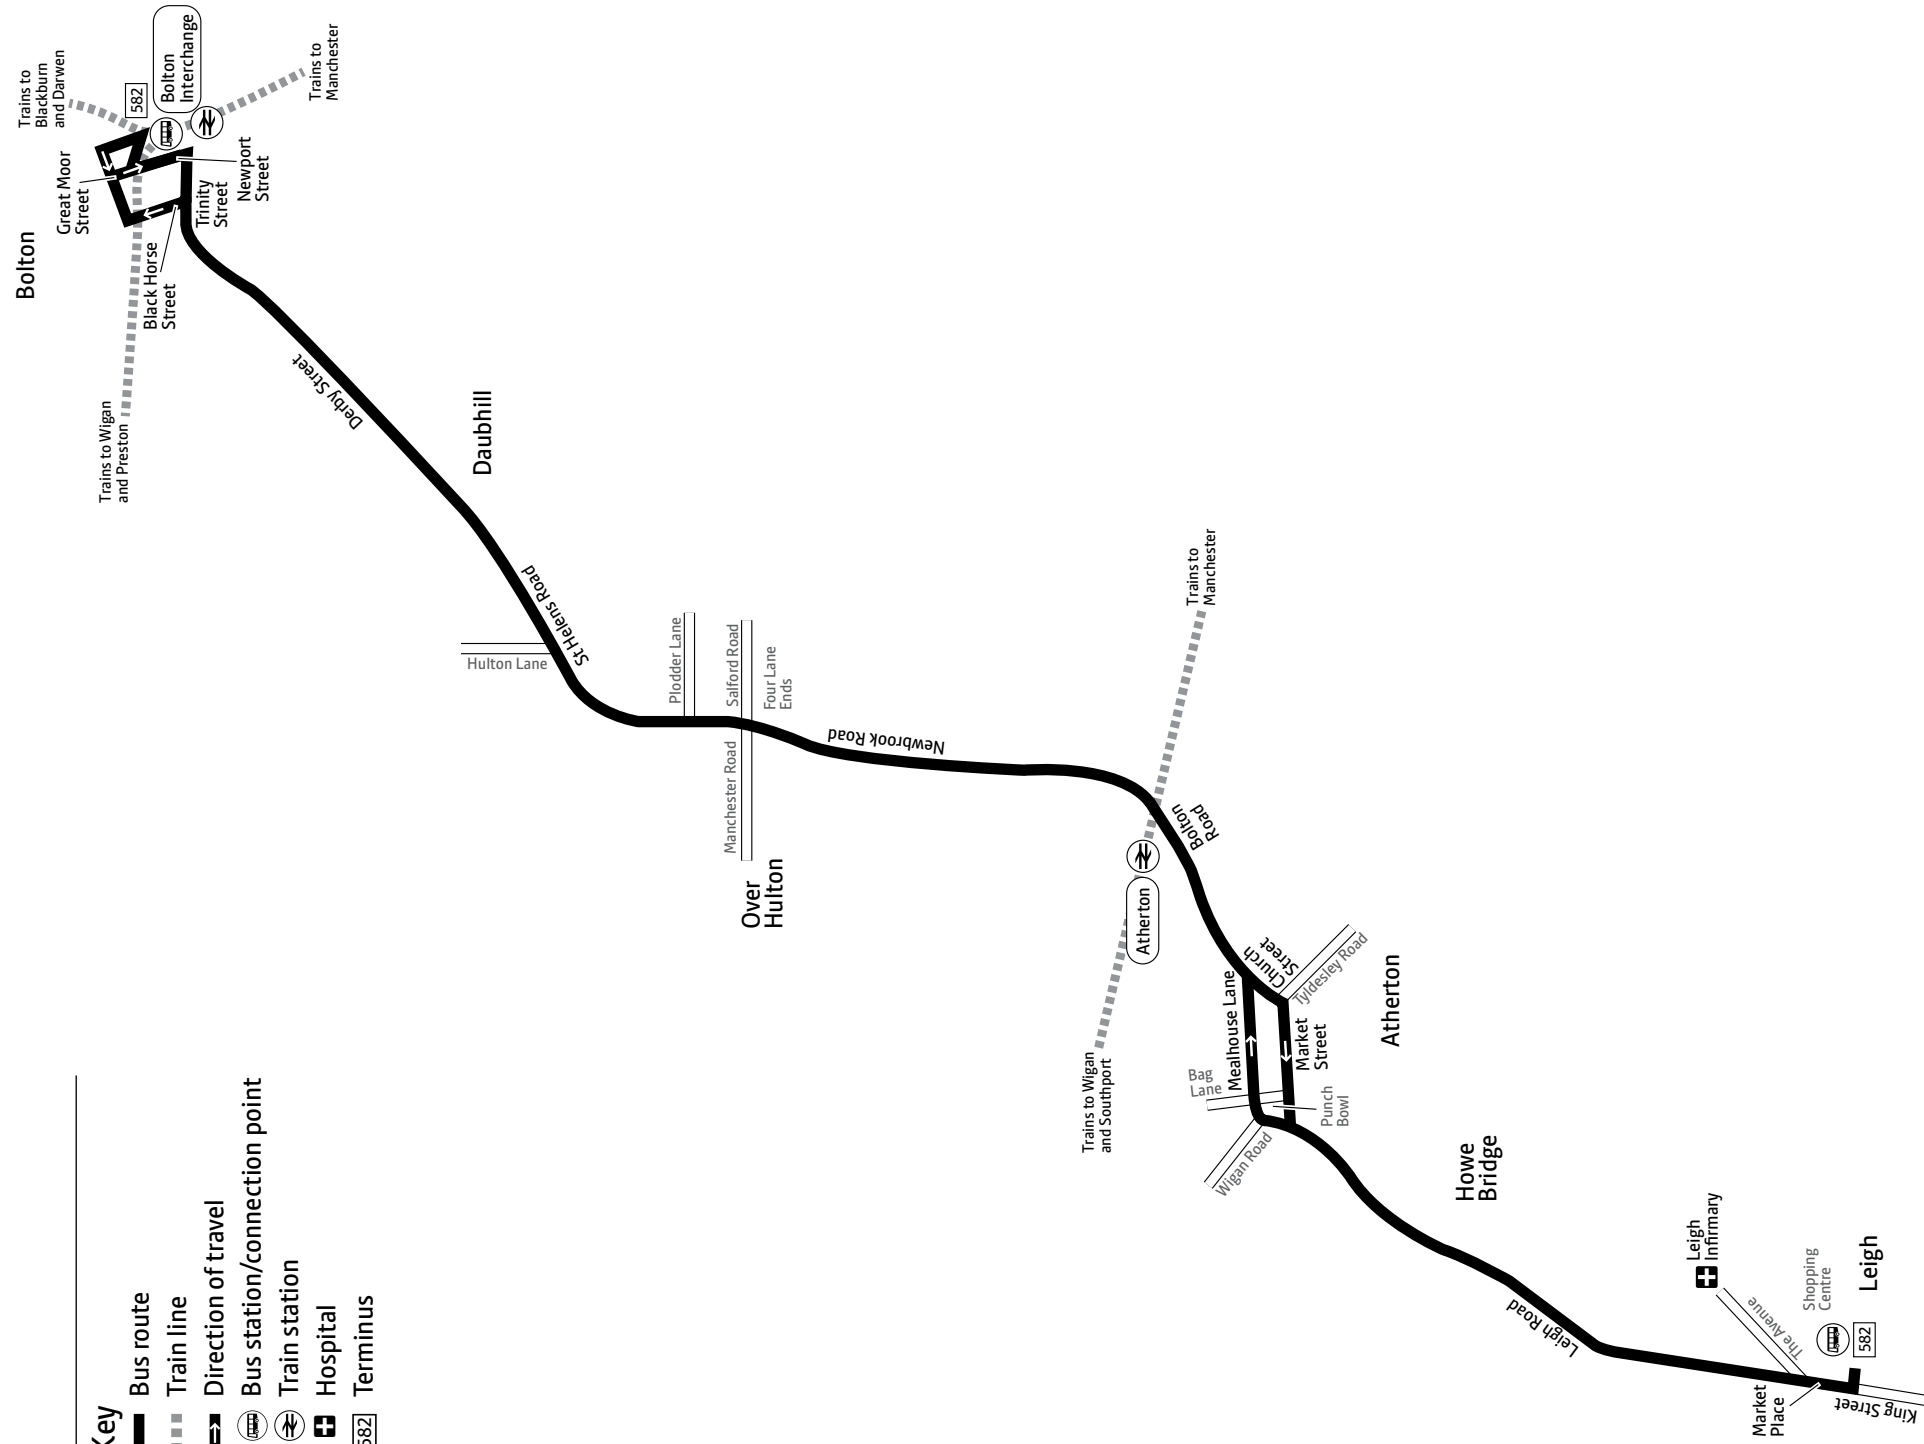

582

Key

- Bus route
- Train line
- Direction of travel
- Bus station/connection point
- Train station
- Hospital
- Terminus