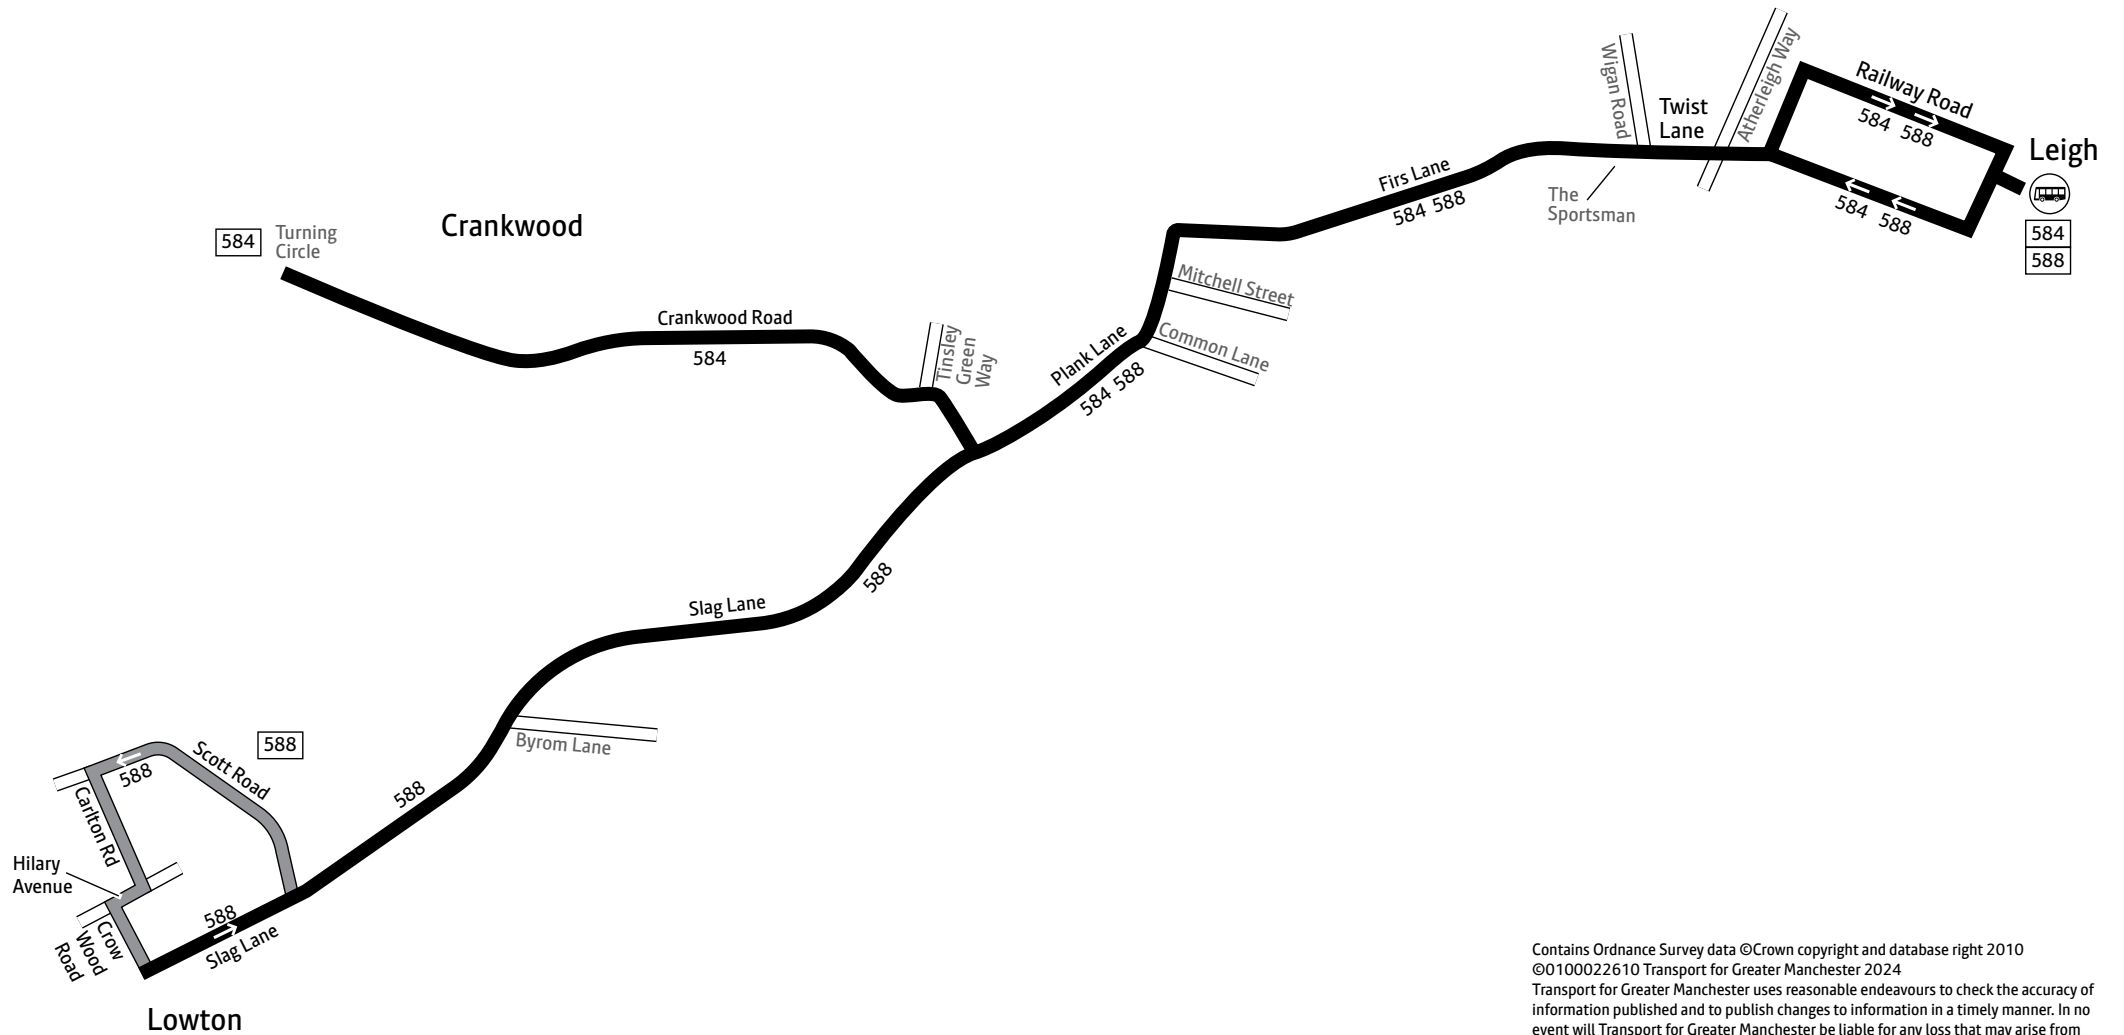

584 588

Key

- Bus route
- ➔ Direction of travel
- 🚌 Bus station/connection point
- 584 Terminus

Contains Ordnance Survey data ©Crown copyright and database right 2010
©0100022610 Transport for Greater Manchester 2024
Transport for Greater Manchester uses reasonable endeavours to check the accuracy of information published and to publish changes to information in a timely manner. In no event will Transport for Greater Manchester be liable for any loss that may arise from this information being inaccurate.