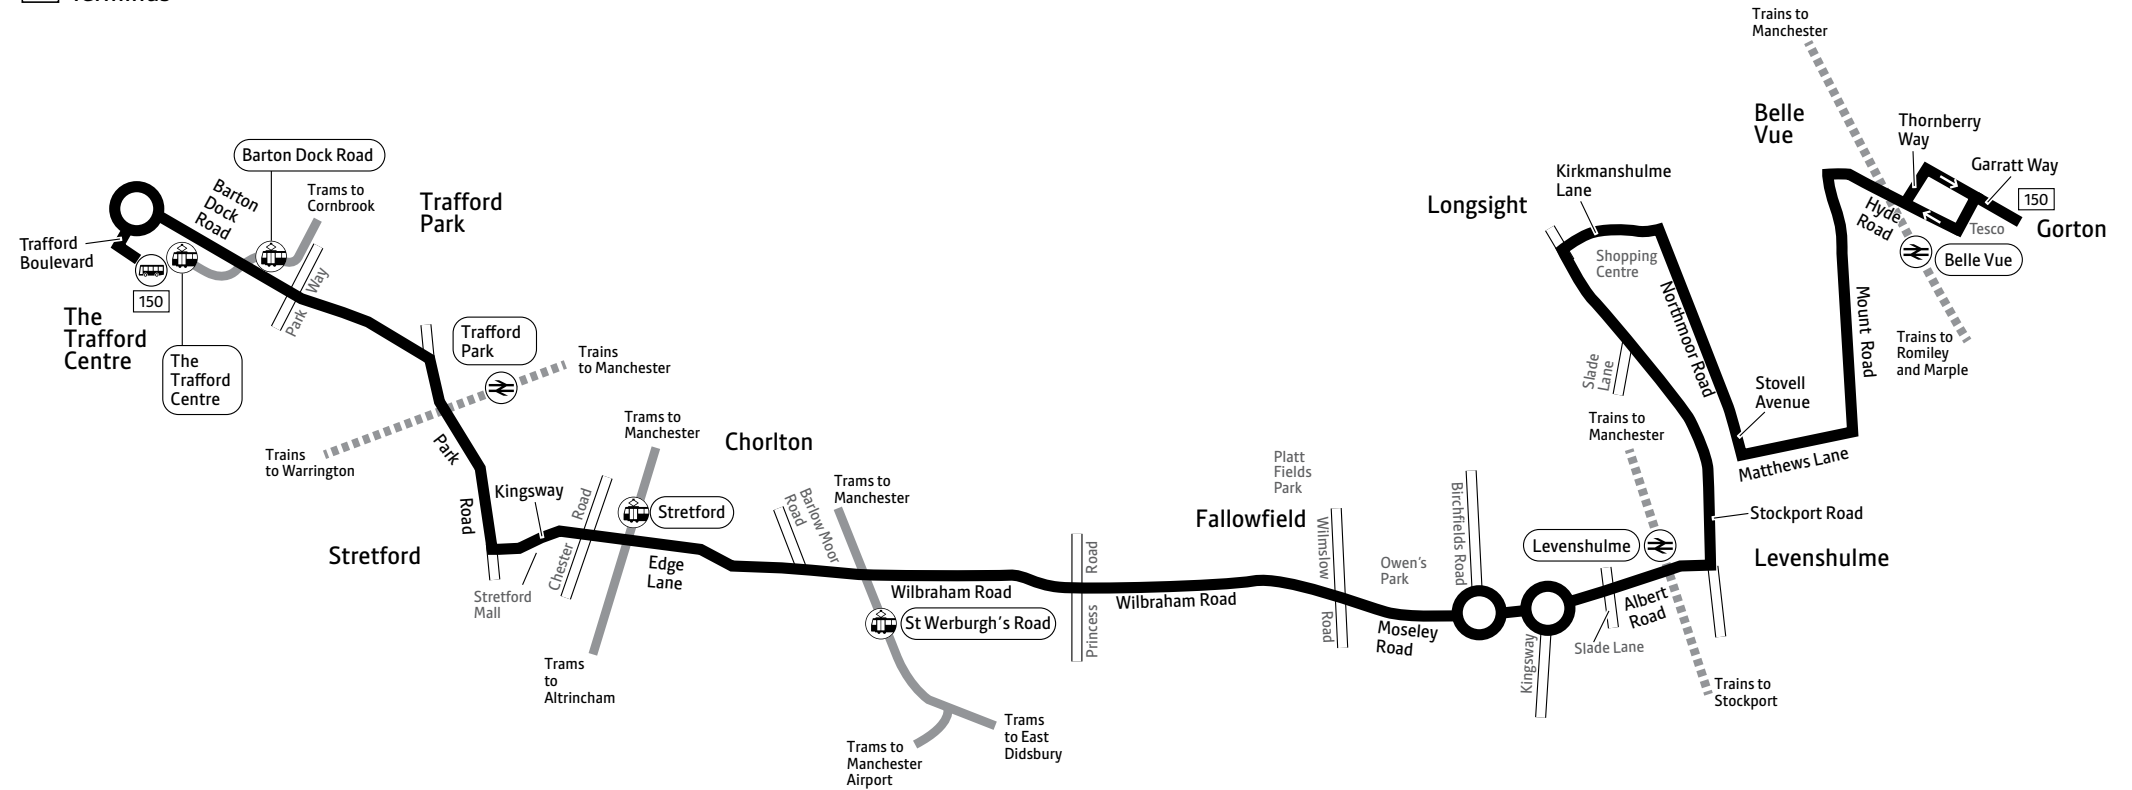

♫ – Journey provided with the financial support of Transport for Greater Manchester

a – Starts from Wright Robinson Sports College at 1525

CD – College days only

♫ – All bus 150 journeys are run using easy access buses. See inside front cover of this leaflet for details

Summer times: between mid July and early September, some timetables will be different. Check www.tfgm.com for details

150

Key

-  Bus route
-  Train line
-  Tram line
-  Direction of travel
-  Bus station/connection point
-  Train station
-  Metrolink stop
-  Terminus