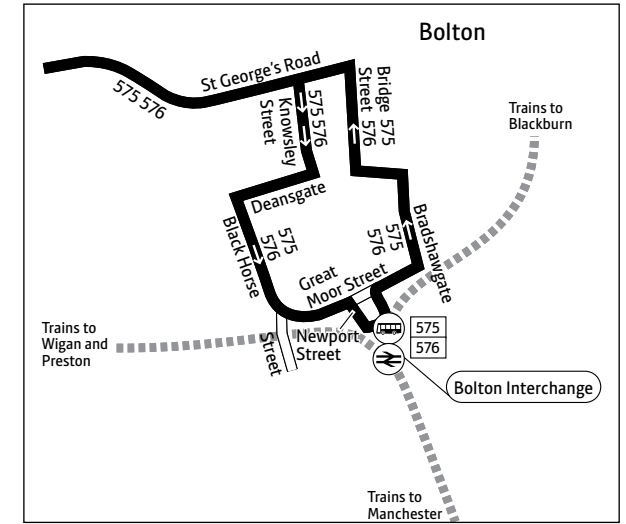

575 576

Key

-  Bus route
-  Train line
-  Direction of travel
-  Bus station/connection point
-  Train station
-  Hospital
-  Terminus

Routes in Bolton town centre

Contains Ordnance Survey data ©Crown copyright and database right 2010
 ©0100022610 Transport for Greater Manchester 2023
 Transport for Greater Manchester uses reasonable endeavours to check the accuracy of information published and to publish changes to information in a timely manner. In no event will Transport for Greater Manchester be liable for any loss that may arise from this information being inaccurate.