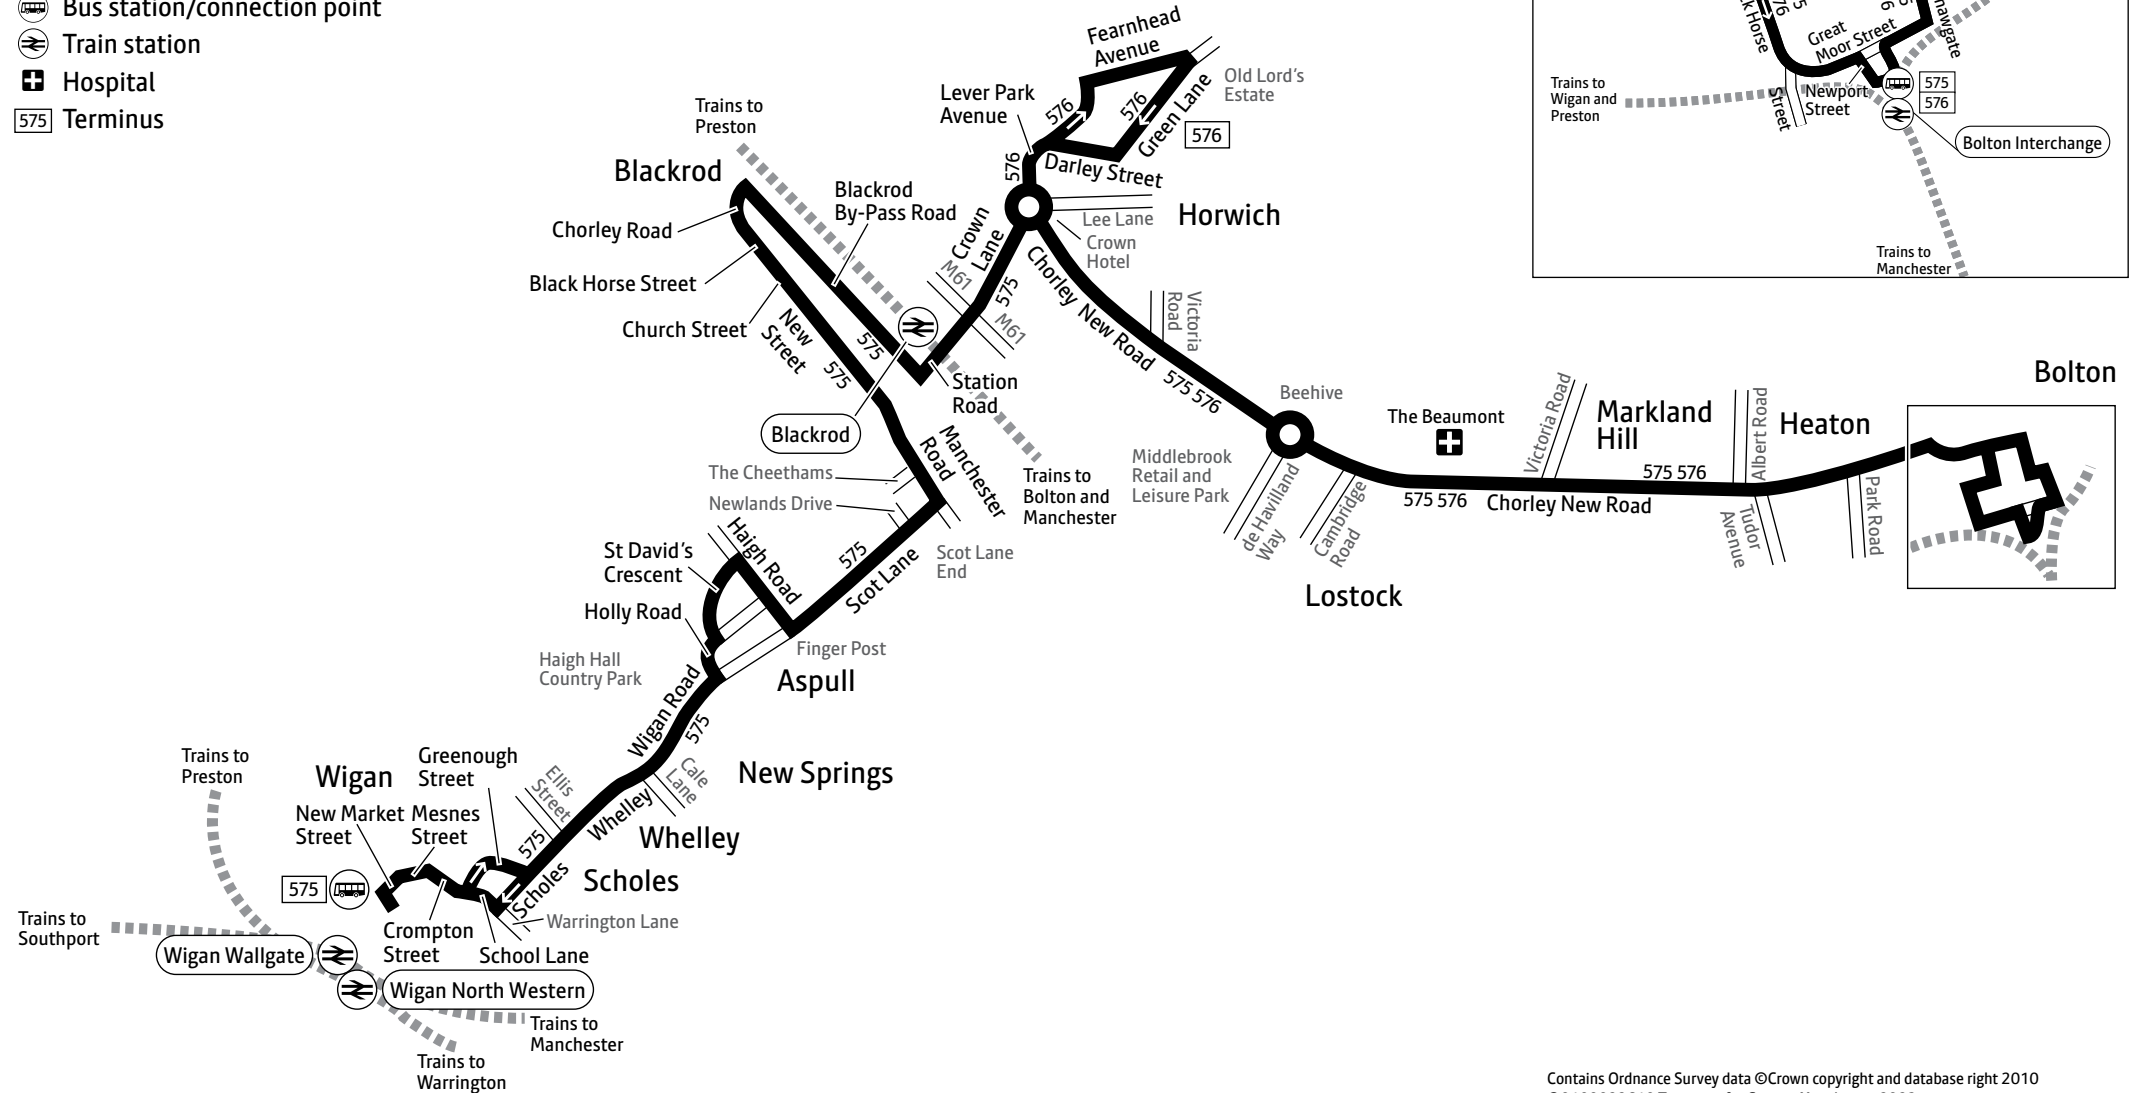

575 576

Key

- Bus route
- Train line
- Direction of travel
- Bus station/connection point
- Train station
- Hospital
- Terminus