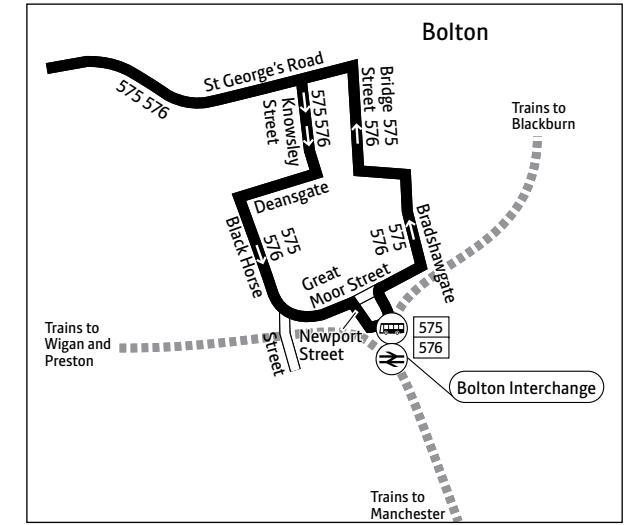

575 576

Key

-  Bus route
-  Train line
-  Direction of travel
-  Bus station/connection point
-  Train station
-  Hospital
-  Terminus

Routes in Bolton town centre

Contains Ordnance Survey data ©Crown copyright and database right 2010
 ©0100022610 Transport for Greater Manchester 2023
 Transport for Greater Manchester uses reasonable endeavours to check the accuracy of information published and to publish changes to information in a timely manner. In no event will Transport for Greater Manchester be liable for any loss that may arise from this information being inaccurate.