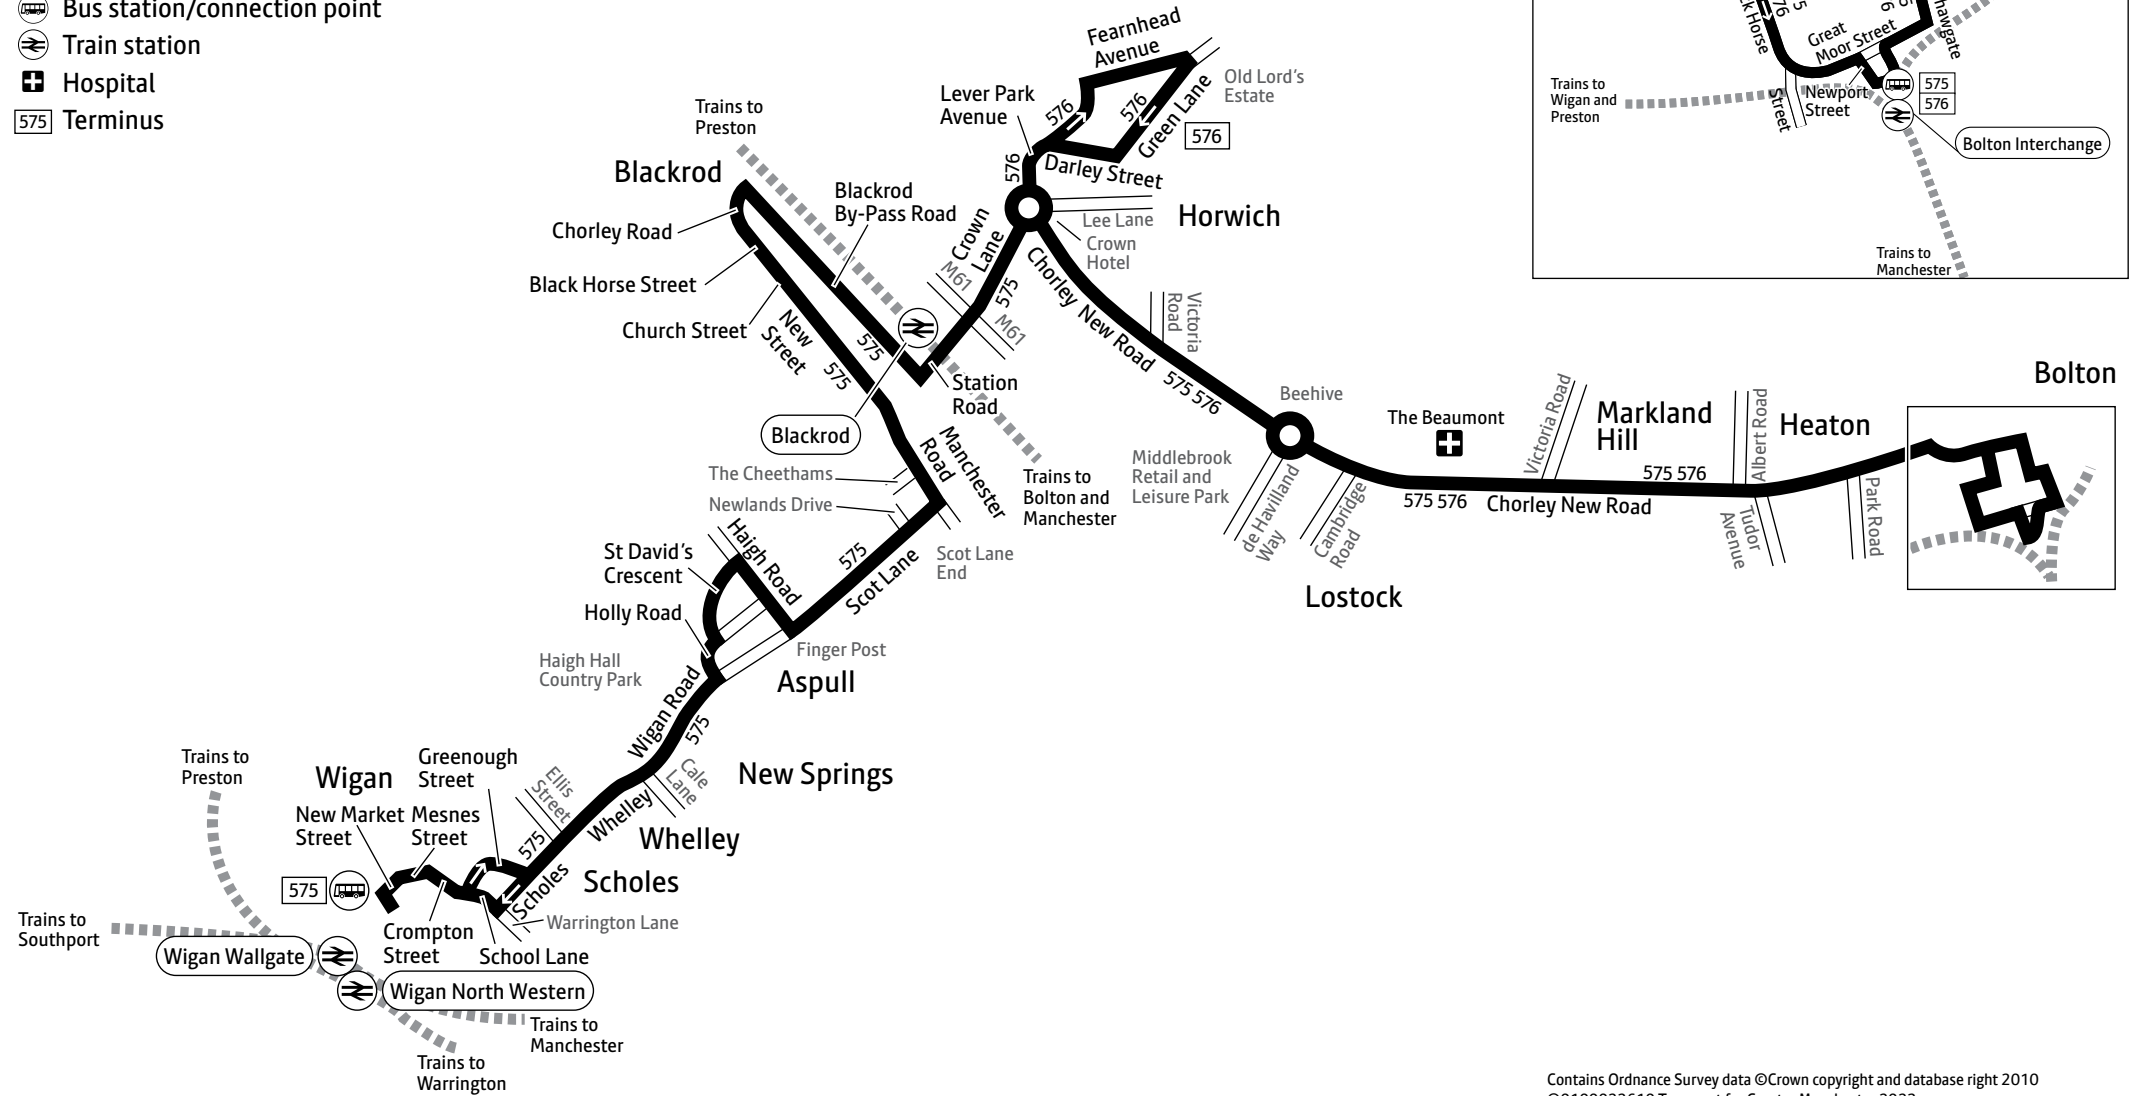

575 576

Key

- Bus route
- Train line
- Direction of travel
- Bus station/connection point
- Train station
- Hospital
- Terminus