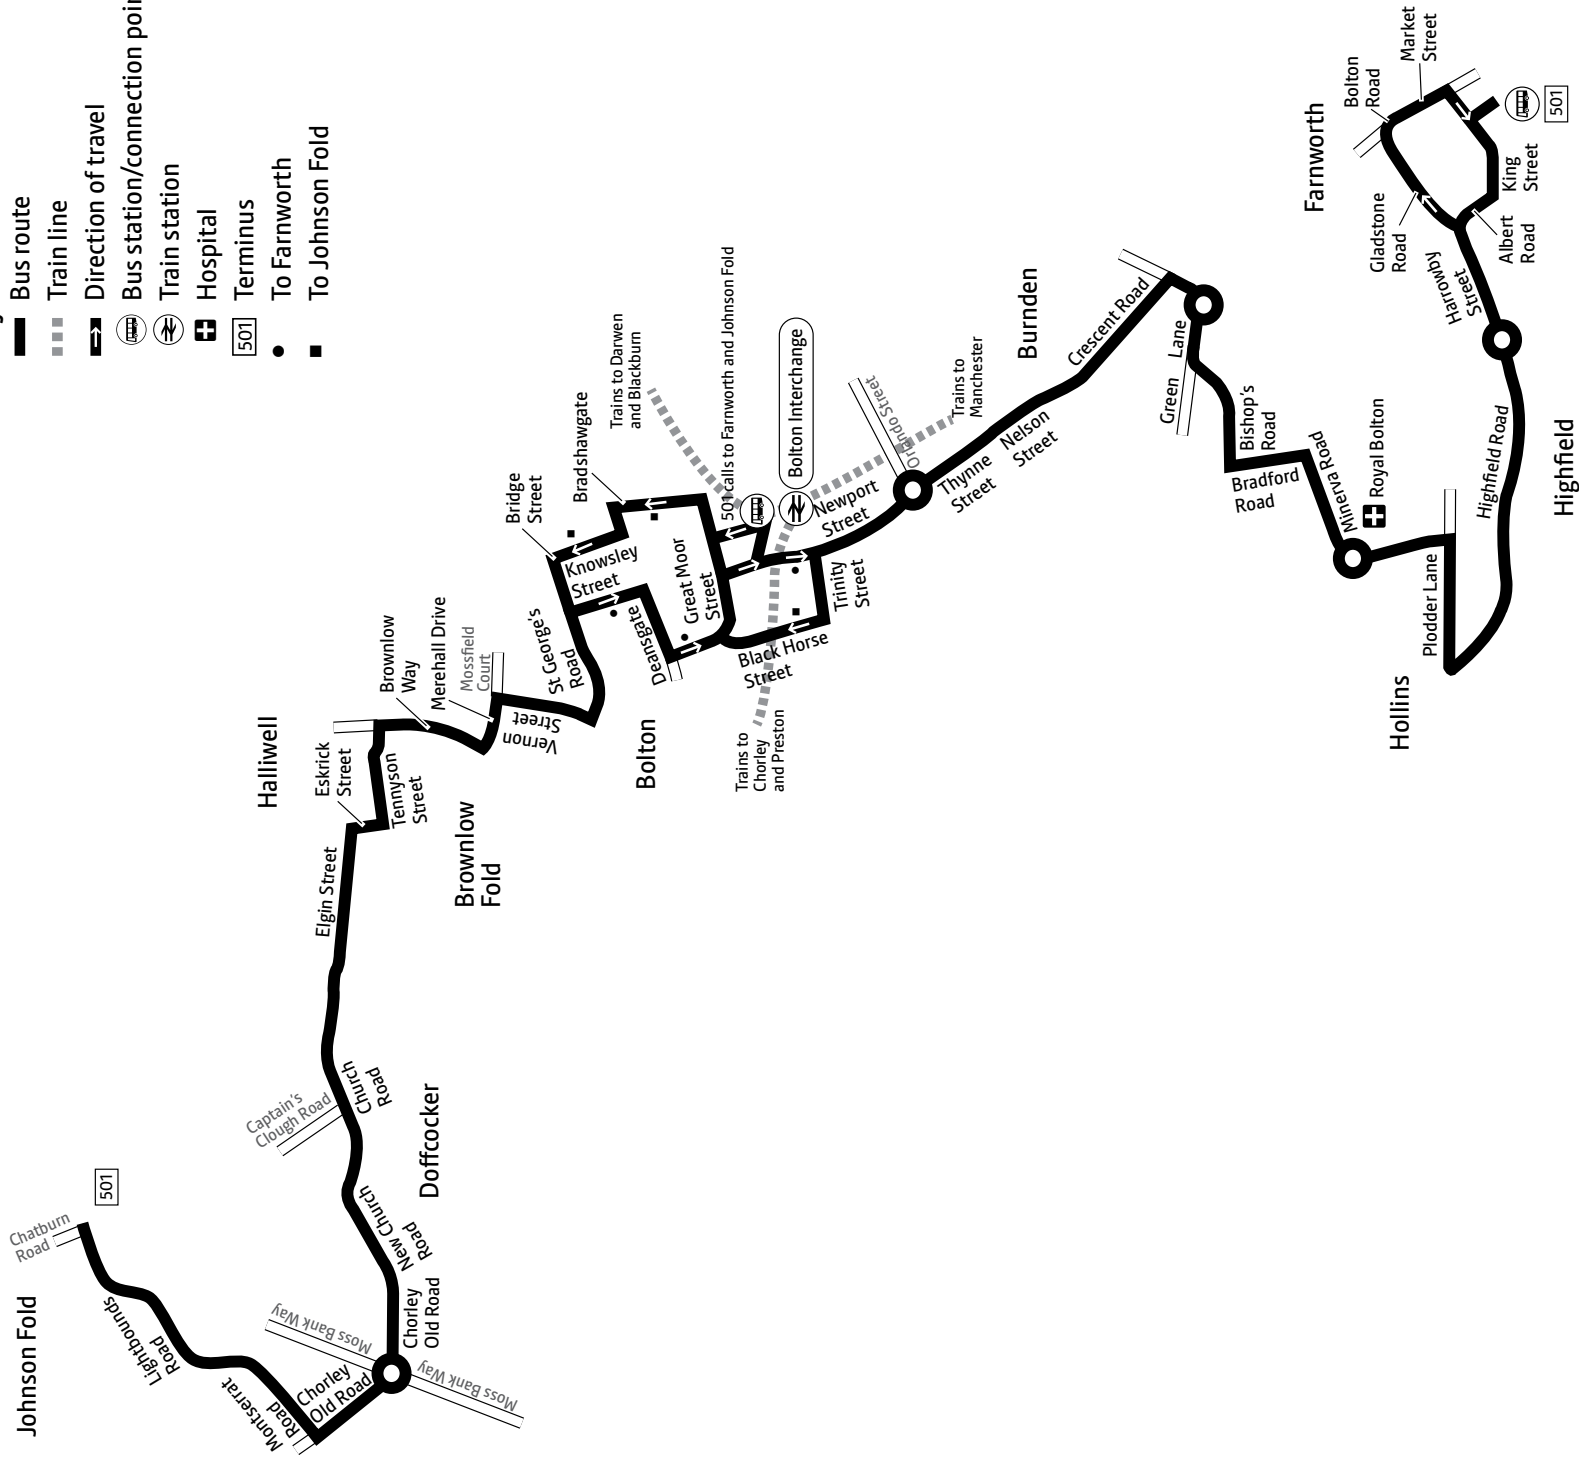

501

1. **Key**
2. Bus route
   - Train line
   - Direction of travel
   - Bus station/connection point
   - Train station
   - Hospital
   - Terminus
   - To Farnworth
   - To Johnson Fold