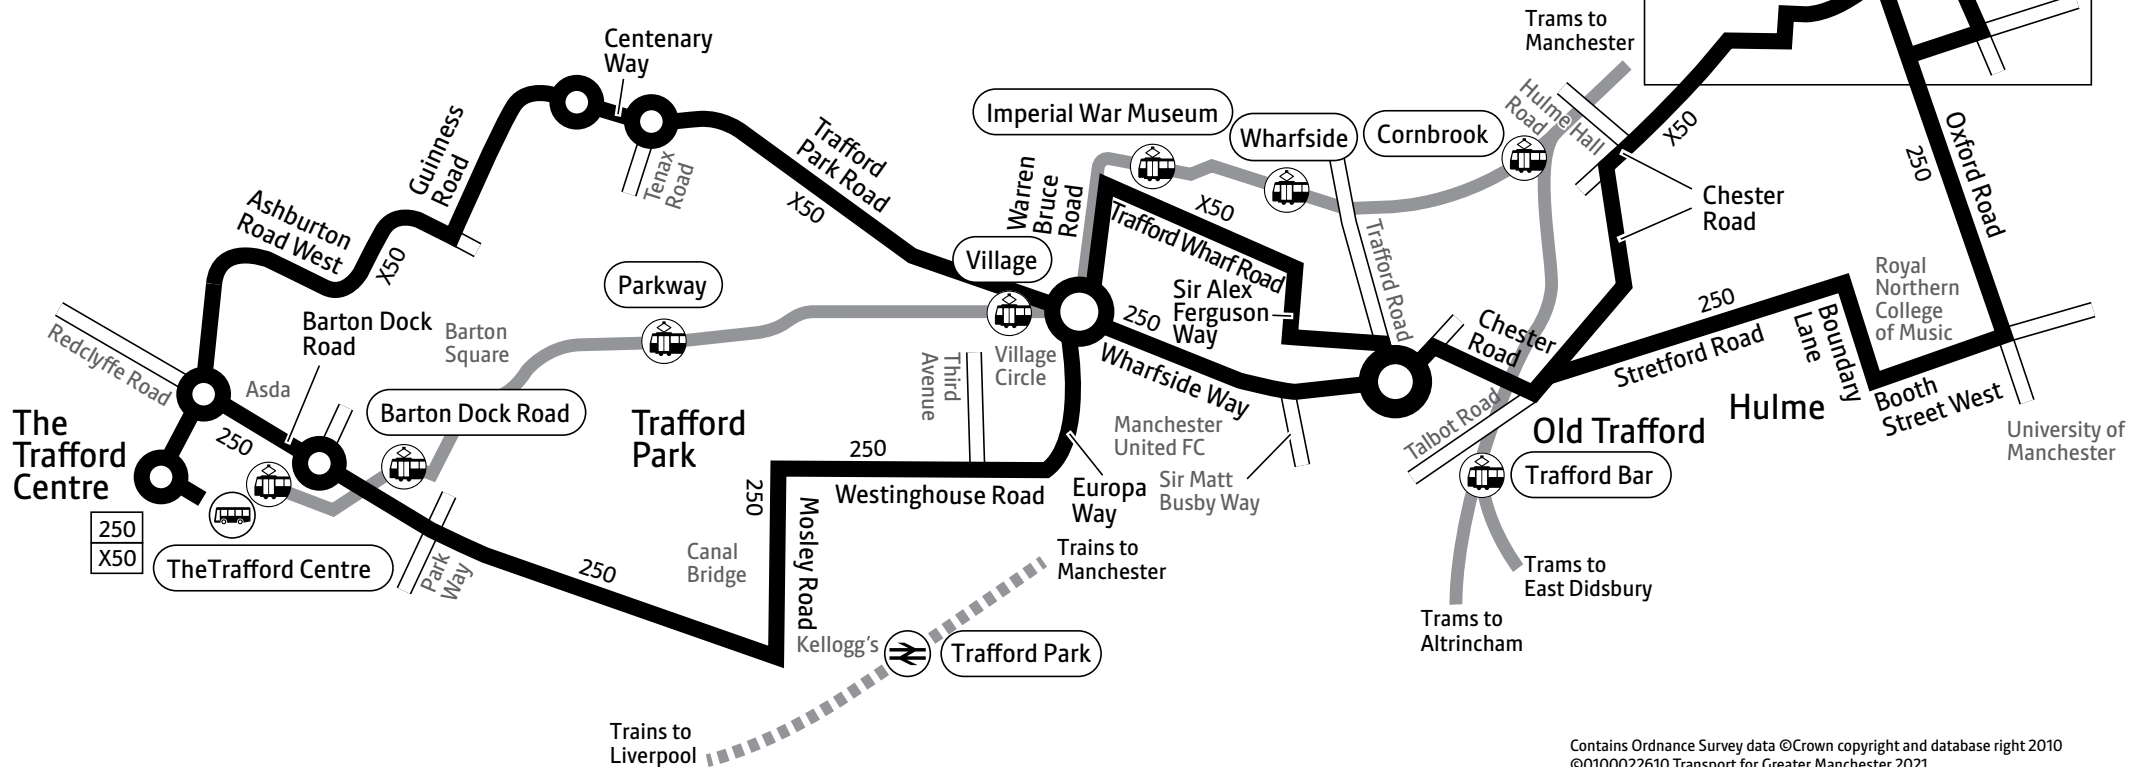

Stopping Places

Bus X50

All stops between The Trafford Centre and Trafford Bar then at Hulme Hall Road

Deansgate train station

Bridgewater Hall

Chepstow Street, McDonald's (to intu Trafford Centre)

Portland Street/Oxford Street (to Manchester)

Portland Street/Chorlton Street (to Manchester)

Manchester, Piccadilly Gardens

Bus 250 stops at all bus stops along the route

Route in Manchester city centre

Contains Ordnance Survey data ©Crown copyright and database right 2010
 ©0100022610 Transport for Greater Manchester 2021
 Transport for Greater Manchester uses reasonable endeavours to check the accuracy of information published and to publish changes to information in a timely manner. In no event will Transport for Greater Manchester be liable for any loss that may arise from this information being inaccurate.