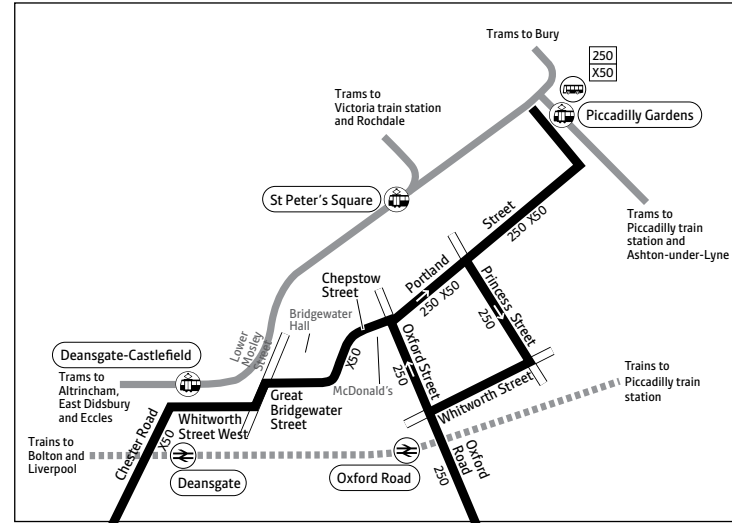

Stopping Places

Bus X50

All stops between The Trafford Centre and Trafford Bar then at Hulme Hall Road

Deansgate train station

Bridgewater Hall

Chepstow Street, McDonald's (to intu Trafford Centre)

Portland Street/Oxford Street (to Manchester)

Portland Street/Chorlton Street (to Manchester)

Manchester, Piccadilly Gardens

Bus 250 stops at all bus stops along the route

Route in Manchester city centre

Contains Ordnance Survey data ©Crown copyright and database right 2010
 ©0100022610 Transport for Greater Manchester 2021
 Transport for Greater Manchester uses reasonable endeavours to check the accuracy of information published and to publish changes to information in a timely manner. In no event will Transport for Greater Manchester be liable for any loss that may arise from this information being inaccurate.