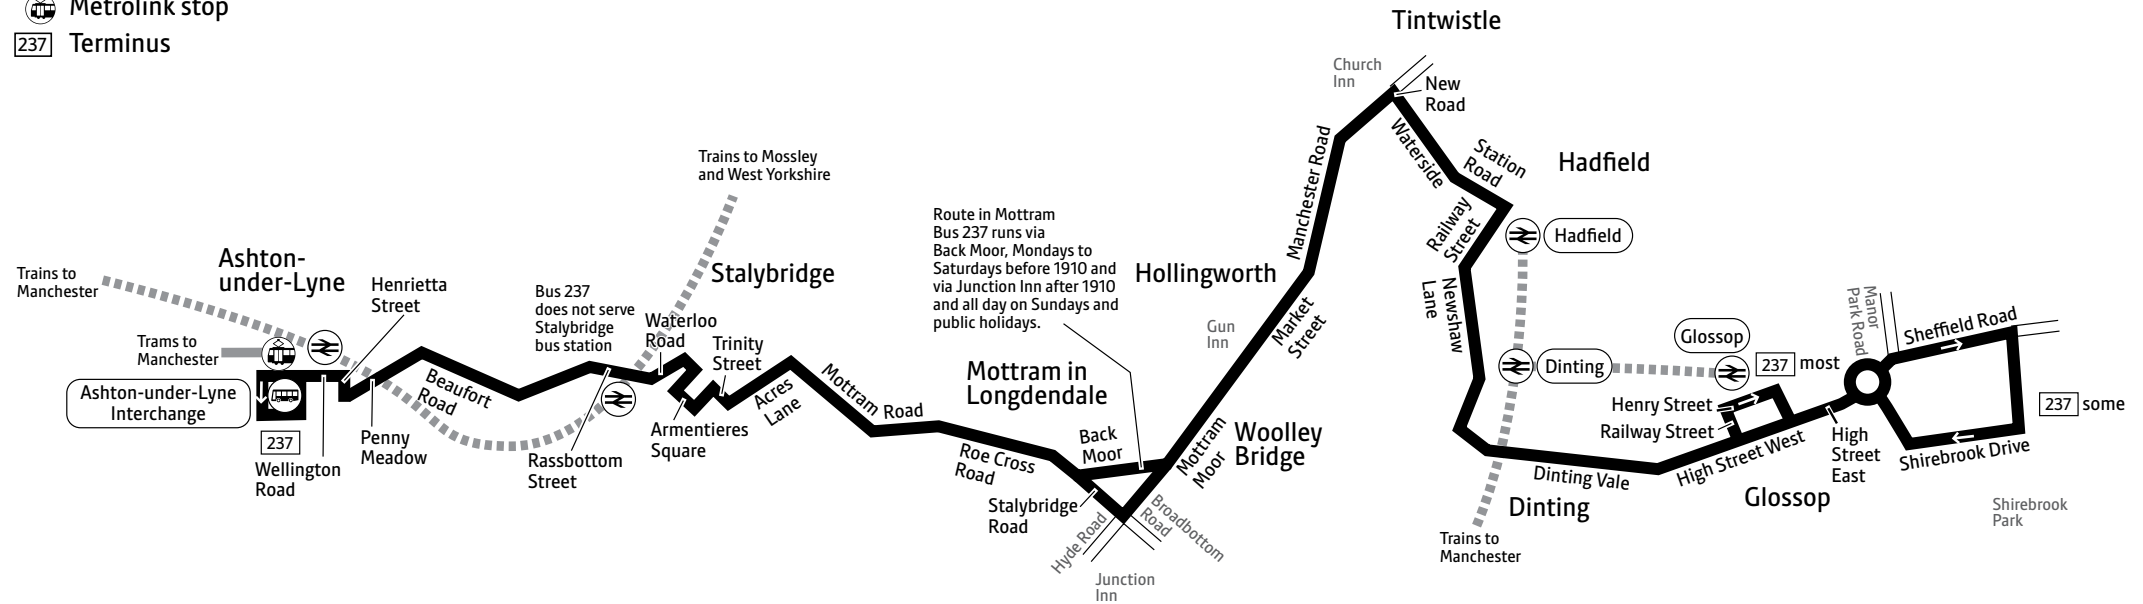

237

Key

- Bus route
- Train line
- Tram line
- Direction of travel
- Bus station/connection point
- Train station
- Metrolink stop
- Terminus