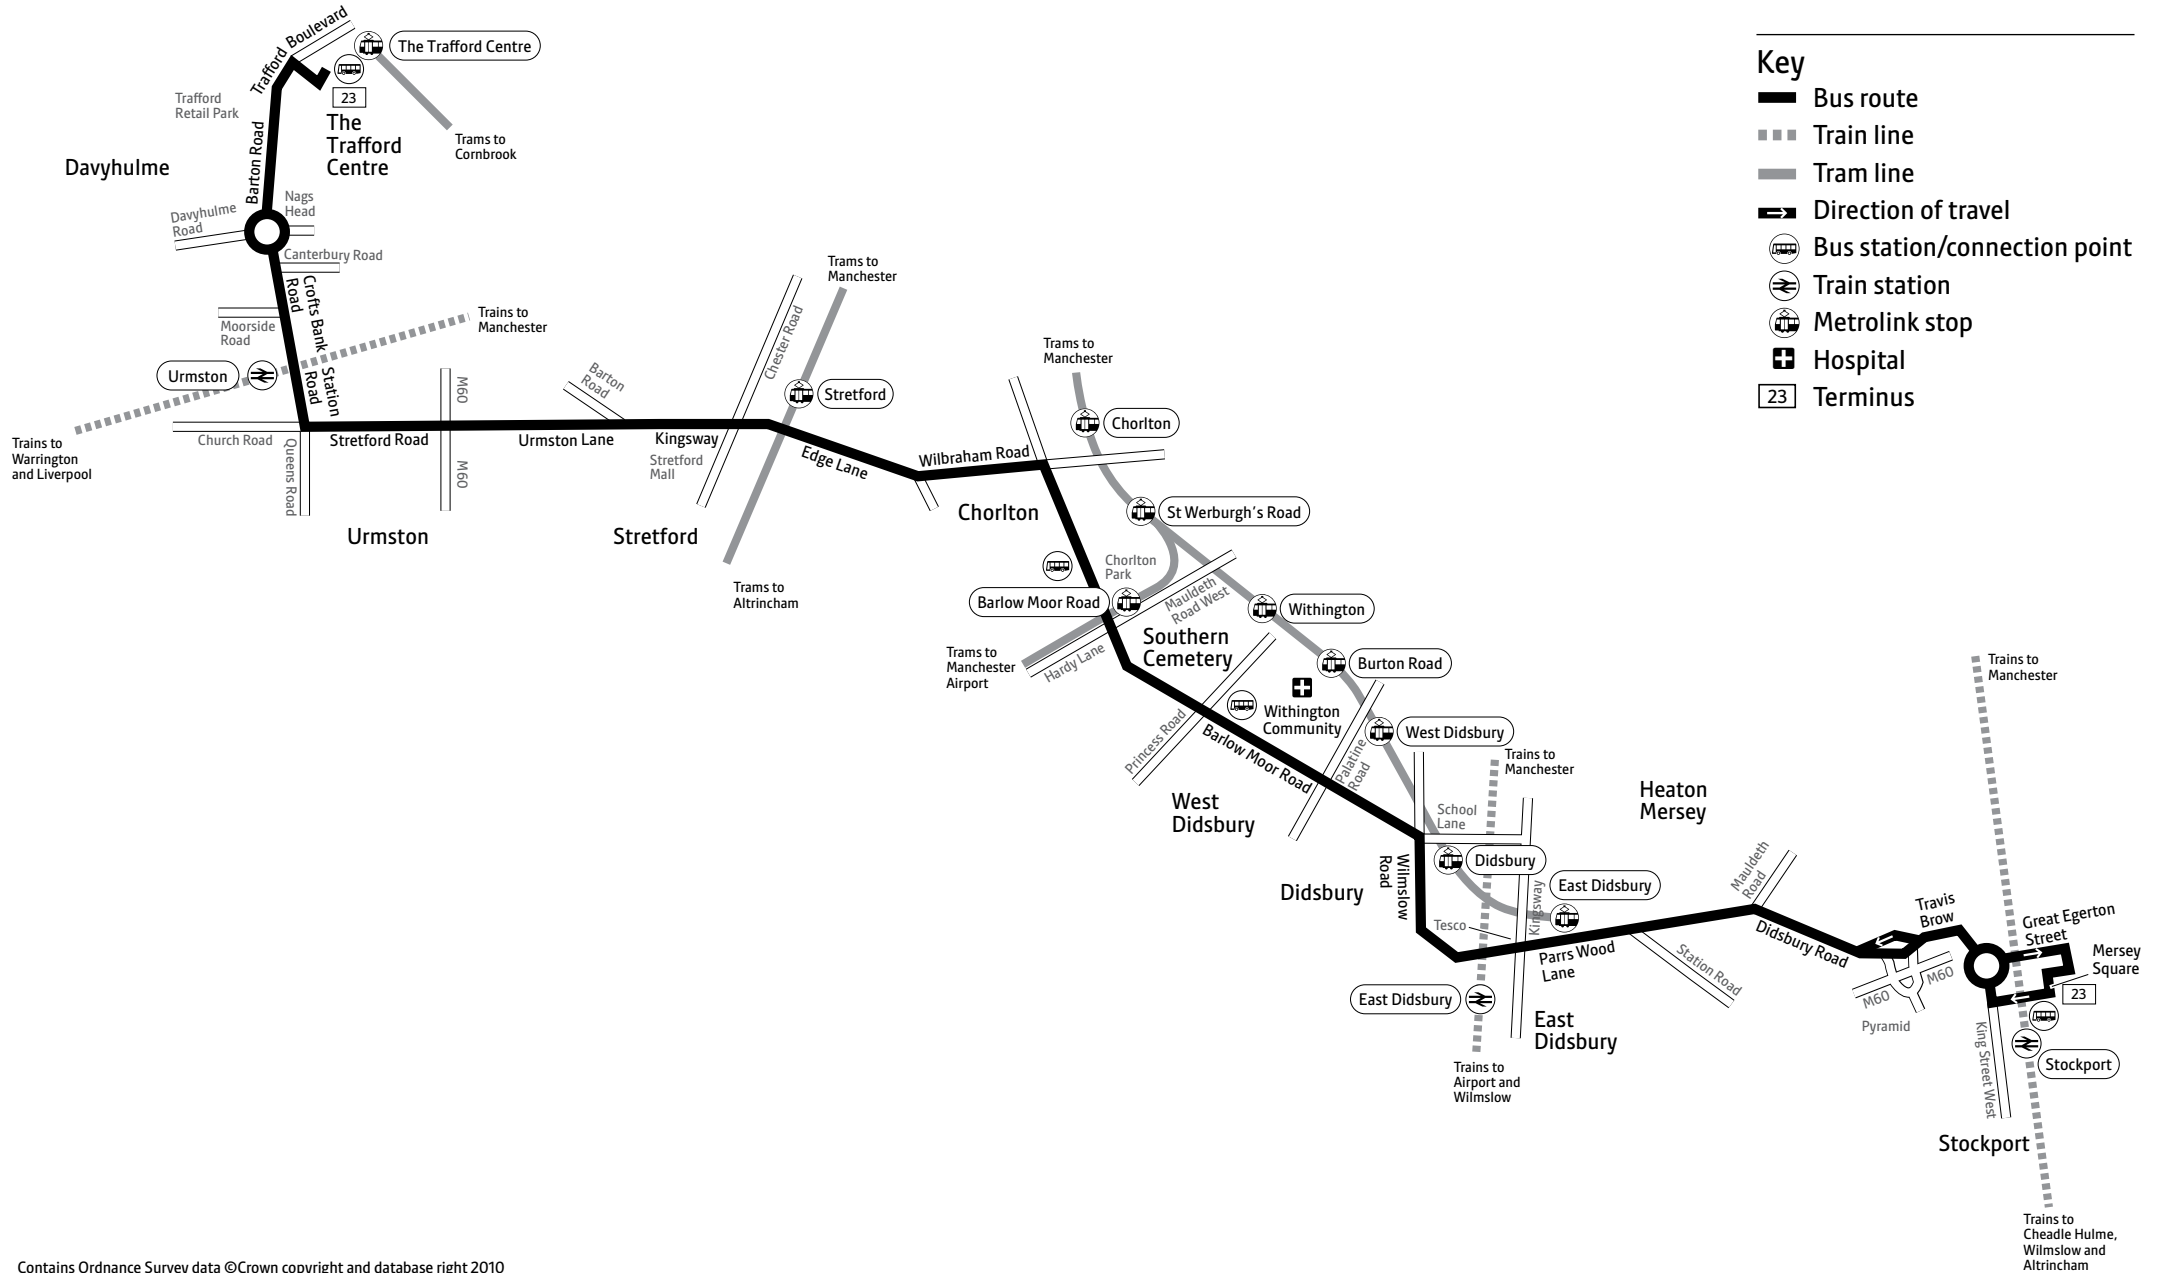

							☺	☺	☺	☺	☺								
The Trafford Centre, Bus Station	1757	1812	1832	1852	1912	1942	2016	2116	2216	2316	0003								
Crofts Bank Road/Canterbury Road	1803	1818	1838	1858	1918	1946	2020	2120	2220	2320	0007								
Urmston, Queens Road	1807	1822	1842	1902	1922	1949	2023	2123	2223	2323	0010								
Stretford Mall arr	1815	1830	1850	1910	1930	1956	2030	2130	2230	2330	0017								
Stretford Mall dep	1817	1832	1852	1912	1932	1956	2030	2130	2230	2330	0017								
Chorlton, Bus Station	1826	1841	1901	1921	1941	2003	2037	2137	2237	2337	0024								
Southern Cemetery	1831	1846	1906	1926	1946	2008	2042	2142	2242	2342	0029								
Didsbury, School Lane	1837	1852	1912	1932	1952	2013	2047	2147	2247	2347	0033								
East Didsbury, Parrs Wood	1842	1857	1917	1937	1957	2017	2051	2151	2251	2351	0037								
Stockport, Bus Station	1854	1909	1929	1949	2000	2029	2103	2203	2303	0003	0046								

 – Journey provided with the financial support of Transport for Greater Manchester

a – Starts from Barton Road/Shetland Way 3 minutes earlier

 – All bus 23 journeys are run using easy access buses. See inside front cover of this leaflet for details