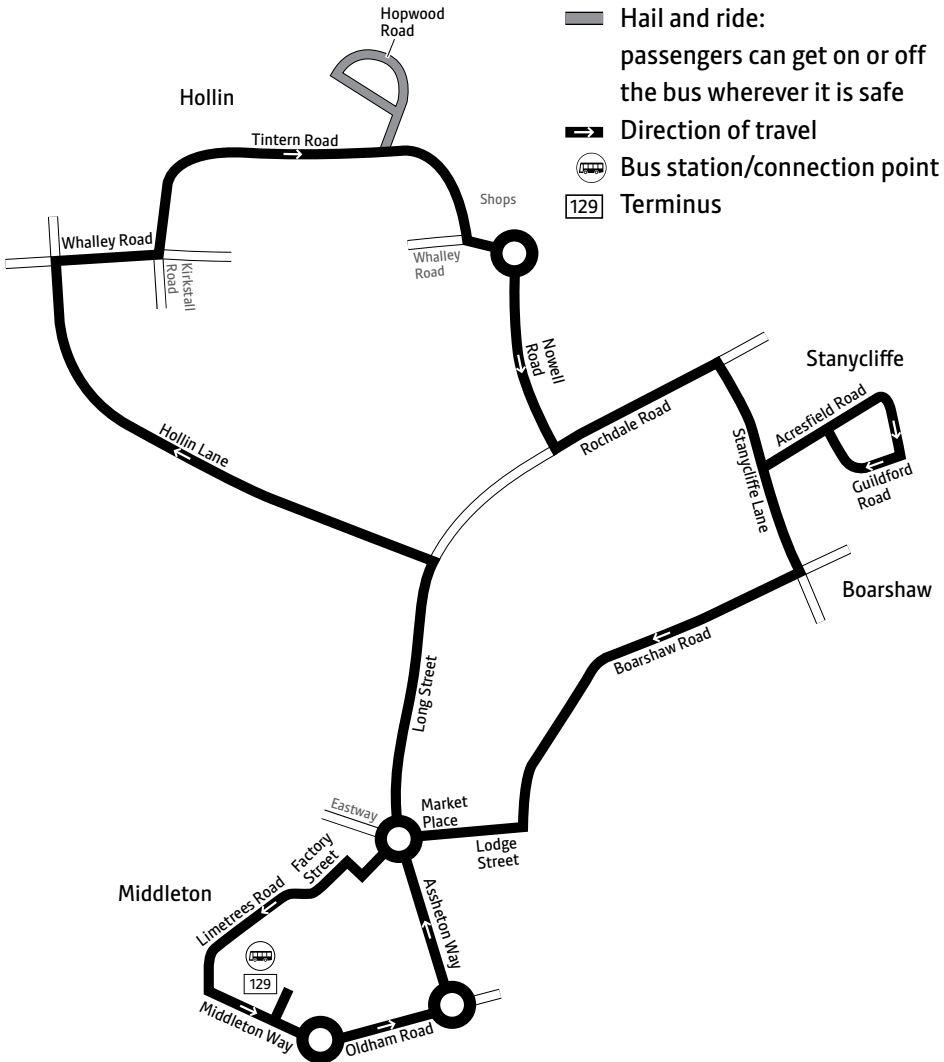

129

Key

-  Bus route
-  Hail and ride:
passengers can get on or off
the bus wherever it is safe
-  Direction of travel
-  Bus station/connection point
-  Terminus

Contains Ordnance Survey data ©Crown copyright and database right 2010
©0100022610 Transport for Greater Manchester 2018
Transport for Greater Manchester uses reasonable endeavours to check the accuracy of
information published and to publish changes to information in a timely manner. In no
event will Transport for Greater Manchester be liable for any loss that may arise from this
information being inaccurate.