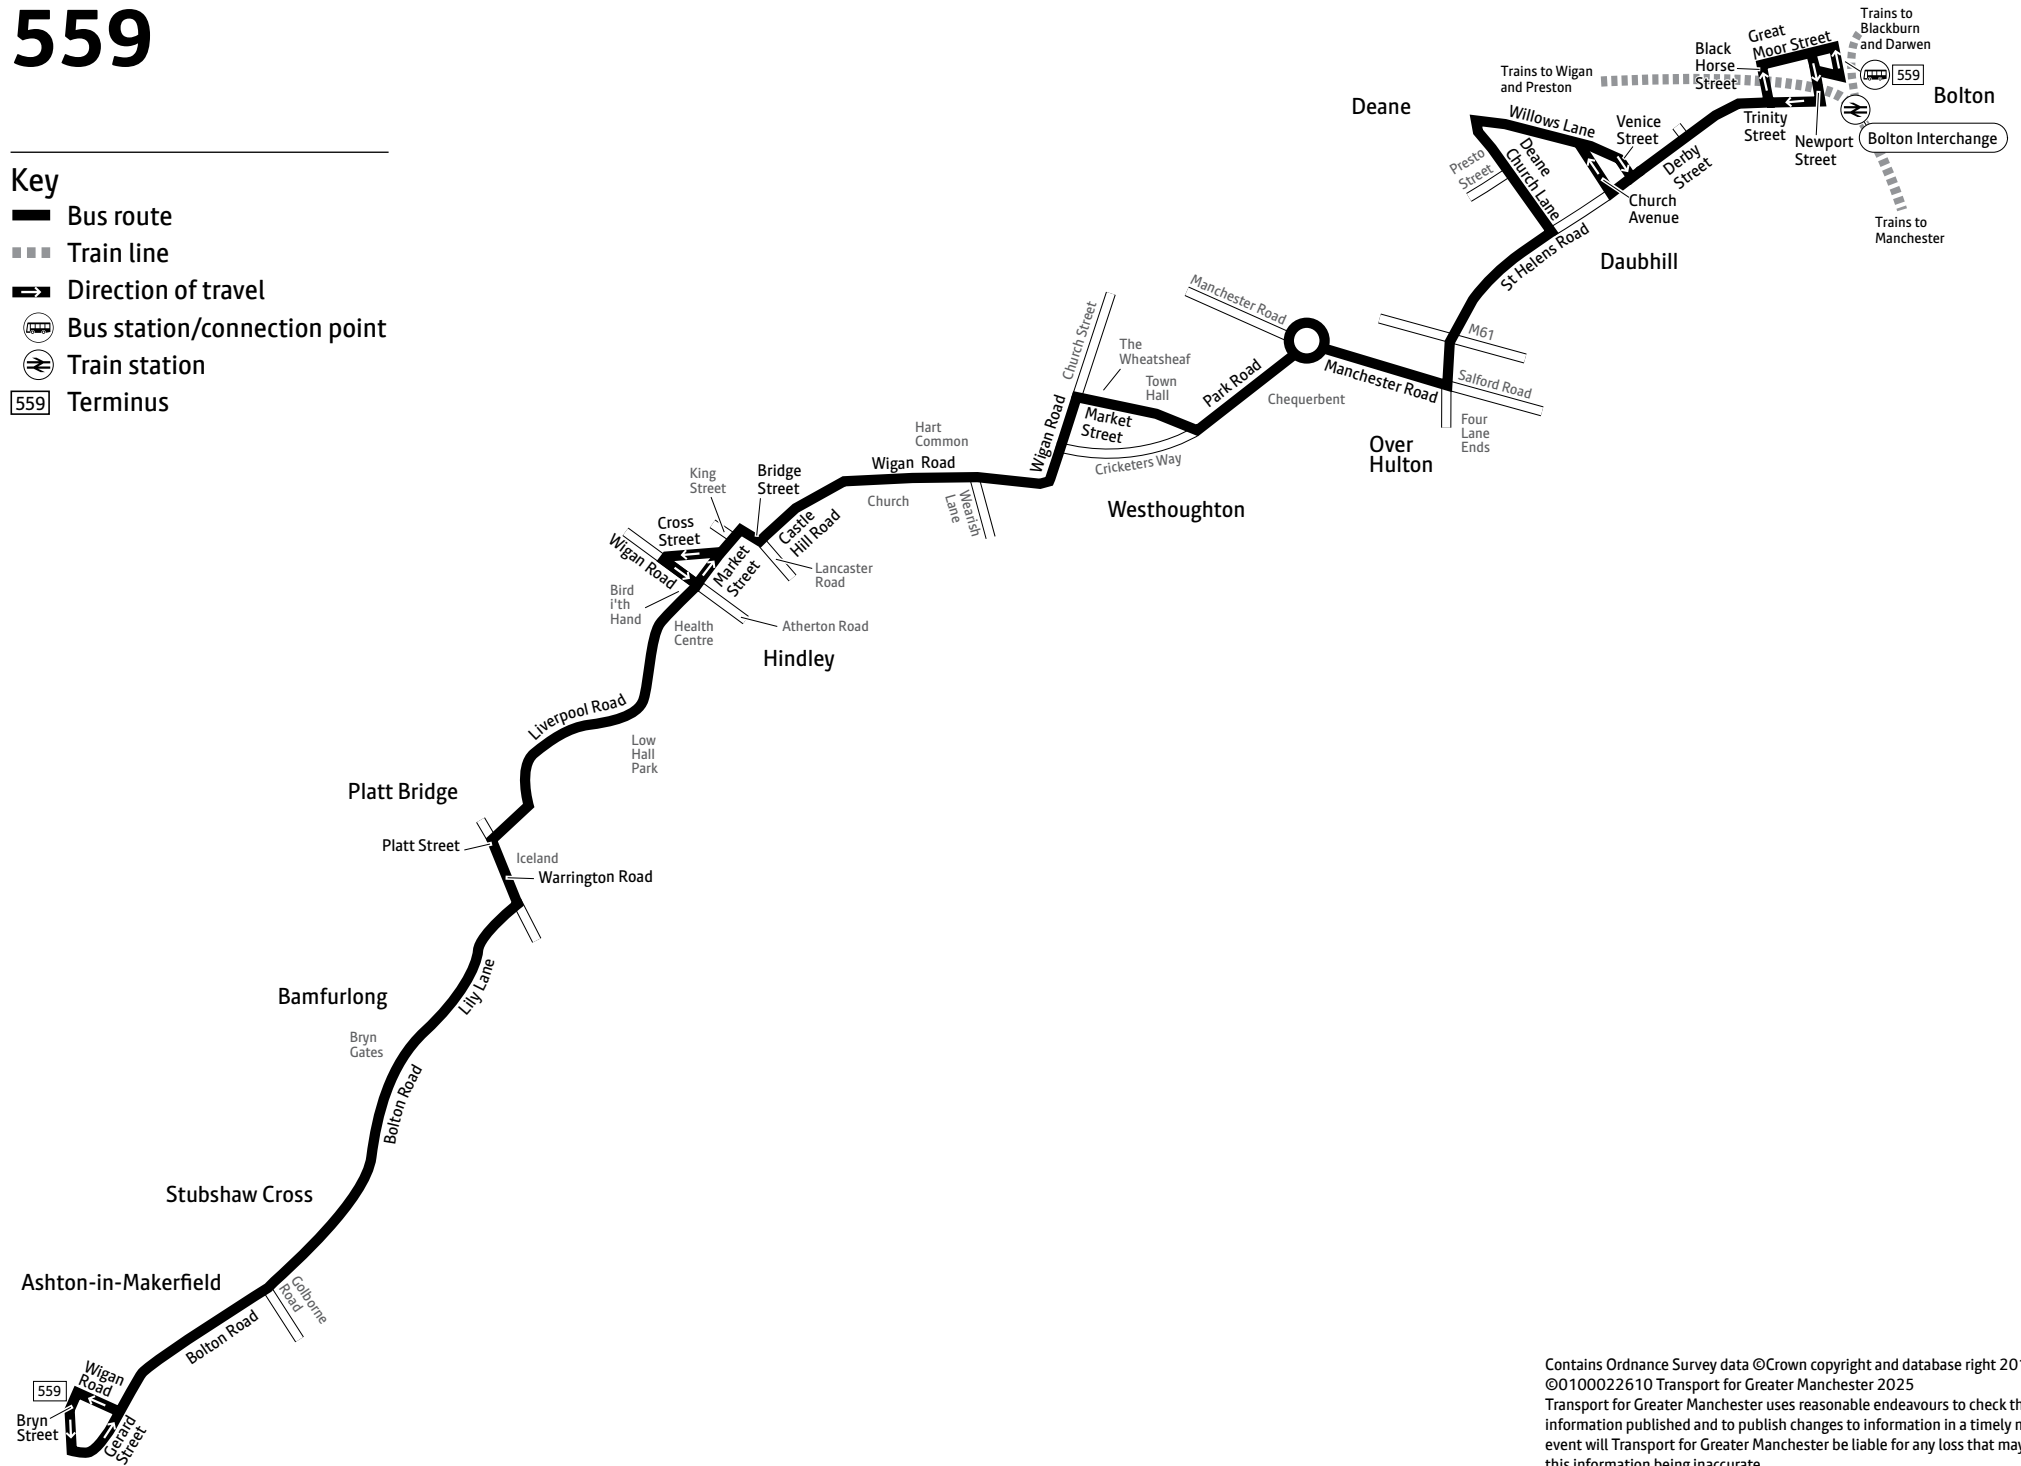

559

Key

- Bus route
- Train line
- Direction of travel
- Bus station/connection point
- Train station
- Terminus

Contains Ordnance Survey data ©Crown copyright and database right 2010
©010022610 Transport for Greater Manchester 2025
Transport for Greater Manchester uses reasonable endeavours to check the accuracy of information published and to publish changes to information in a timely manner. In no event will Transport for Greater Manchester be liable for any loss that may arise from this information being inaccurate.