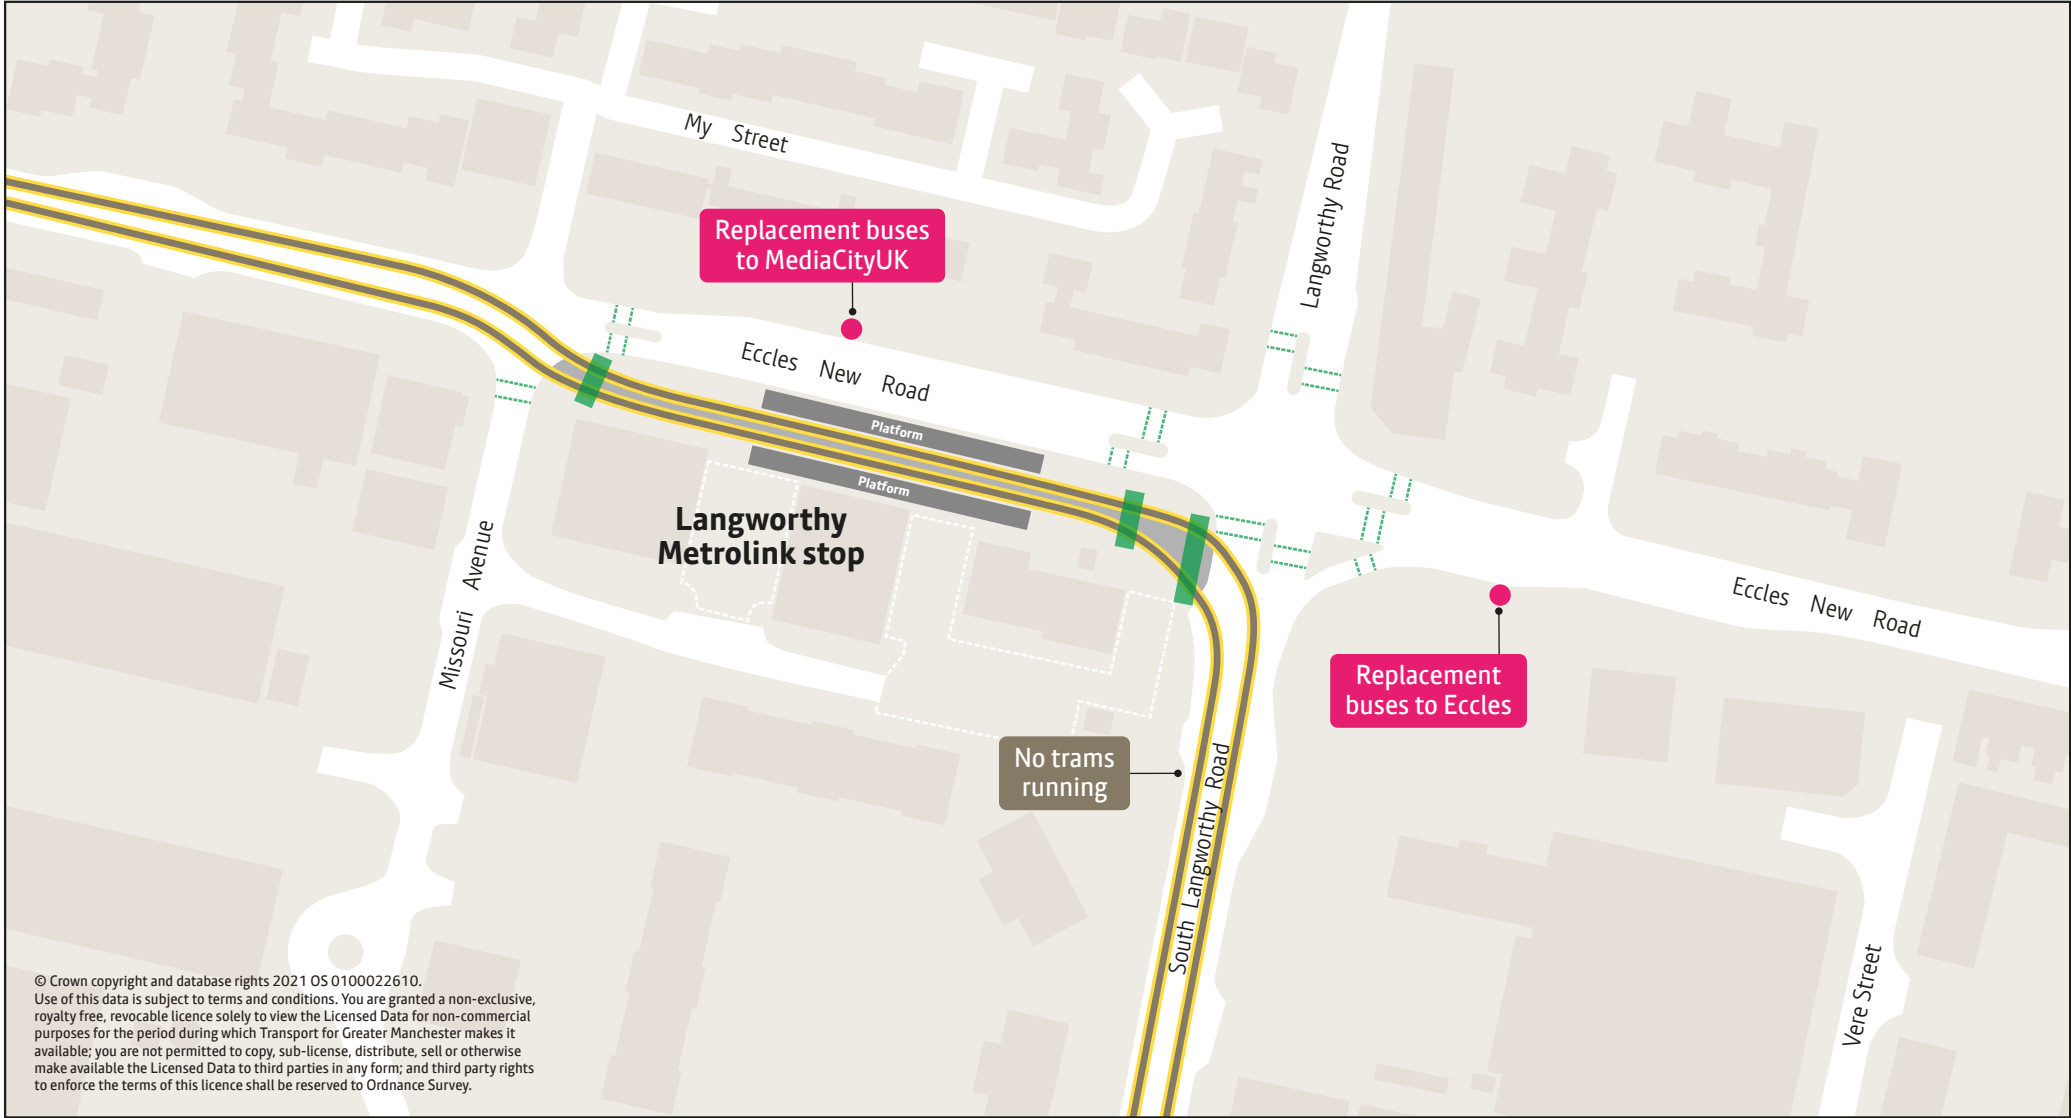

Langworthy Metrolink stop

Replacement buses to Eccles and MediaCityUK