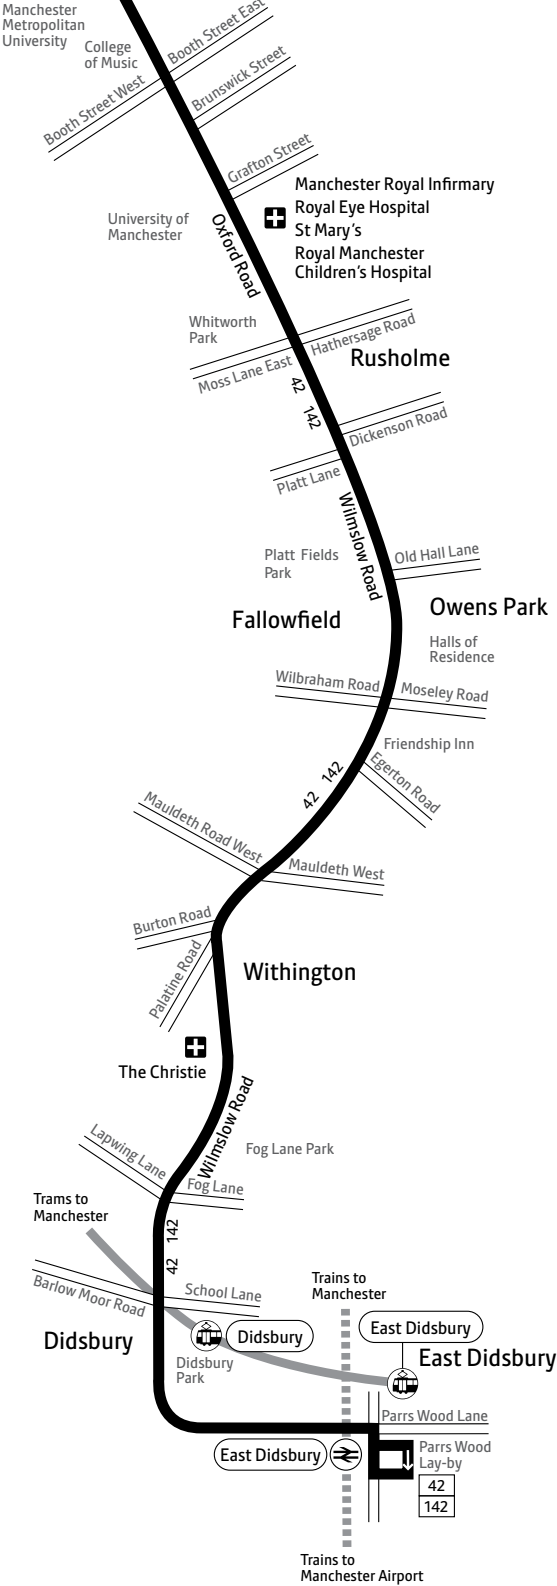

Manchester city centre

Please see enlarged map below for details of routes in this area

42 142

Key

- Bus route
- Train line
- Tram line
- Direction of travel
- Bus station/connection point
- Train station
- Metrolink stop
- Hospital
- Terminus

Routes in Manchester city centre