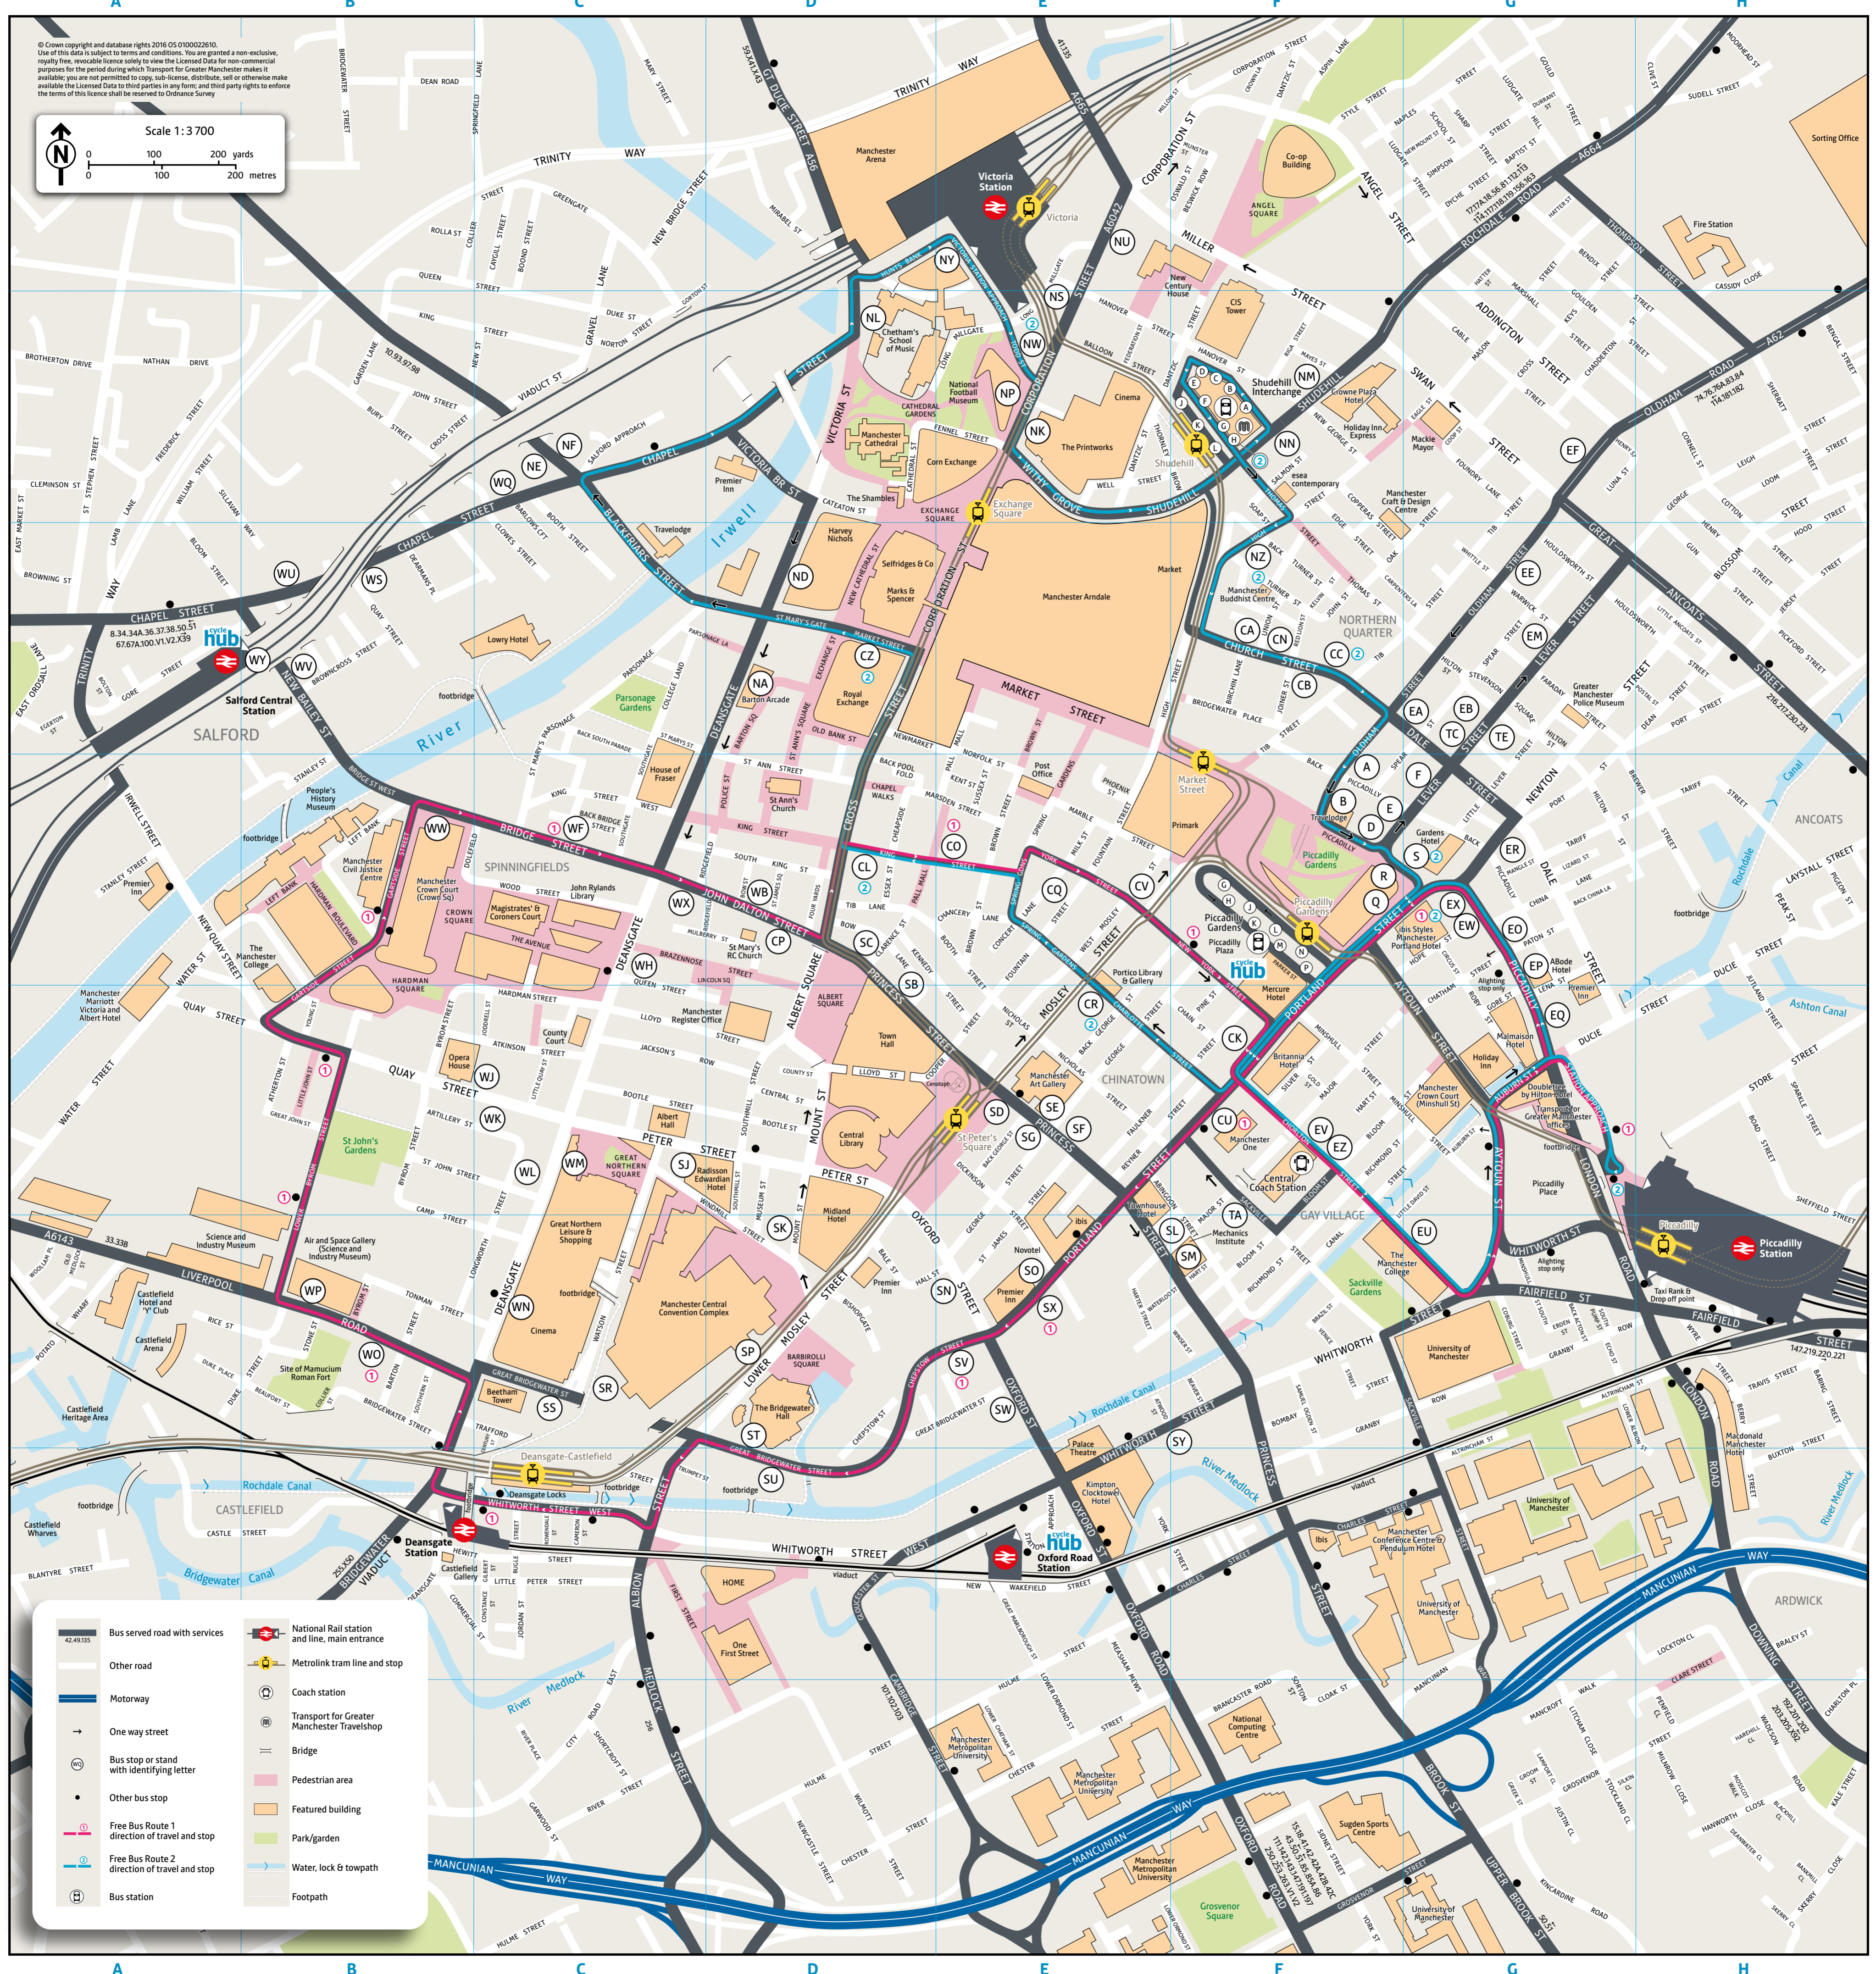

Bus served road with services		National Rail station and line, main entrance
	Other road		MetroLink tram line and stop
	Motorway		Coach station
	One way street		Transport for Greater Manchester Travelsop
	Bus stop or stand with identifying letter		Pedestrian area
	Other bus stop		Featured building
	Free Bus Route 1 direction of travel and stop		Park/garden
	Free Bus Route 2 direction of travel and stop		Water, lock & towpath
	Bus station		Footpath