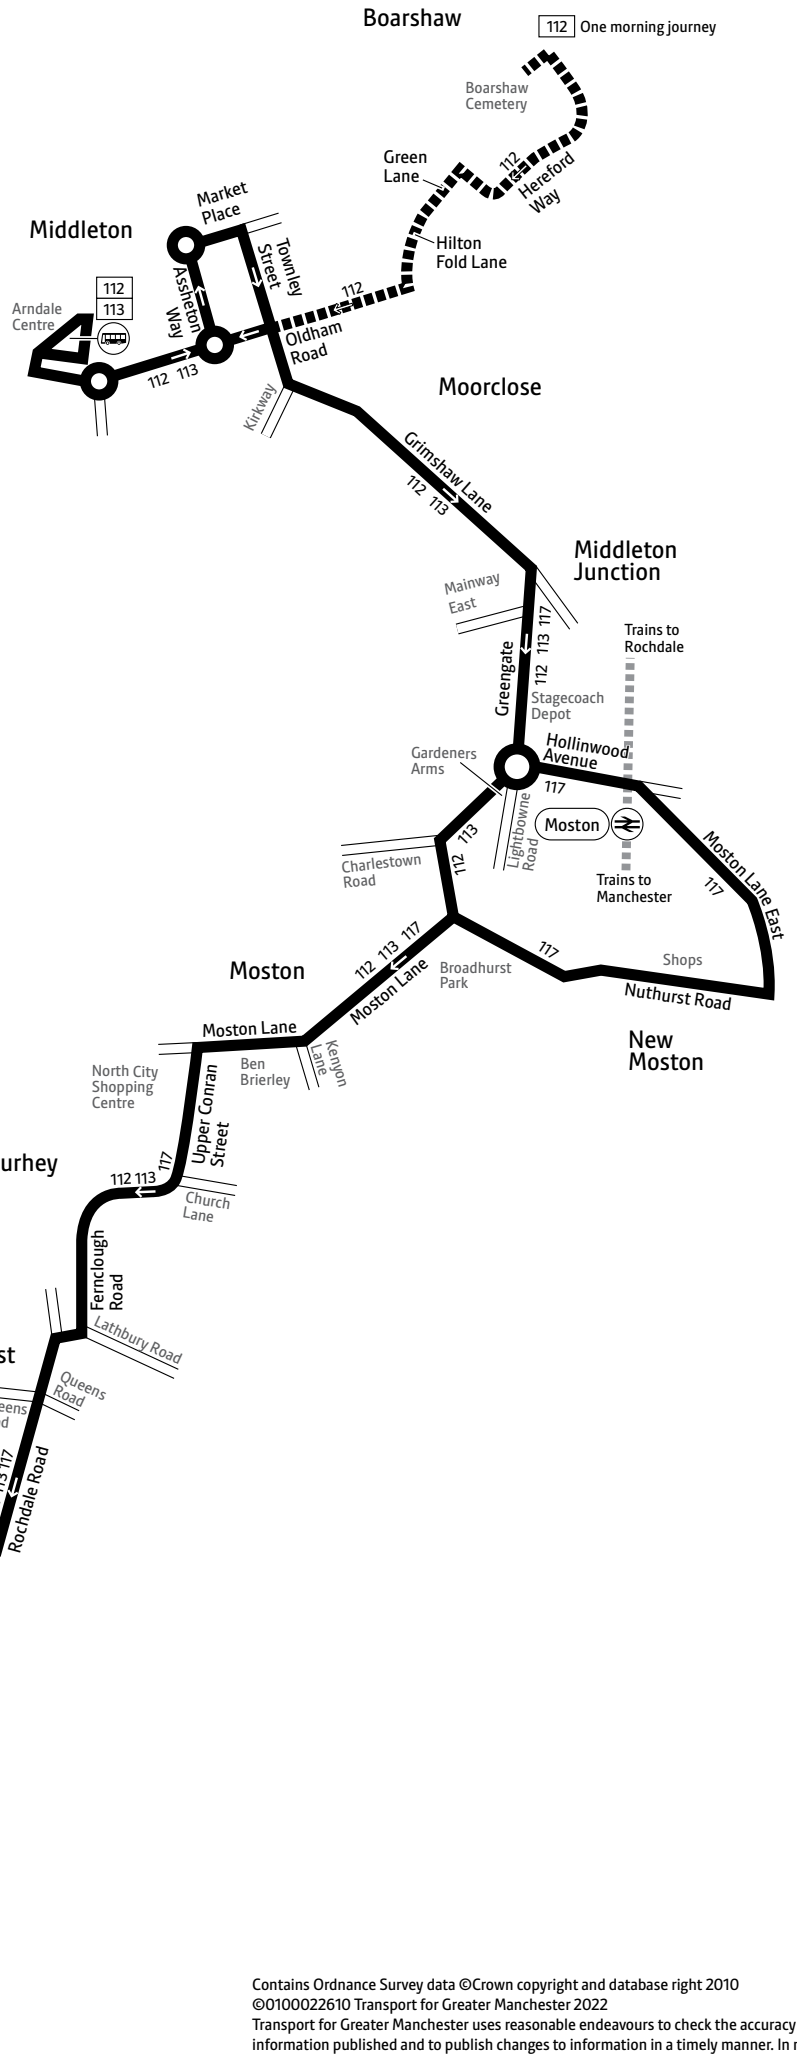

112 113 117

Key

- Bus route
- Monday to Friday peak periods only
- Train line
- Tram line
- Direction of travel
- Bus station/connection point
- Train station
- Metrolink stop
- Terminus

Routes in Manchester city centre