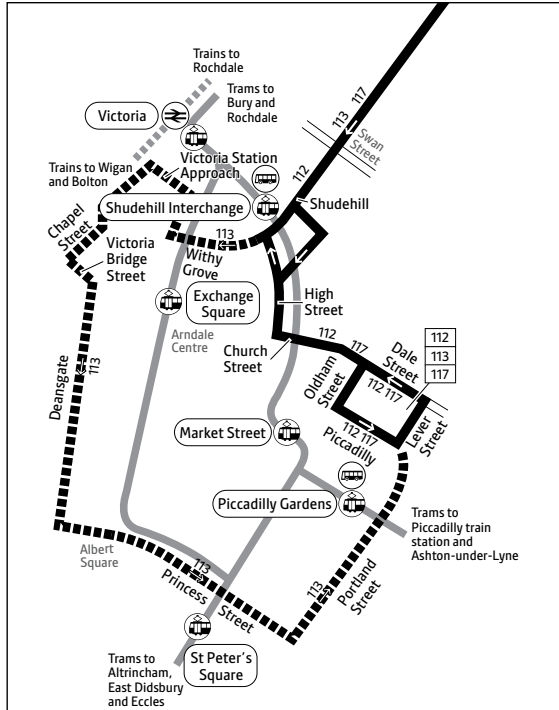

112 113 117

Key

- Bus route
- Monday to Friday peak periods only
- Train line
- Tram line
- Direction of travel
- Bus station/connection point
- Train station
- Metrolink stop
- Terminus

Routes in Manchester city centre