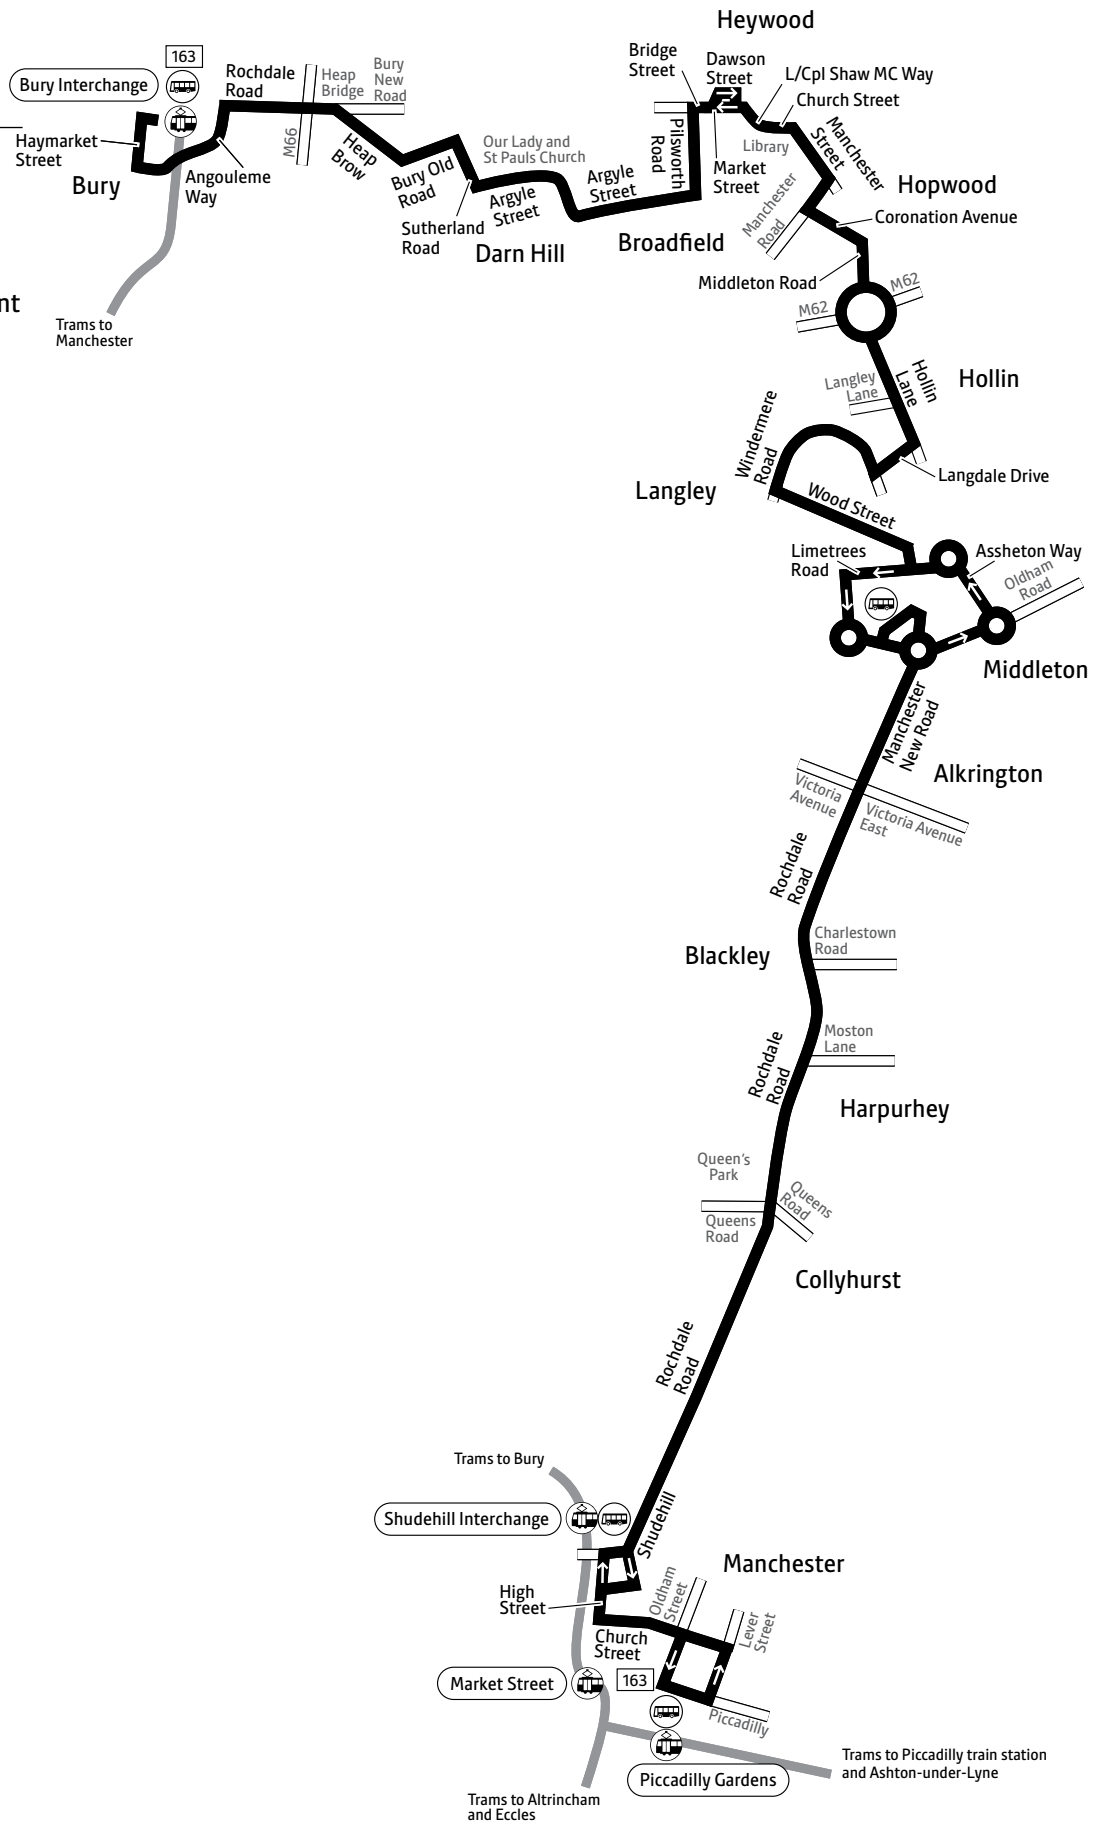

163

Key

- Bus route
- Tram line
- Direction of travel
- Bus station/connection point
- Metrolink stop
- Terminus