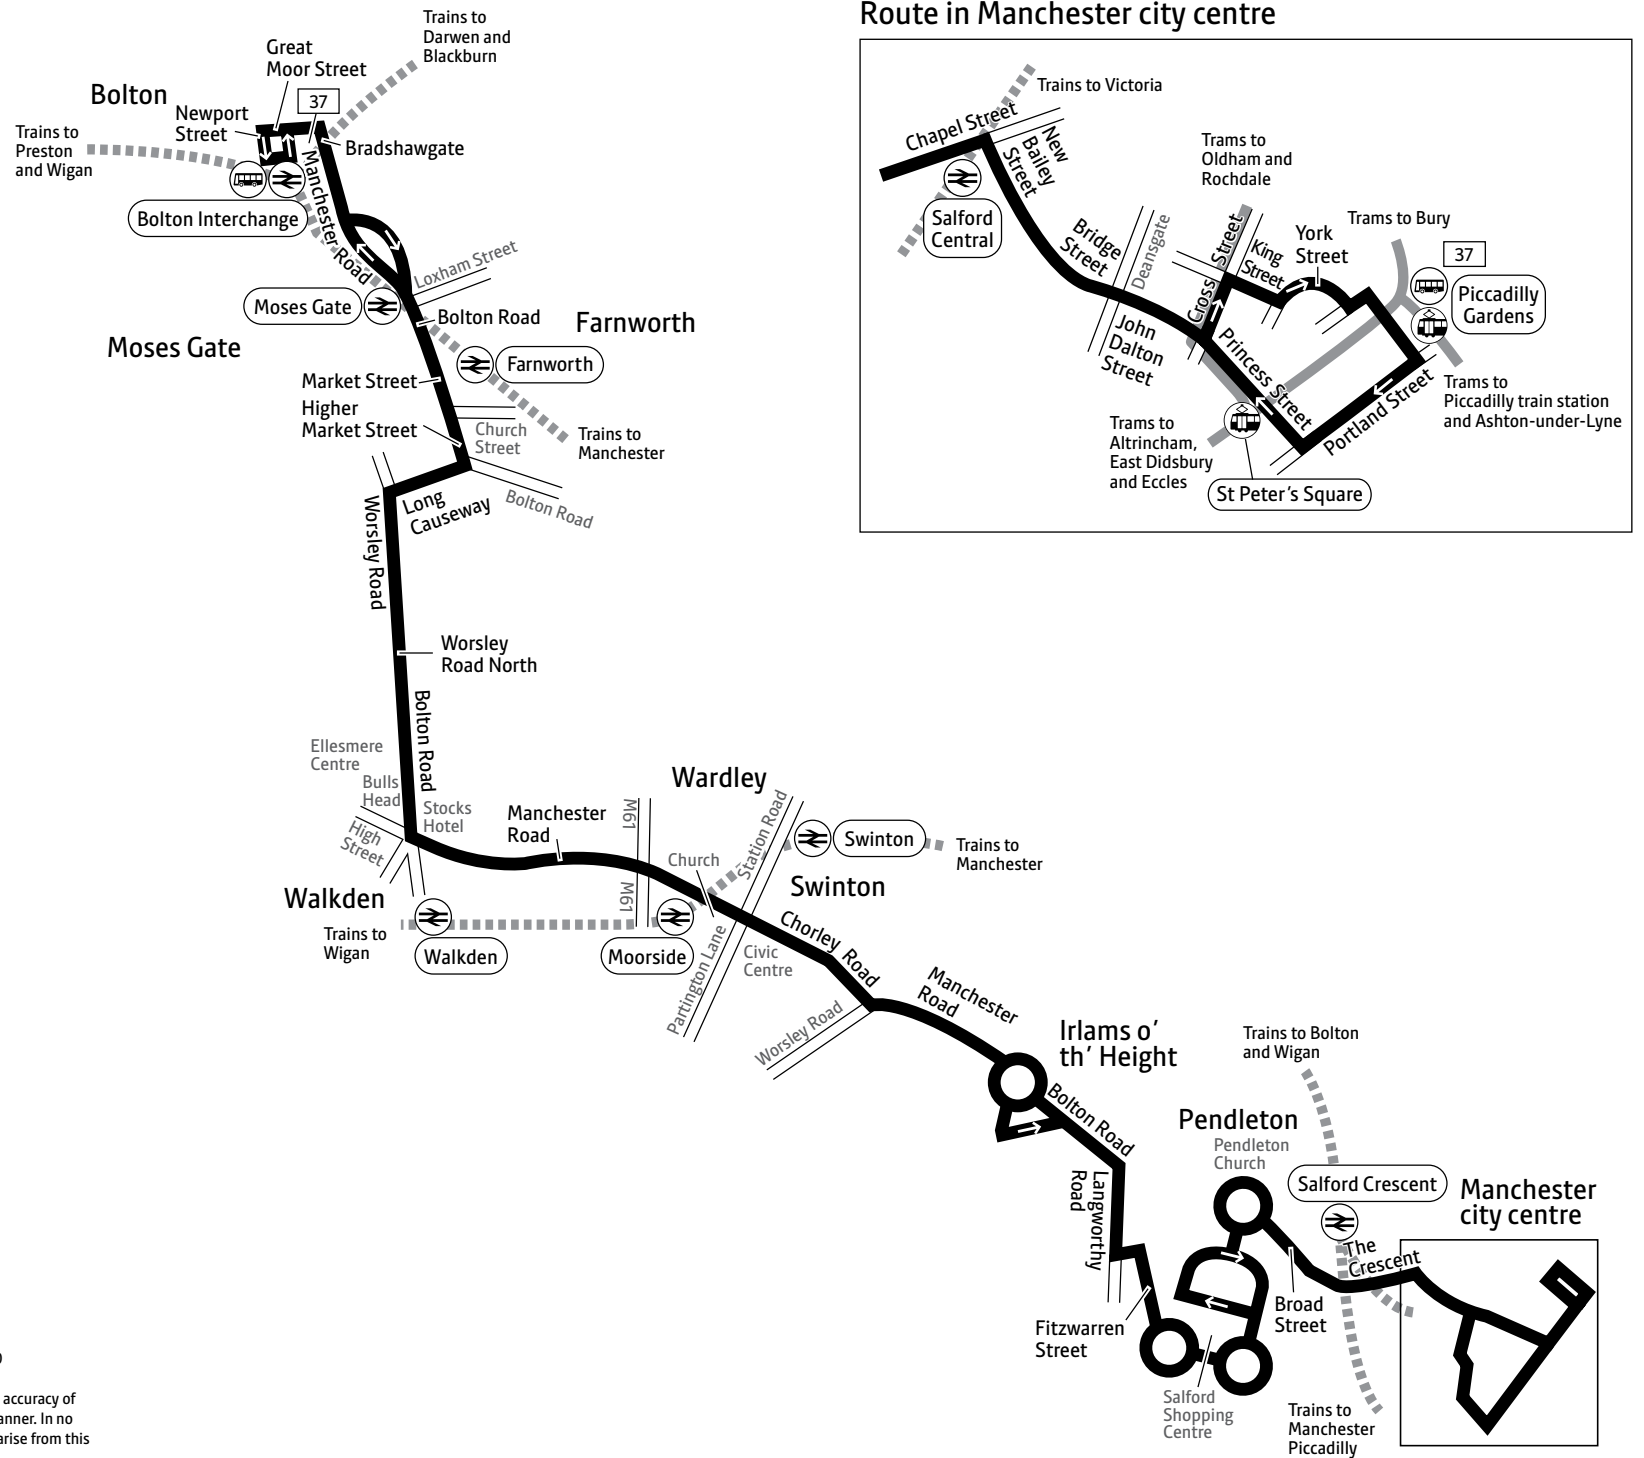

Key

- Bus route
- Train line
- Tram line
- Direction of travel
- Bus station/connection point
- Train station
- Metrolink stop
- Terminus