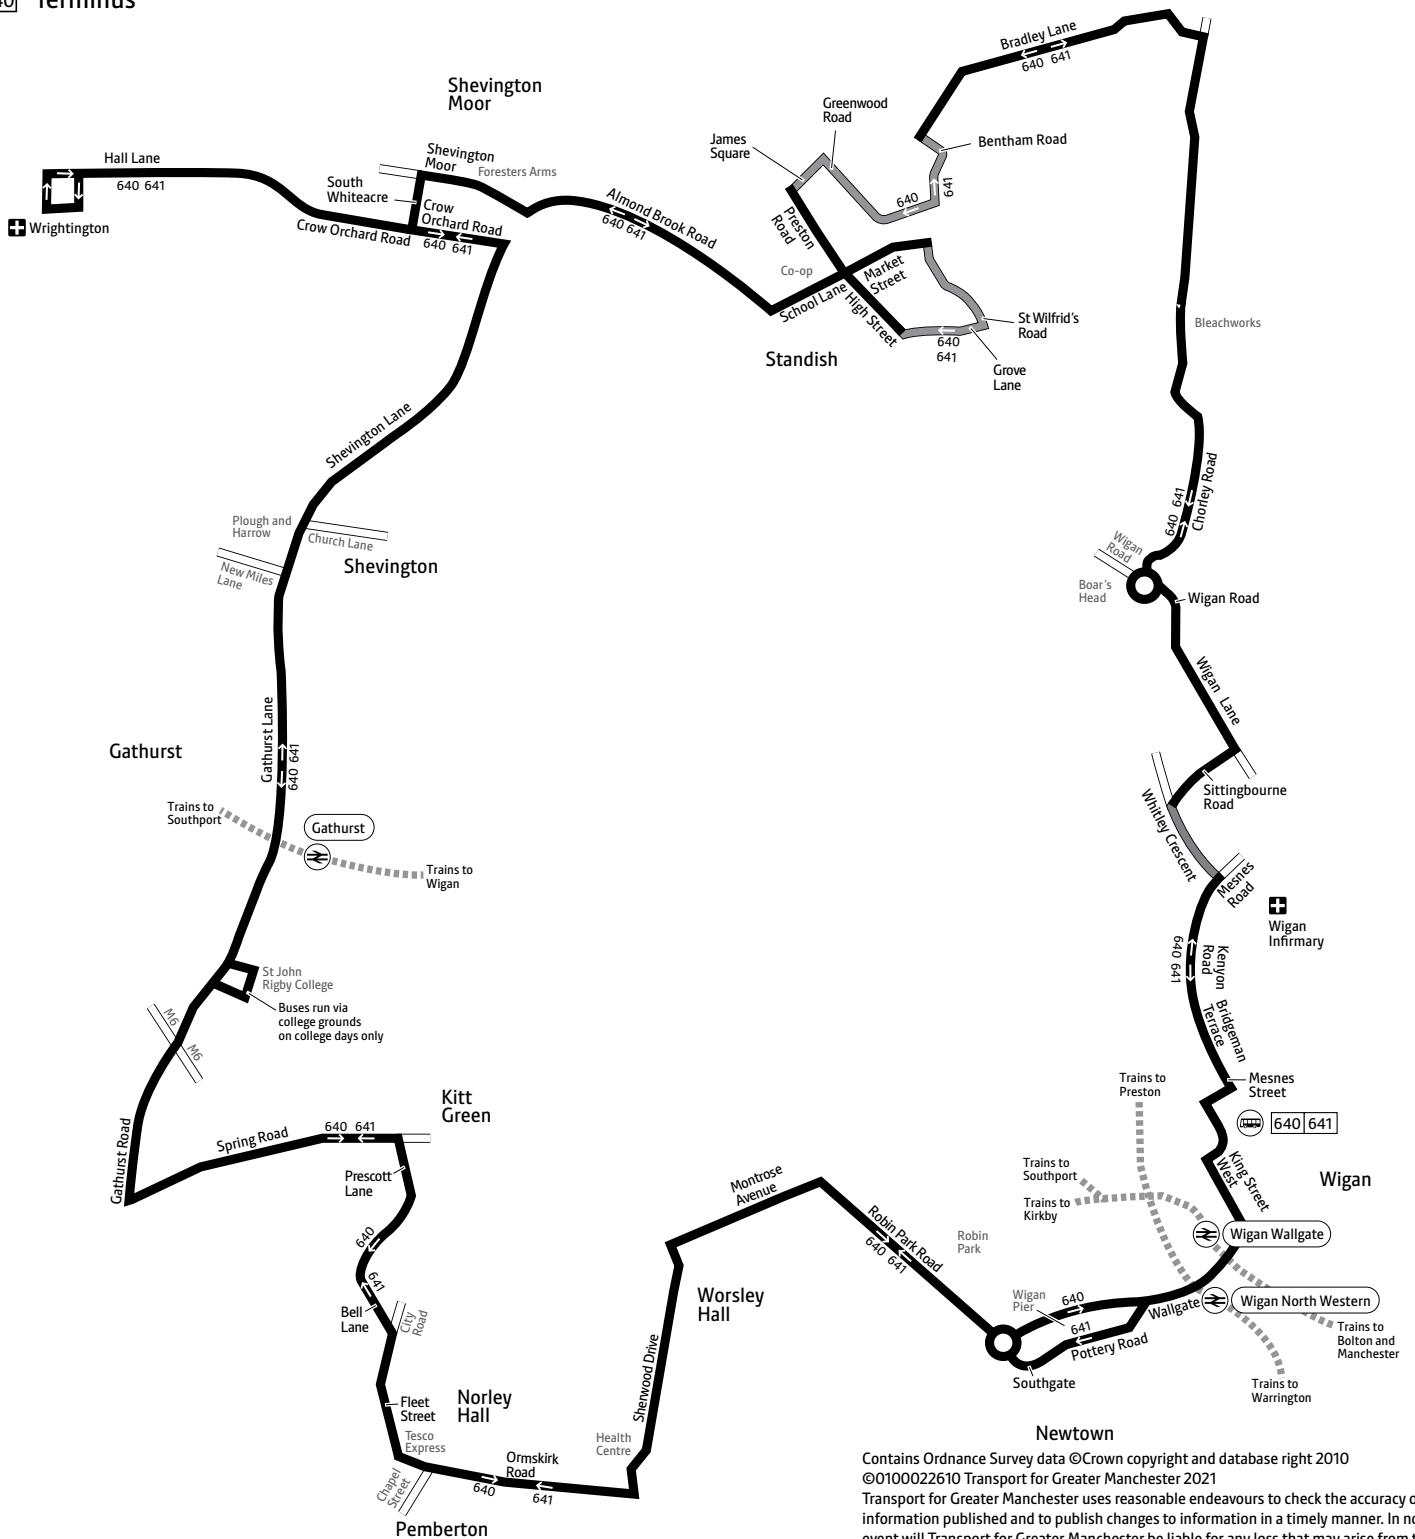

640 641

Key

- Bus route
- Hail and ride:
  passengers can get on or off
  the bus wherever it is safe
- Train line
- Direction of travel
- Bus station/connection point
- Train station
- Hospital
- Terminus

Contains Ordnance Survey data ©Crown copyright and database right 2010
©0100022610 Transport for Greater Manchester 2021
Transport for Greater Manchester uses reasonable endeavours to check the accuracy of
information published and to publish changes to information in a timely manner. In no
event will Transport for Greater Manchester be liable for any loss that may arise from this
information being inaccurate.