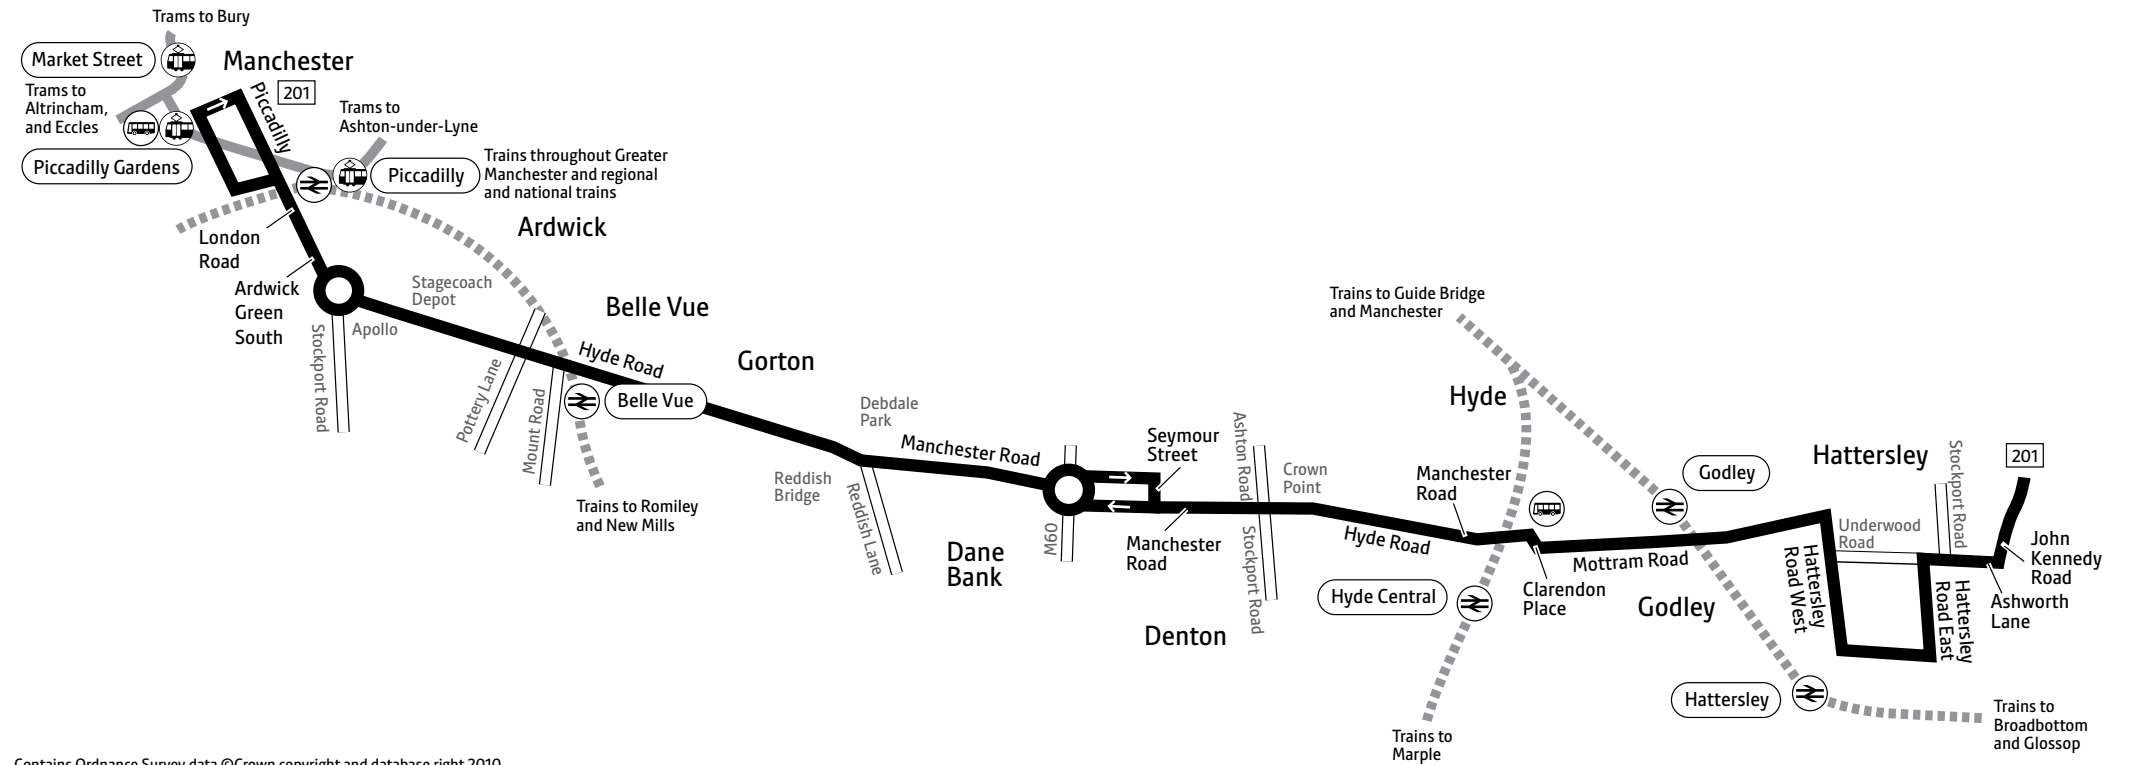

F – Friday nights/Saturday mornings only

♿ – All bus 201 journeys are run using easy access buses. See inside front cover of this leaflet for details

201

Key

-  Bus route
-  Train line
-  Tram line
-  Direction of travel
-  Bus station/connection point
-  Train station
-  Metrolink stop
-  Terminus