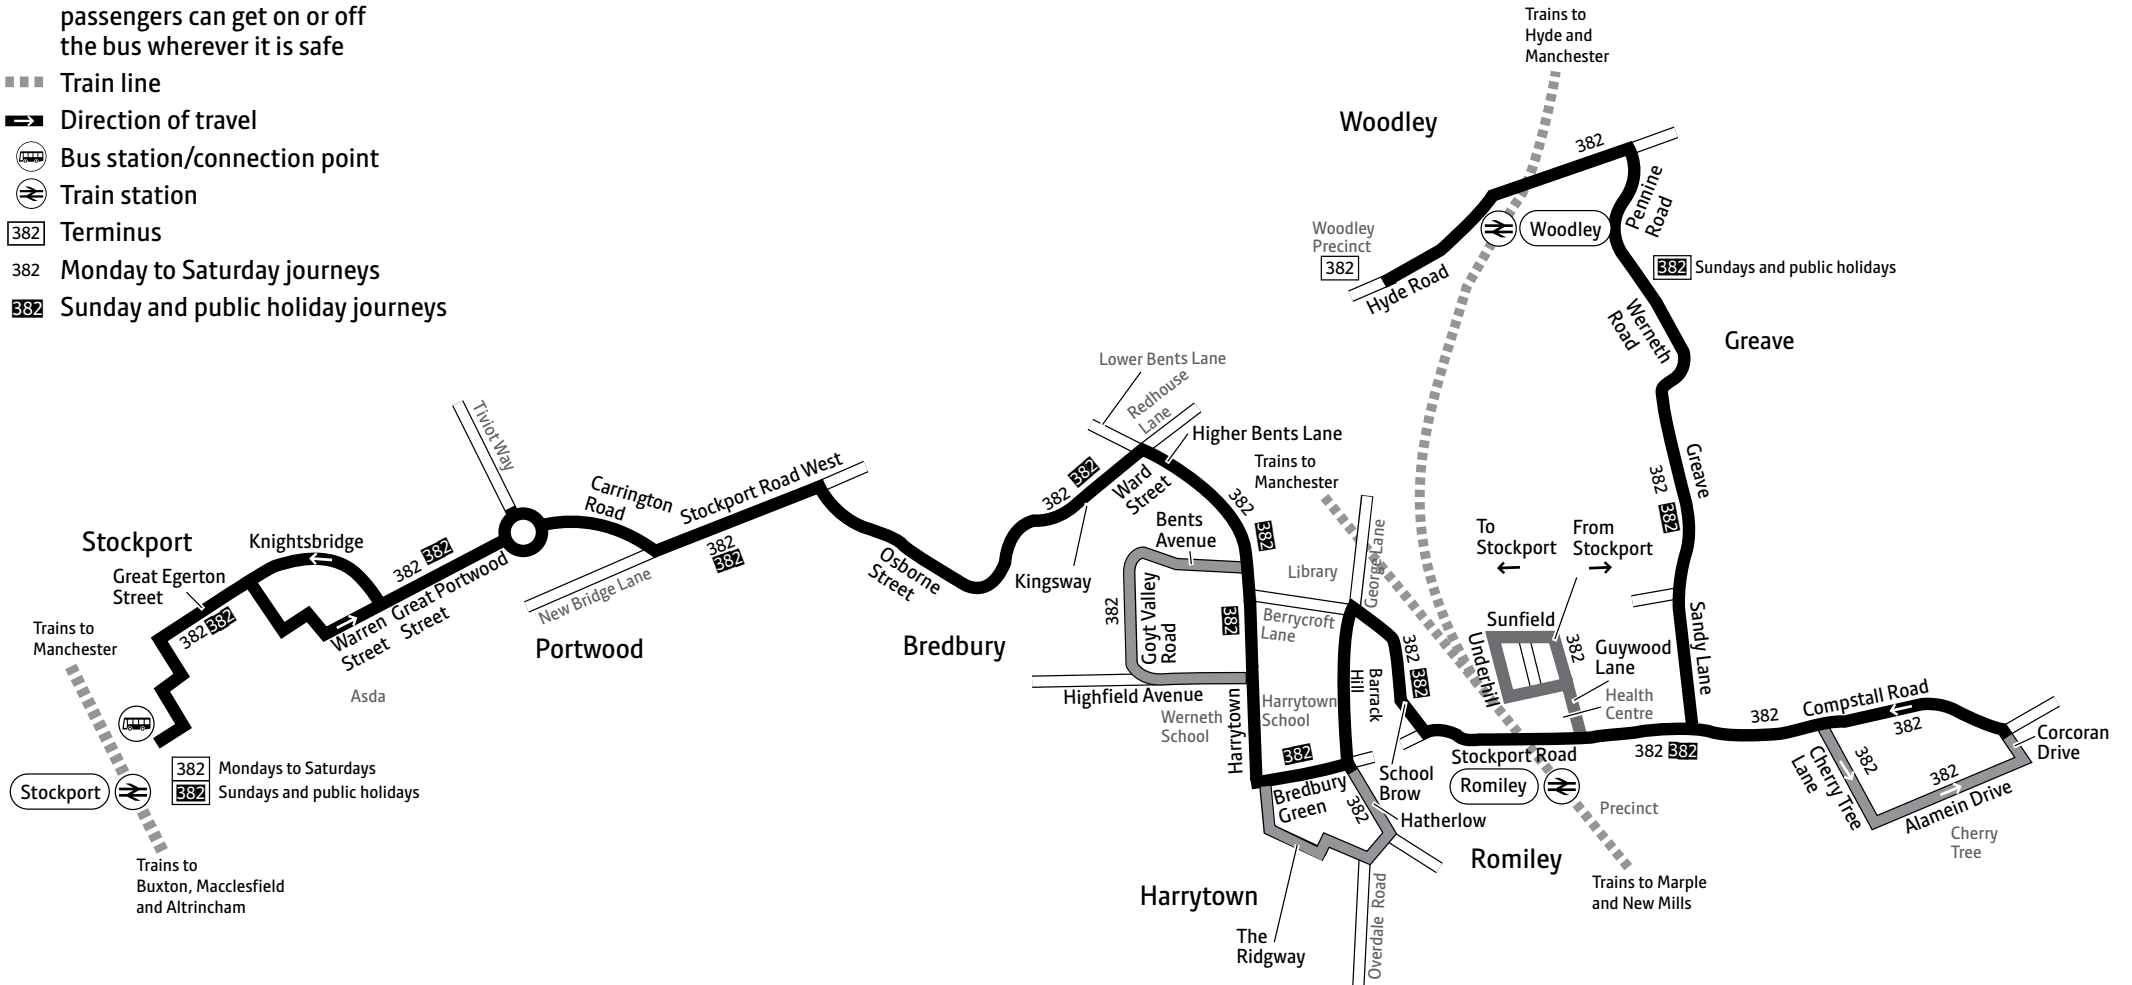

## Key

-  Bus route
-  Hail and ride:  
passengers can get on or off  
the bus wherever it is safe
-  Train line
-  Direction of travel
-  Bus station/connection point
-  Train station
-  Terminus
-  Monday to Saturday journeys
-  Sunday and public holiday journeys

## Saturdays

Woodley, Precinct	0755		1755						
Greave, Pennine Road	0759	and	1759						
Romiley, Corcoran Drive	0808	every	1808						
Romiley, Train Station	0816	hour	1816						
Werneth School	0825	until	1825						
Osborne Street/Kingsway	0832		1832						
Stockport, Bus Station	0848		1848						

## Sundays and public holidays (except Christmas and New Year period)

Greave, Pennine Road	1024	and	1624						
Romiley, Train Station	1029	every	1629						
Werneth School	1035	hour	1635						
Osborne Street/Kingsway	1040	until	1640						
Stockport, Bus Station	1050		1650						