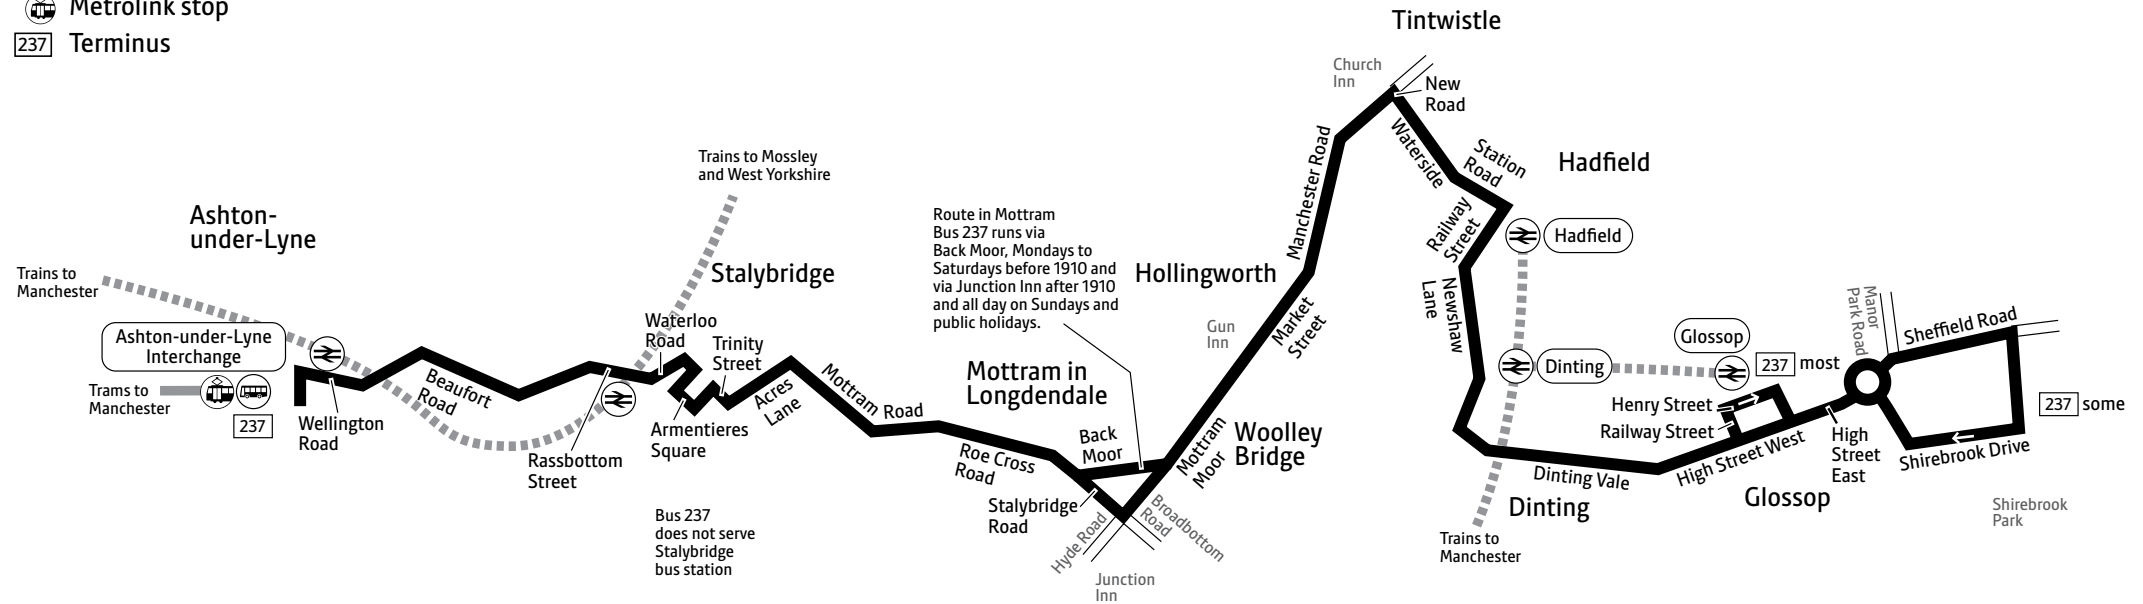

237

Key

- Bus route
- Train line
- Tram line
- Direction of travel
- Bus station/connection point
- Train station
- Metrolink stop
- Terminus