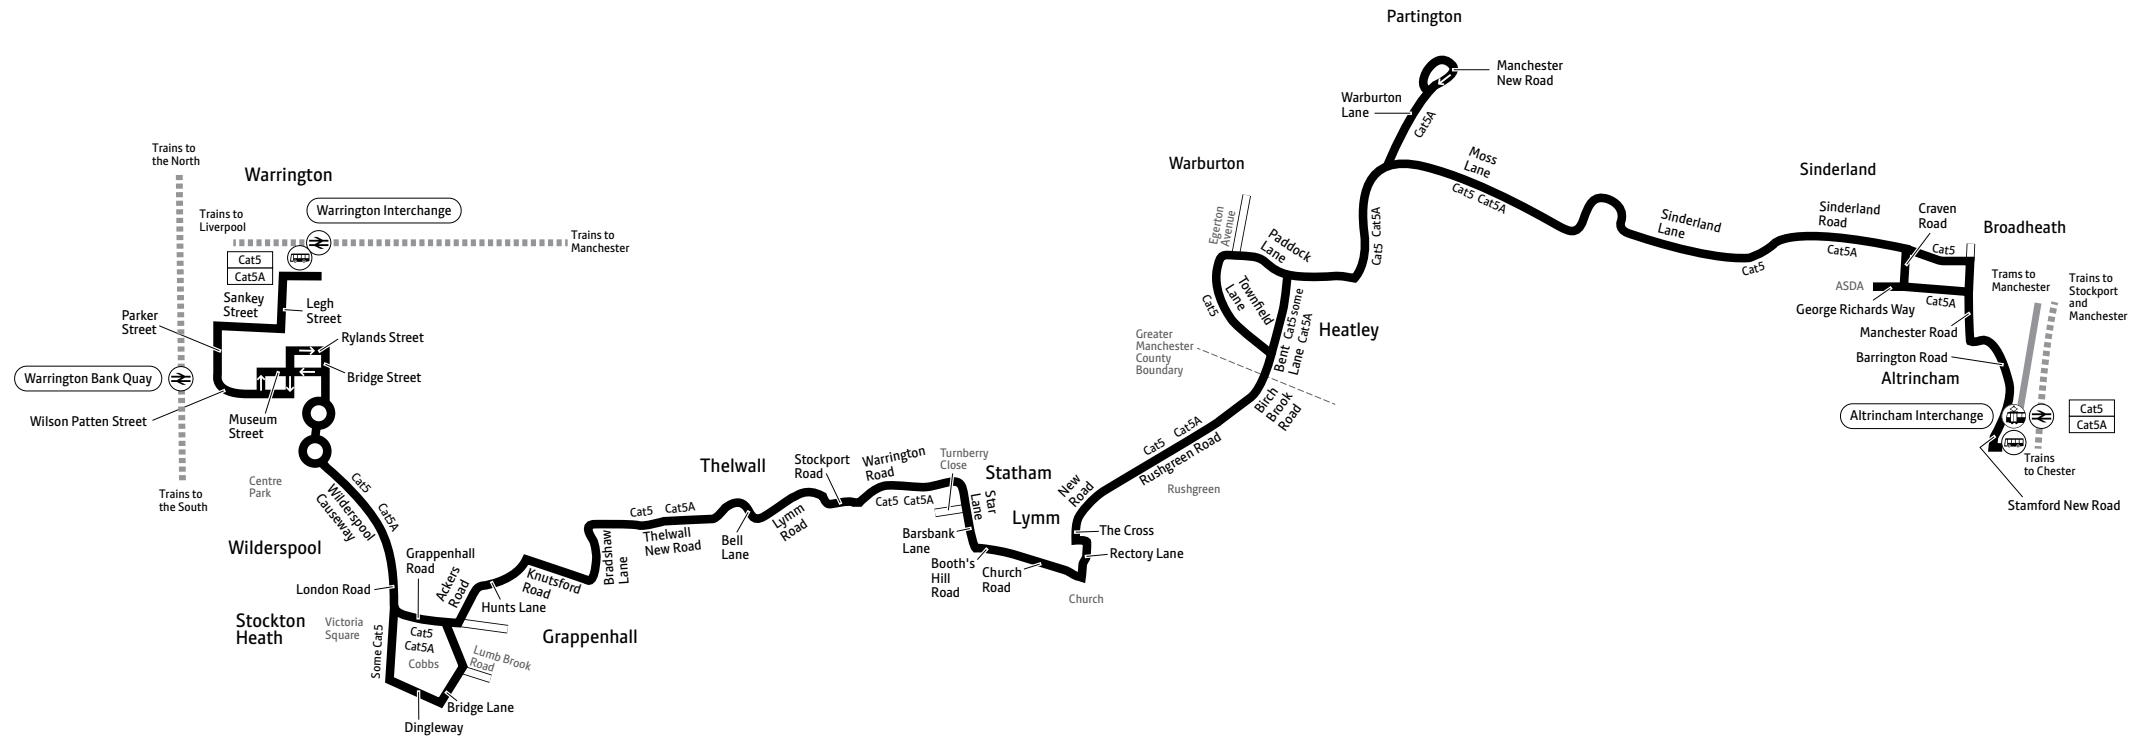

Cat5 Cat5A

Key

- Bus route
- Train line
- Tram line
- Direction of travel
- Bus station/connection point
- Train station
- Metrolink stop
- Terminus

Contains Ordnance Survey data ©Crown copyright and database right 2010
©0100022610 Transport for Greater Manchester 2021
Transport for Greater Manchester uses reasonable endeavours to check the accuracy of information published and to publish changes to information in a timely manner. In no event will Transport for Greater Manchester be liable for any loss that may arise from this information being inaccurate.