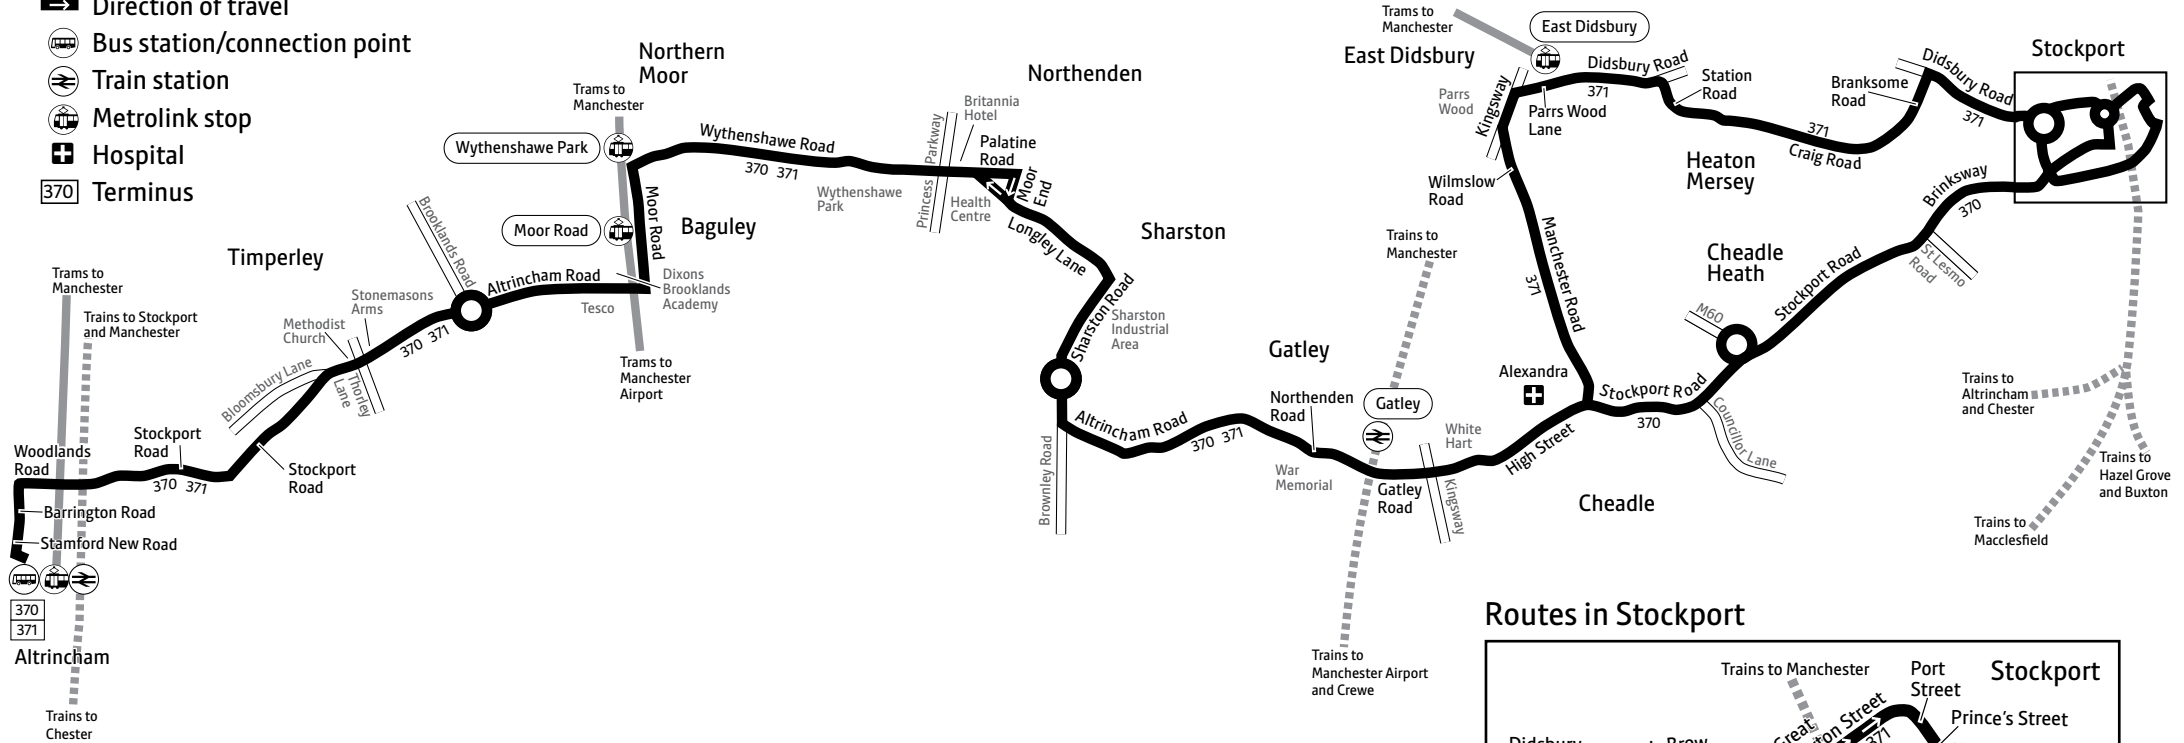

Buses 370 and 371 are provided with the financial support of Transport for Greater Manchester

a – Run by Stagecoach. All other journeys are run by Diamond

♻️ – All bus 370 and 371 journeys are run using easy access buses. See inside front cover of this leaflet for details

370 371

Key

-  Bus route
-  Train line
-  Tram line
-  Direction of travel
-  Bus station/connection point
-  Train station
-  Metrolink stop
-  Hospital
-  Terminus

Routes in Stockport

Contains Ordnance Survey data ©Crown copyright and database right 2010
 ©0100022610 Transport for Greater Manchester 2023
 Transport for Greater Manchester uses reasonable endeavours to check the accuracy of information published and to publish changes to information in a timely manner. In no event will Transport for Greater Manchester be liable for any loss that may arise from this information being inaccurate.

a – Run by Stagecoach. All other journeys are run by Diamond

♻ – All bus 370 and 371 journeys are run using easy access buses. See inside front cover of this leaflet for details

Stockport — Edgeley — Cheadle — Sharston — Altrincham