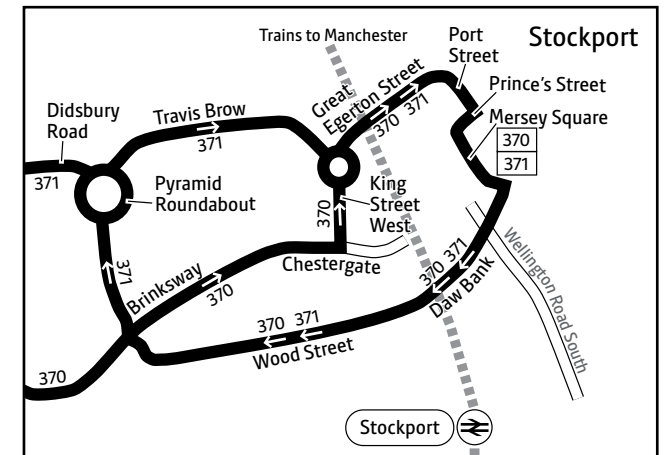

370 371

Key

-  Bus route
-  Train line
-  Tram line
-  Direction of travel
-  Bus station/connection point
-  Train station
-  Metrolink stop
-  Hospital
-  Terminus

Routes in Stockport

Contains Ordnance Survey data ©Crown copyright and database right 2010
 ©0100022610 Transport for Greater Manchester 2023
 Transport for Greater Manchester uses reasonable endeavours to check the accuracy of information published and to publish changes to information in a timely manner. In no event will Transport for Greater Manchester be liable for any loss that may arise from this information being inaccurate.