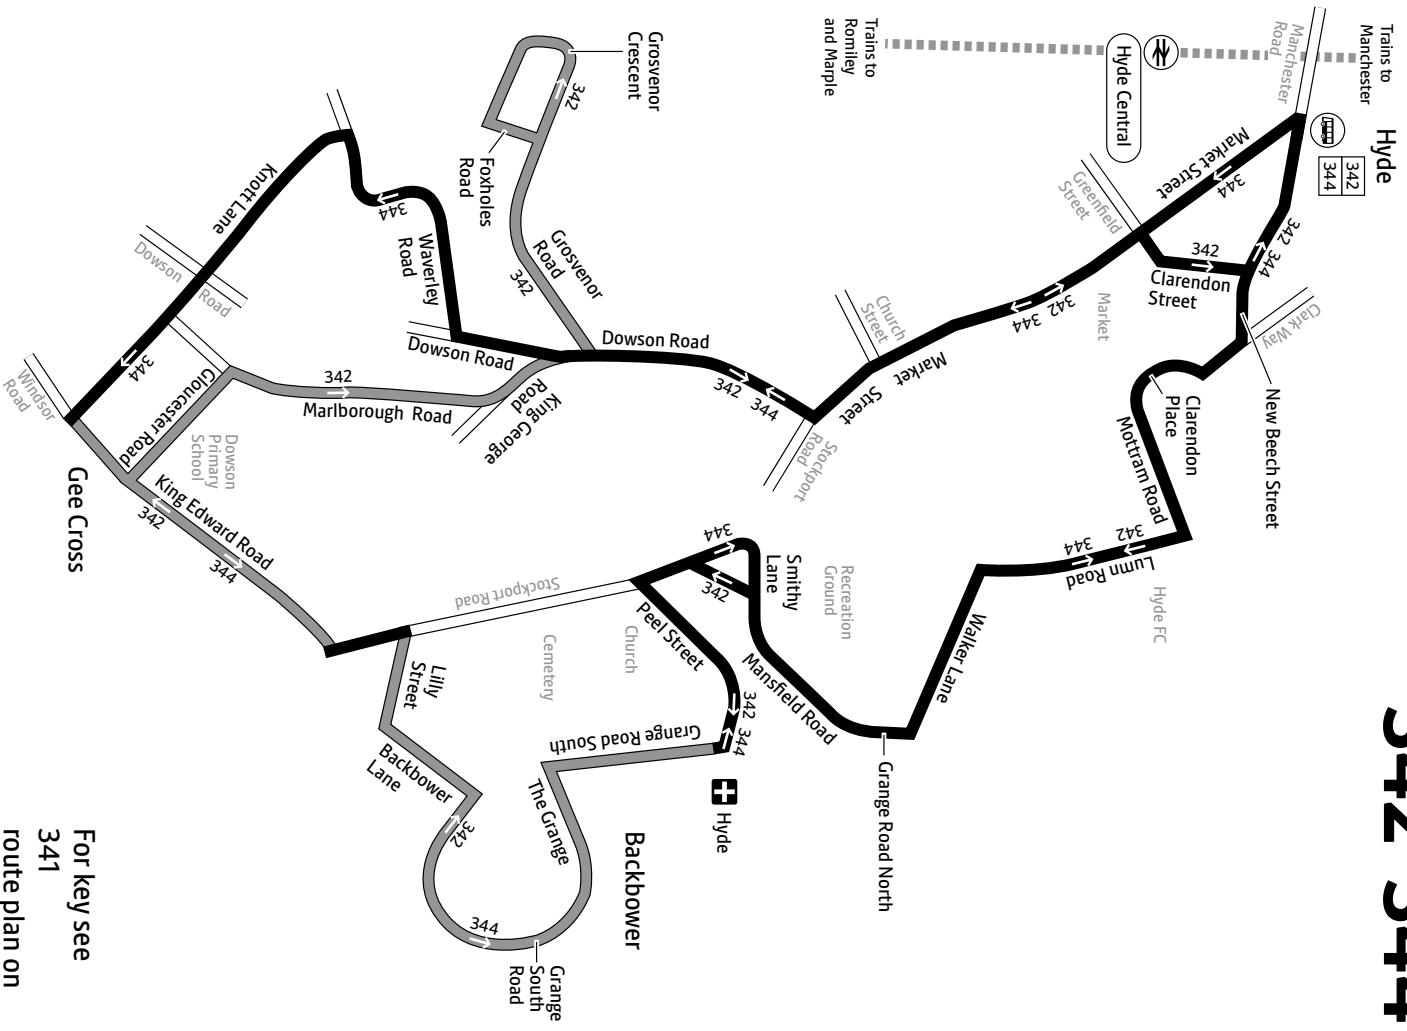

342 344

For key see
341
route plan on
previous pages