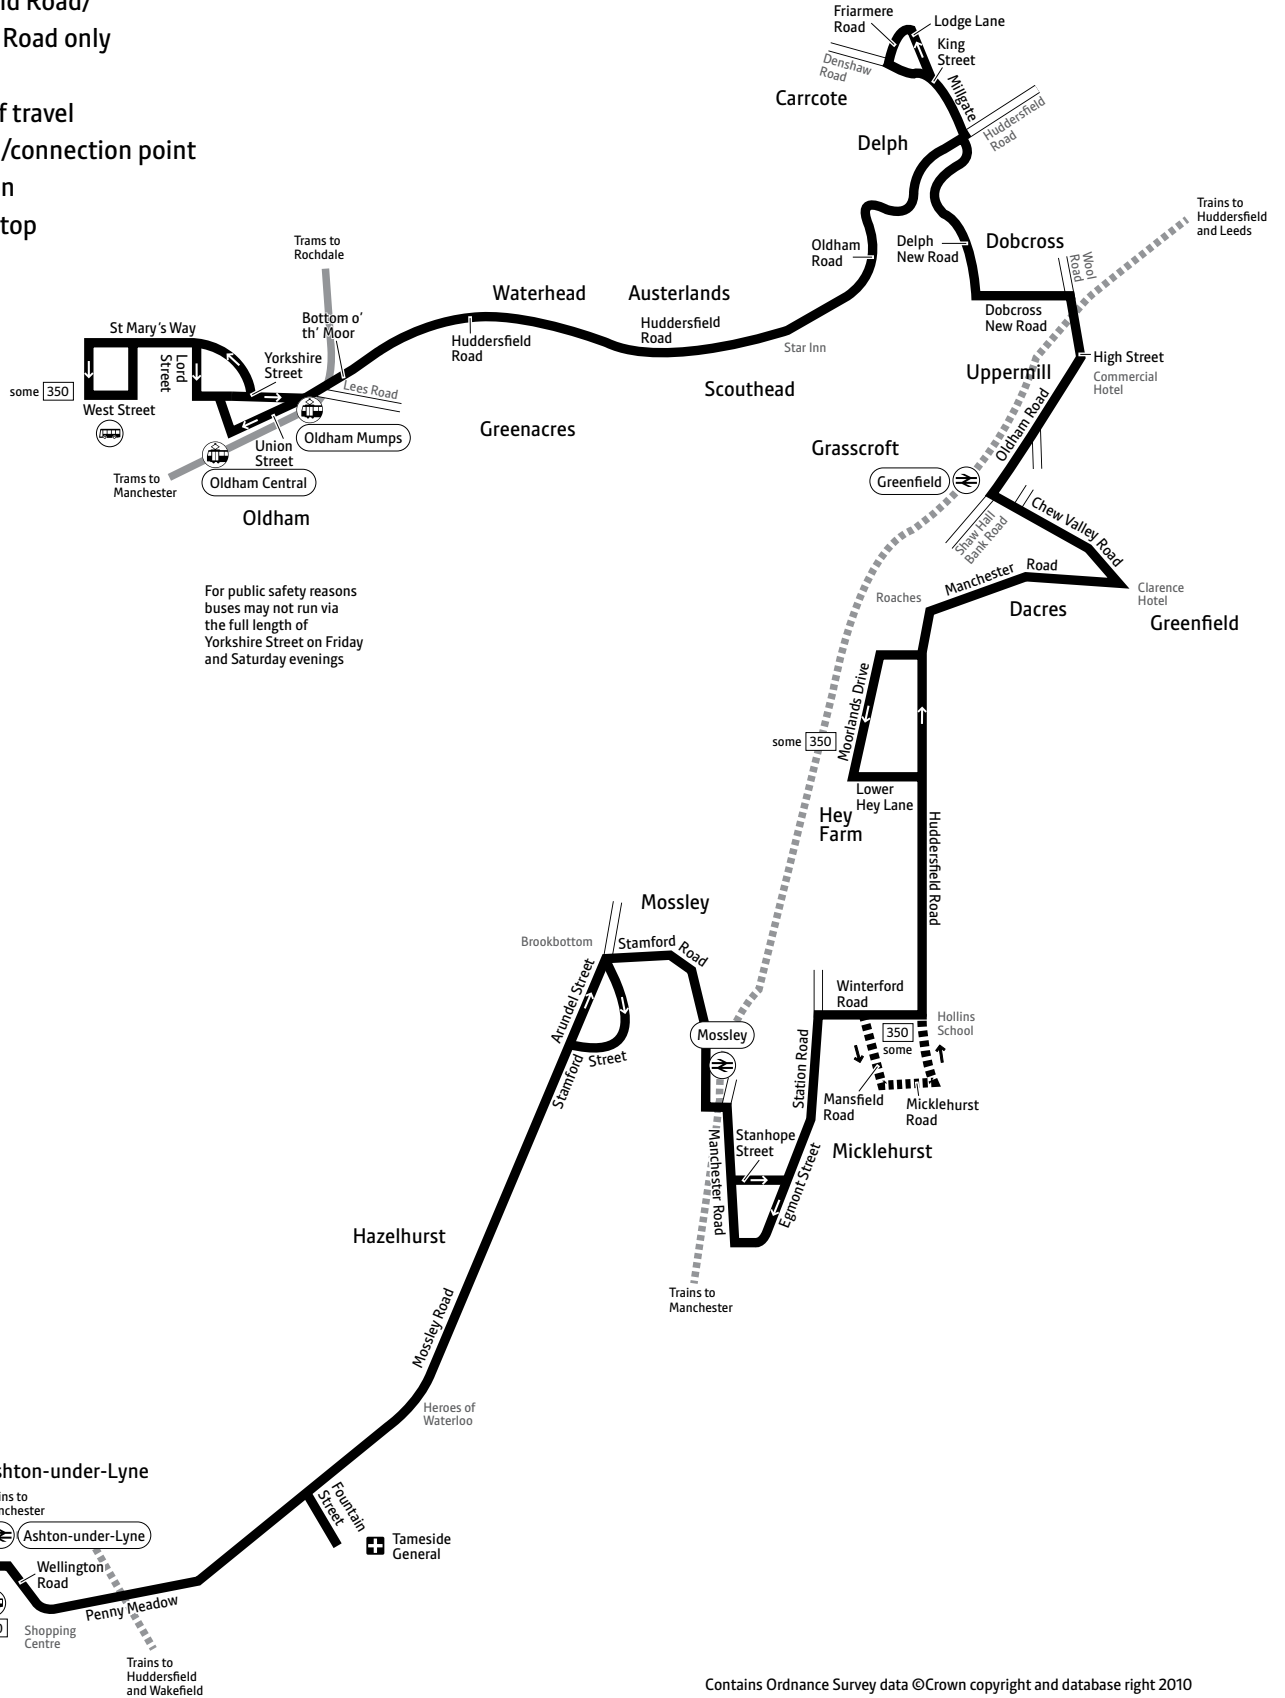

350

Key

-  Bus route
-  Train line
-  Journeys finishing at Huddersfield Road/Winterford Road only
-  Tram line
-  Direction of travel
-  Bus station/connection point
-  Train station
-  Metrolink stop
-  Hospital
-  Terminus