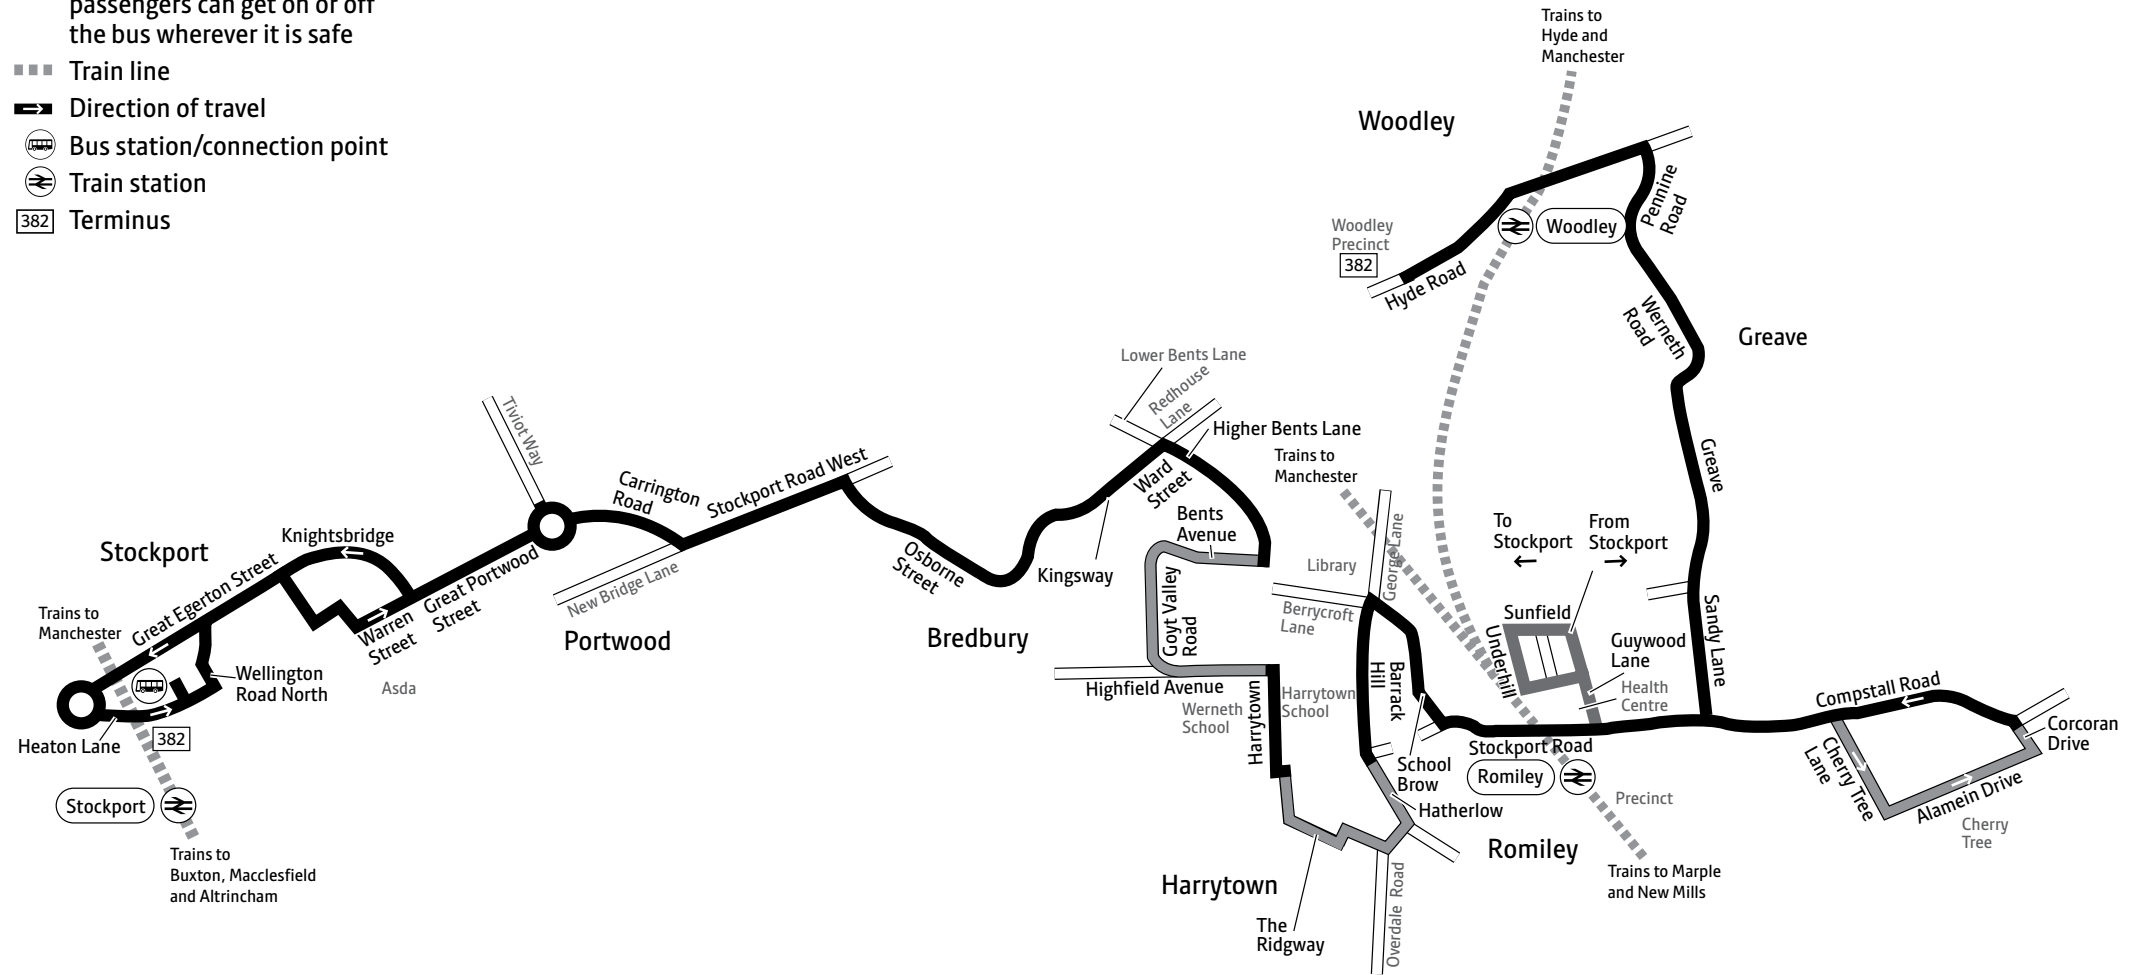

Stockport Mersey Square

Mon to Fri 7am to 5.30pm

Saturday 8am to 5.30pm

Sunday* Closed

*Including public holidays

Key

-  Bus route
-  Hail and ride:
passengers can get on or off
the bus wherever it is safe
-  Train line
-  Direction of travel
-  Bus station/connection point
-  Train station
-  Terminus

Mondays to Fridays

		a	b	SH			
Woodley, Precinct	0855	1255	1355	1355	1455	1730	1830
Greave, Pennine Road	0859 and	1259	1359	1359	1459	1734	1834
Romiley, Corcoran Drive	0908 every	1308	1408	1408	1508	1743	1841
Romiley, Train Station	0916 hour	1316	1416	1416	1516	1751	1849
Werneth School	0925 until	1325		1425	1525	1800	1856
Osborne Street/Kingsway	0932	1332		1432	1532	1808	1901
Stockport, Heaton Lane Bus Station	0948	1348		1448	1548	1824	1916

Saturdays

Woodley, Precinct	0855	1455	1605	1705			
Greave, Pennine Road	0859 and	1459	1609	1709			
Romiley, Corcoran Drive	0908 every	1508	1618	1718			
Romiley, Train Station	0916 hour	1516	1626	1726			
Werneth School	0925 until	1525	1635	1735			
Osborne Street/Kingsway	0932	1532	1643	1743			
Stockport, Heaton Lane Bus Station	0948	1548	1659	1759			