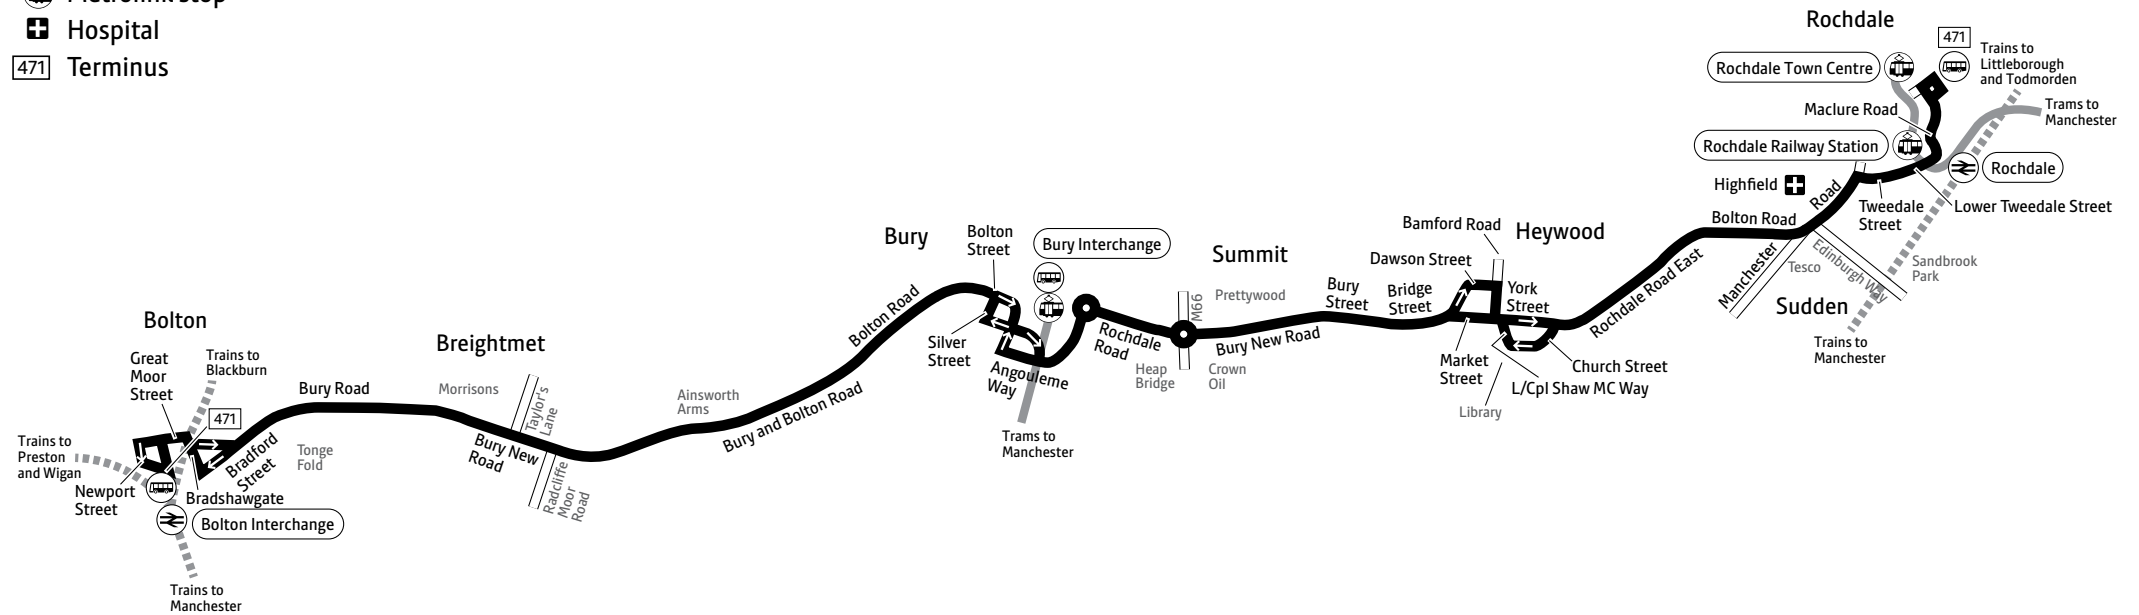

471

Key

- Bus route
- Train line
- Tram line
- Direction of travel
- Bus station/connection point
- Train station
- Metrolink stop
- Hospital
- Terminus

Contains Ordnance Survey data ©Crown copyright and database right 2010
©0100022610 Transport for Greater Manchester 2022
Transport for Greater Manchester uses reasonable endeavours to check the accuracy of information published and to publish changes to information in a timely manner. In no event will Transport for Greater Manchester be liable for any loss that may arise from this information being inaccurate.