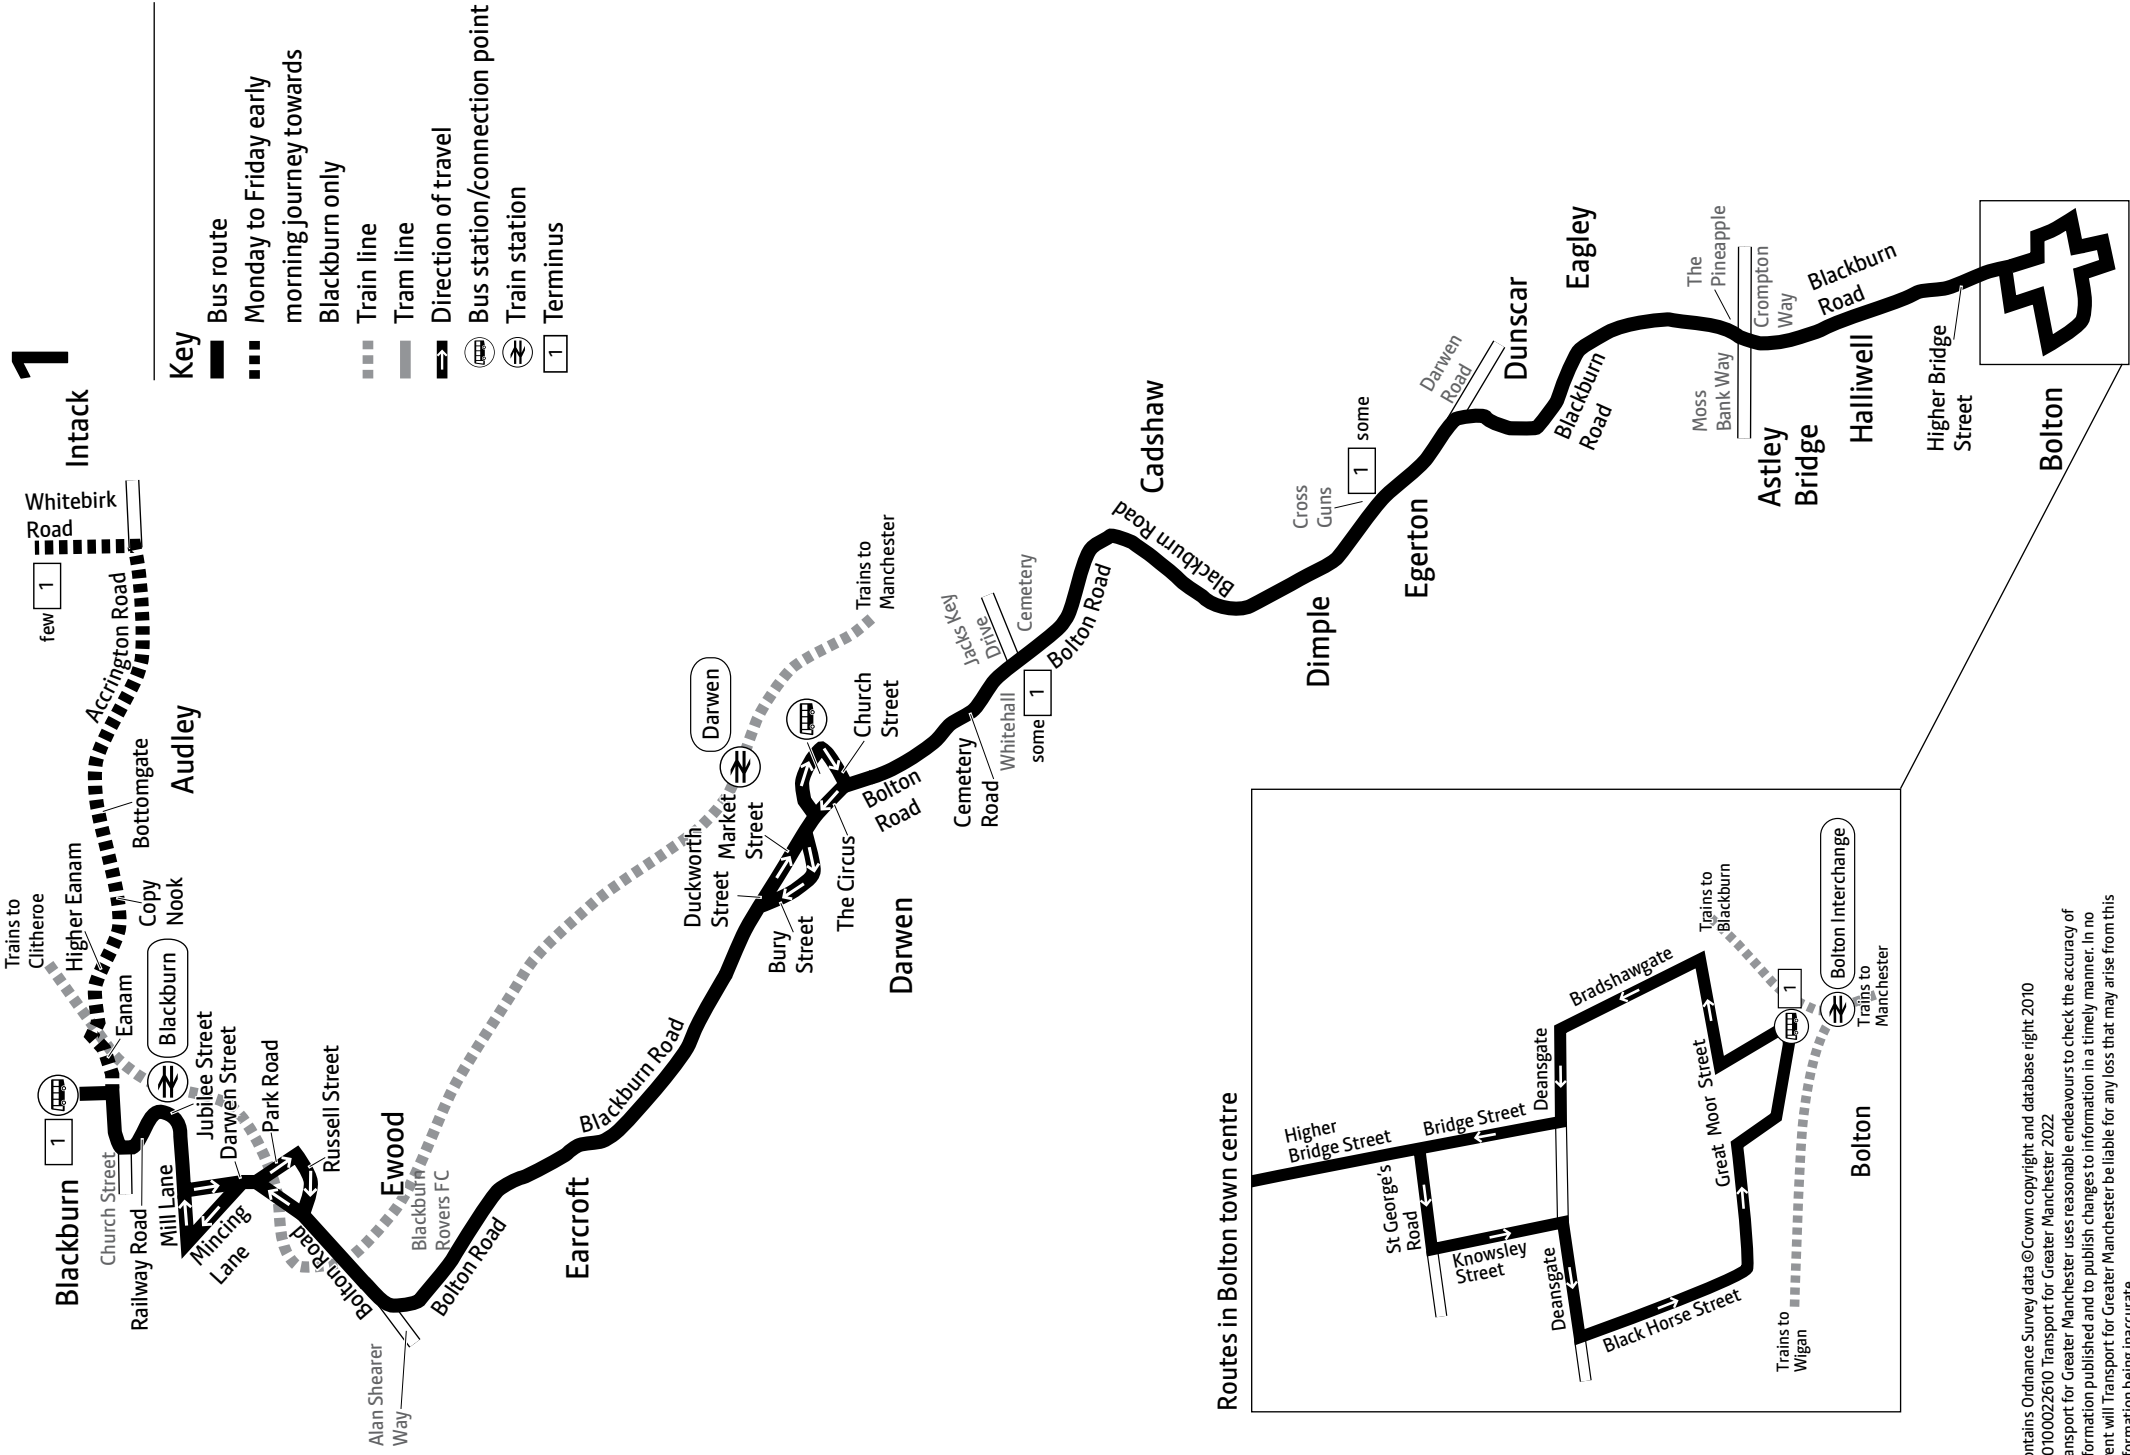

Contains Ordnance Survey data © Crown copyright and database right 2010
© 0100022610 Transport for Greater Manchester 2022
Transport for Greater Manchester uses reasonable endeavours to check the accuracy of information published and to publish changes to information in a timely manner. In no event will Transport for Greater Manchester be liable for any loss that may arise from this information being inaccurate.