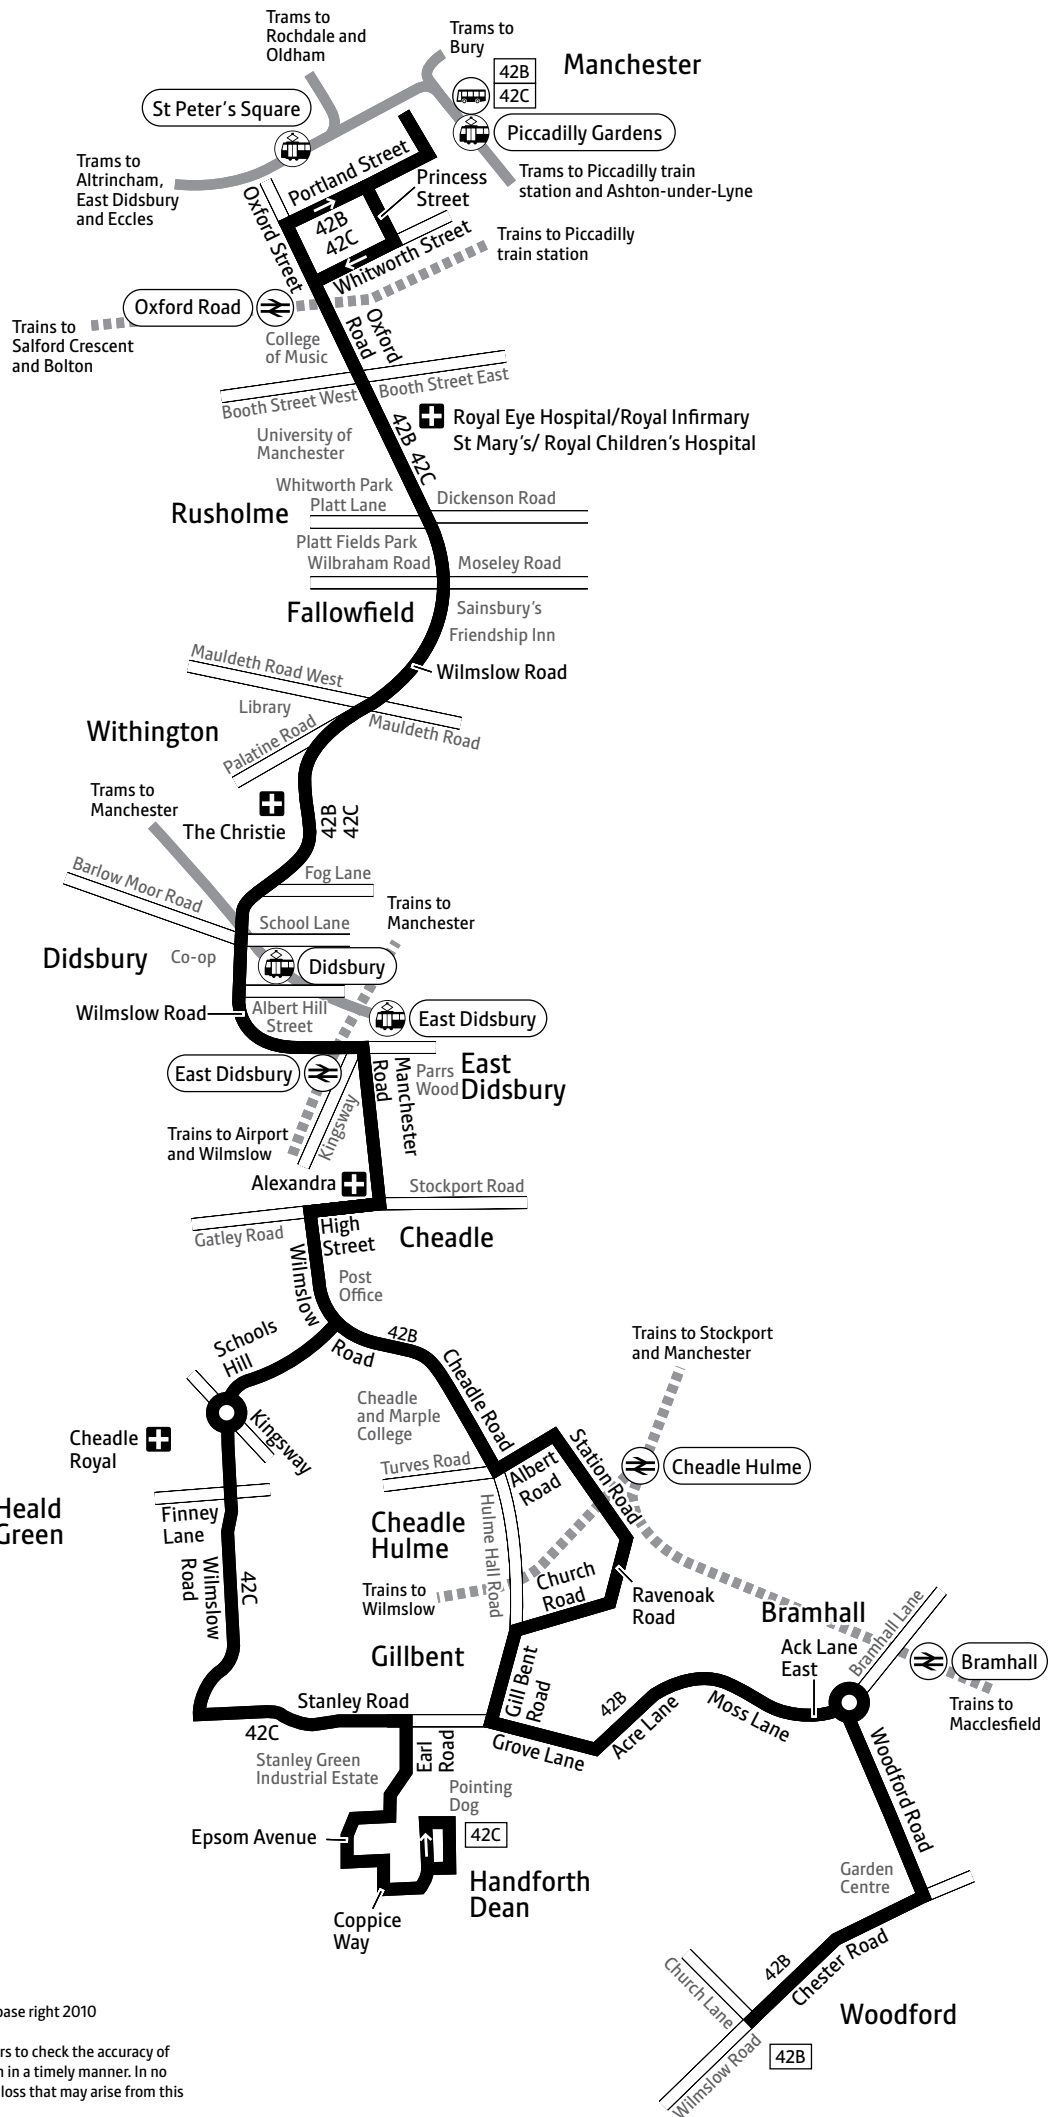

Using this timetable

Timetables show the direction of travel, bus numbers and the days of the week.

Main stops on the route are listed on the left. Where no time is shown against a particular stop, the bus does not stop there on that journey. Check any letters which are shown in the timetable against the key at the bottom of the page.

Continues after route plan

42B 42C

Key

-  Bus route
-  Train line
-  Tram line
-  Direction of travel
-  Bus station/connection point
-  Train station
-  Metrolink stop
-  Hospital
-  Terminus

Woodford — Bramhall — Cheadle — Didsbury — Manchester