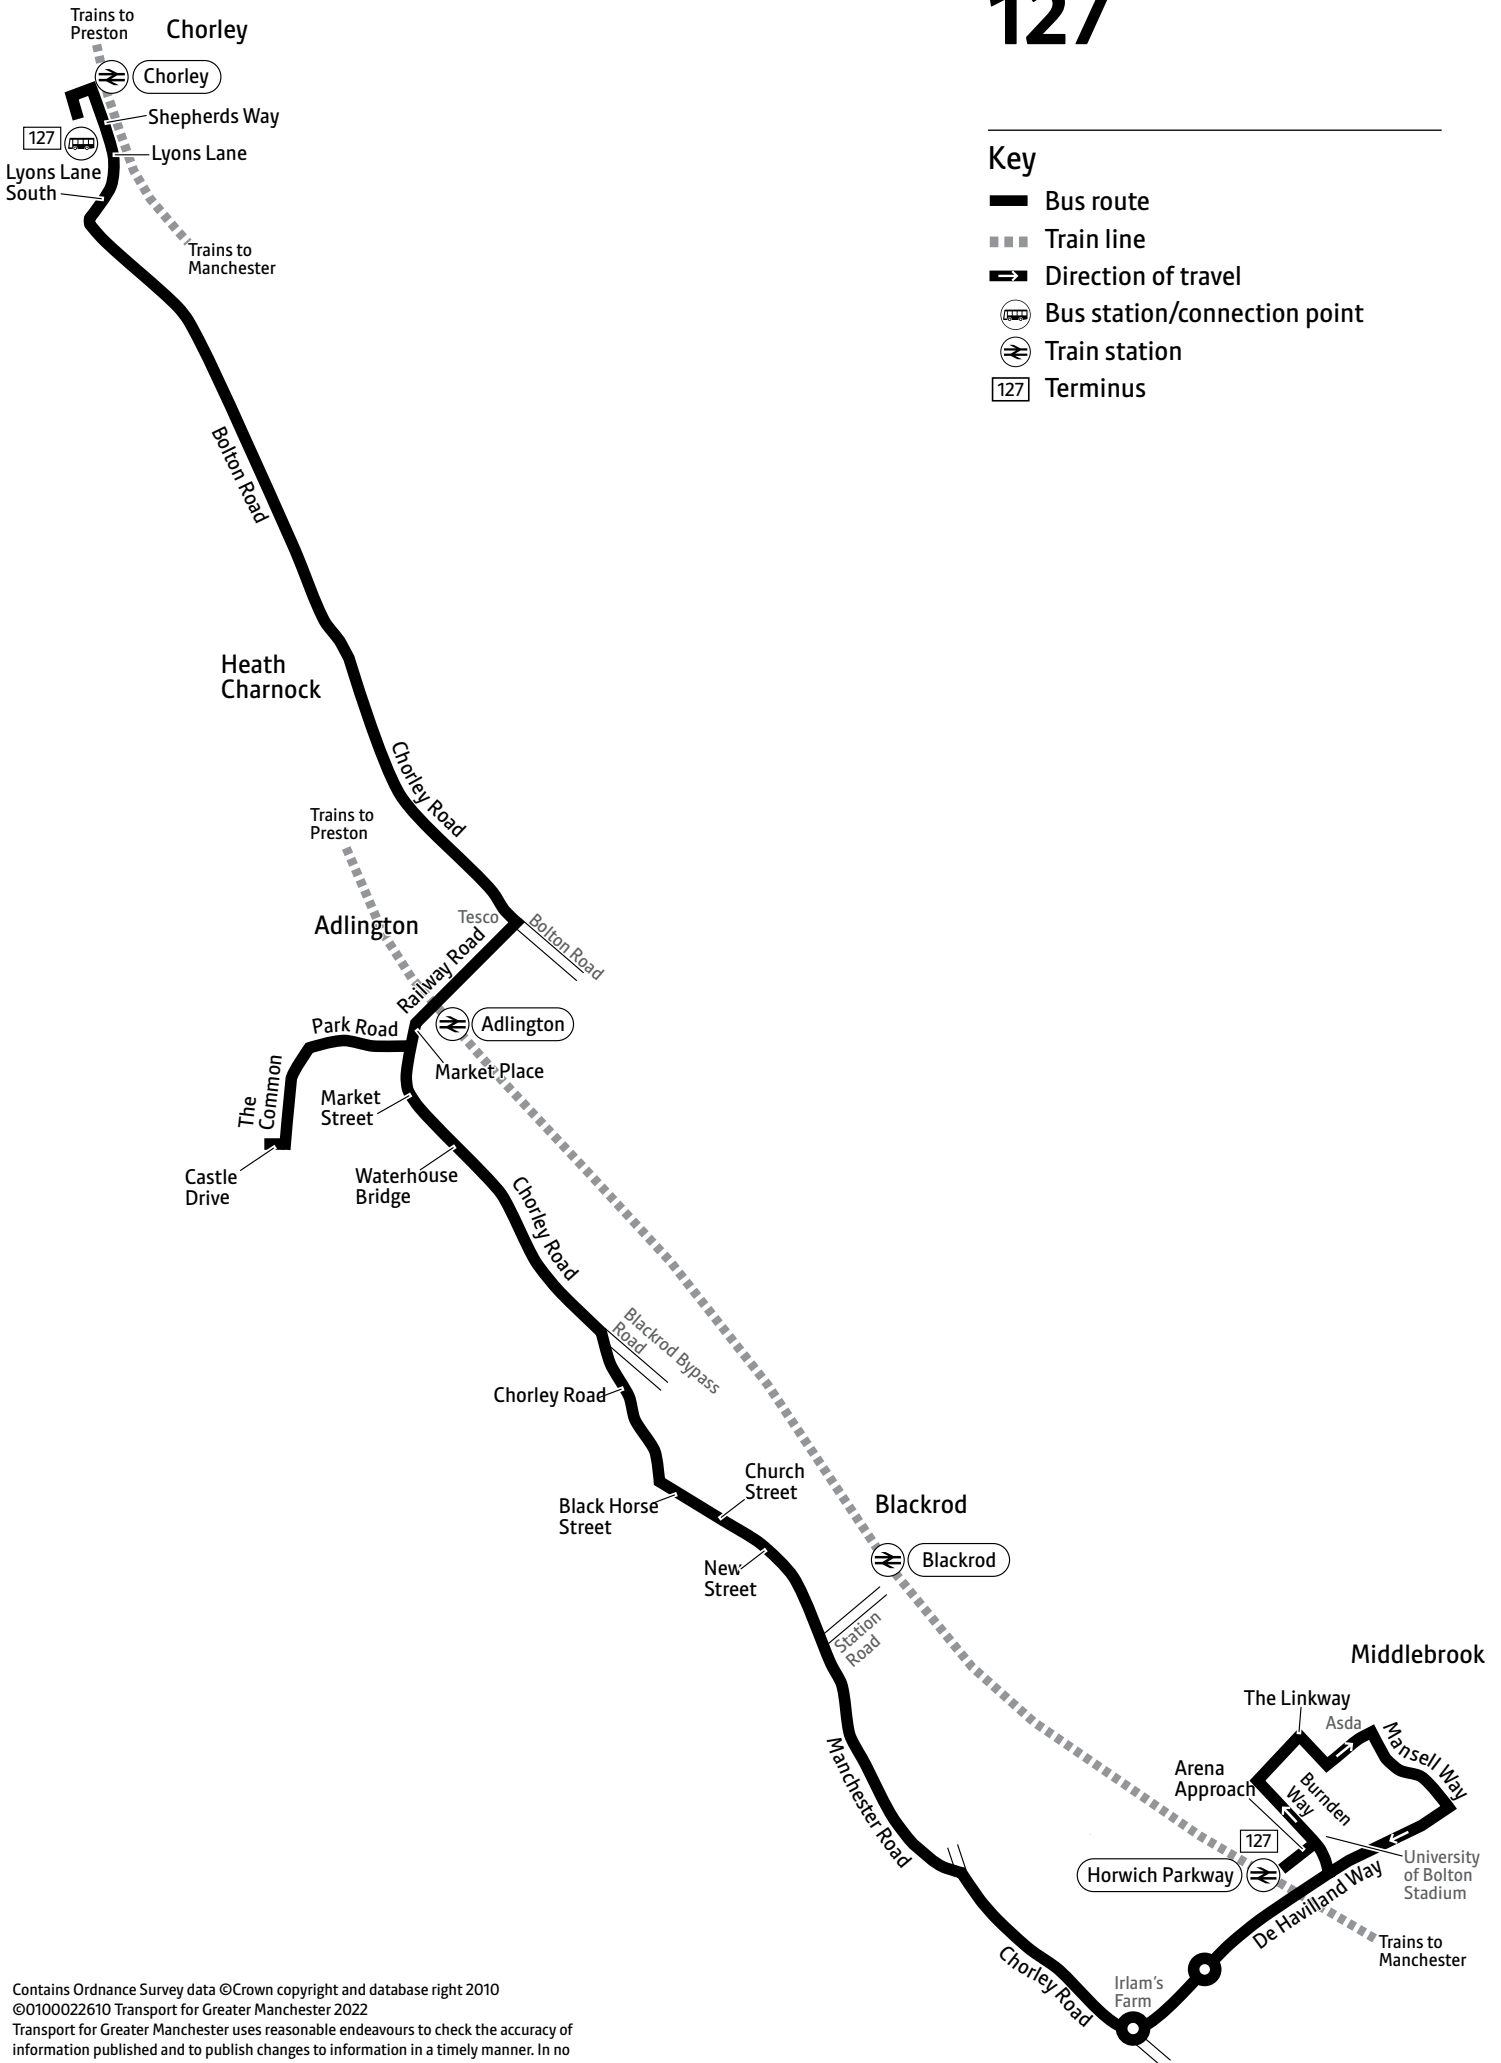

### Bolton Interchange

Mon to Fri 7am to 5.30pm

Saturday 8am to 5.30pm

Sunday\* Closed

\*Including public holidays

---

**Mondays to Fridays**

Horwich Parkway Train Station		1104	1224	1344
Middlebrook, Asda	a	1107	1227	1347
<b>Blackrod, Black Horse Street</b>	<b>1005</b>	<b>1120</b>	<b>1240</b>	<b>1400</b>
Adlington, The Common	a	1128	1248	1408
Adlington, Tesco	1013	1133	1253	1413
Chorley, Interchange	1025	1145	1305	1425

## Mondays to Fridays

Chorley, Interchange	1030	1150	1310	1430
Adlington, Tesco	1042	1202	1322	1442
Adlington, The Common	1047	1207	1327	1447
Blackrod, Black Horse Street	1055	1215	1335	1455
Horwich Parkway Train Station	1103	1223	1343	