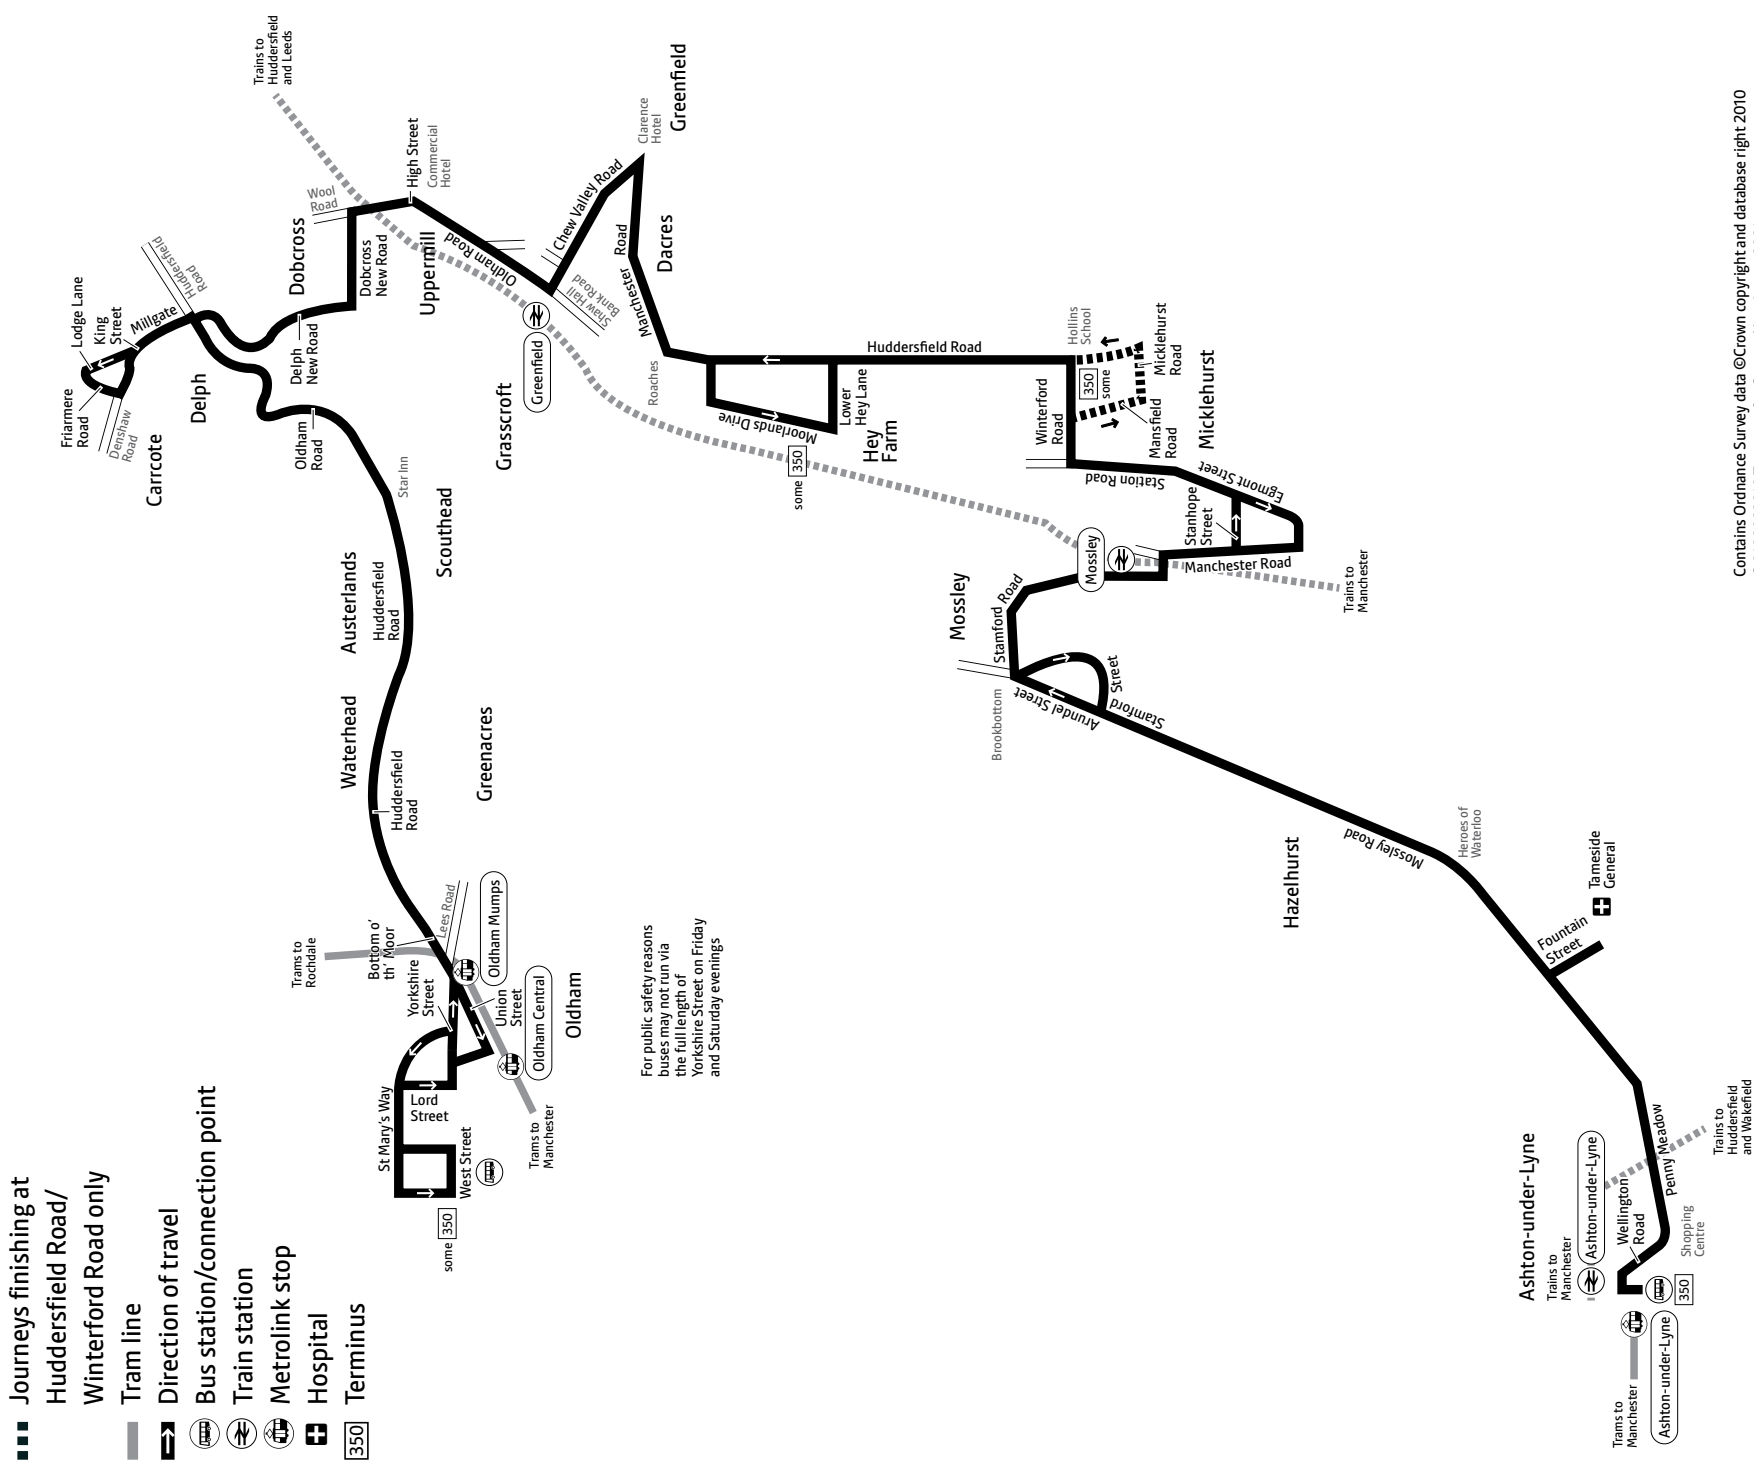

♿ – All bus 350 journeys are run using easy access buses. See inside front cover of this leaflet for details

350

Key

- Bus route
- Train line
- Journeys finishing at Huddersfield Road/Winterford Road only
- Tram line
- Direction of travel
- Bus station/connection point
- Train station
- Metrolink stop
- Hospital
- Terminus
- 350