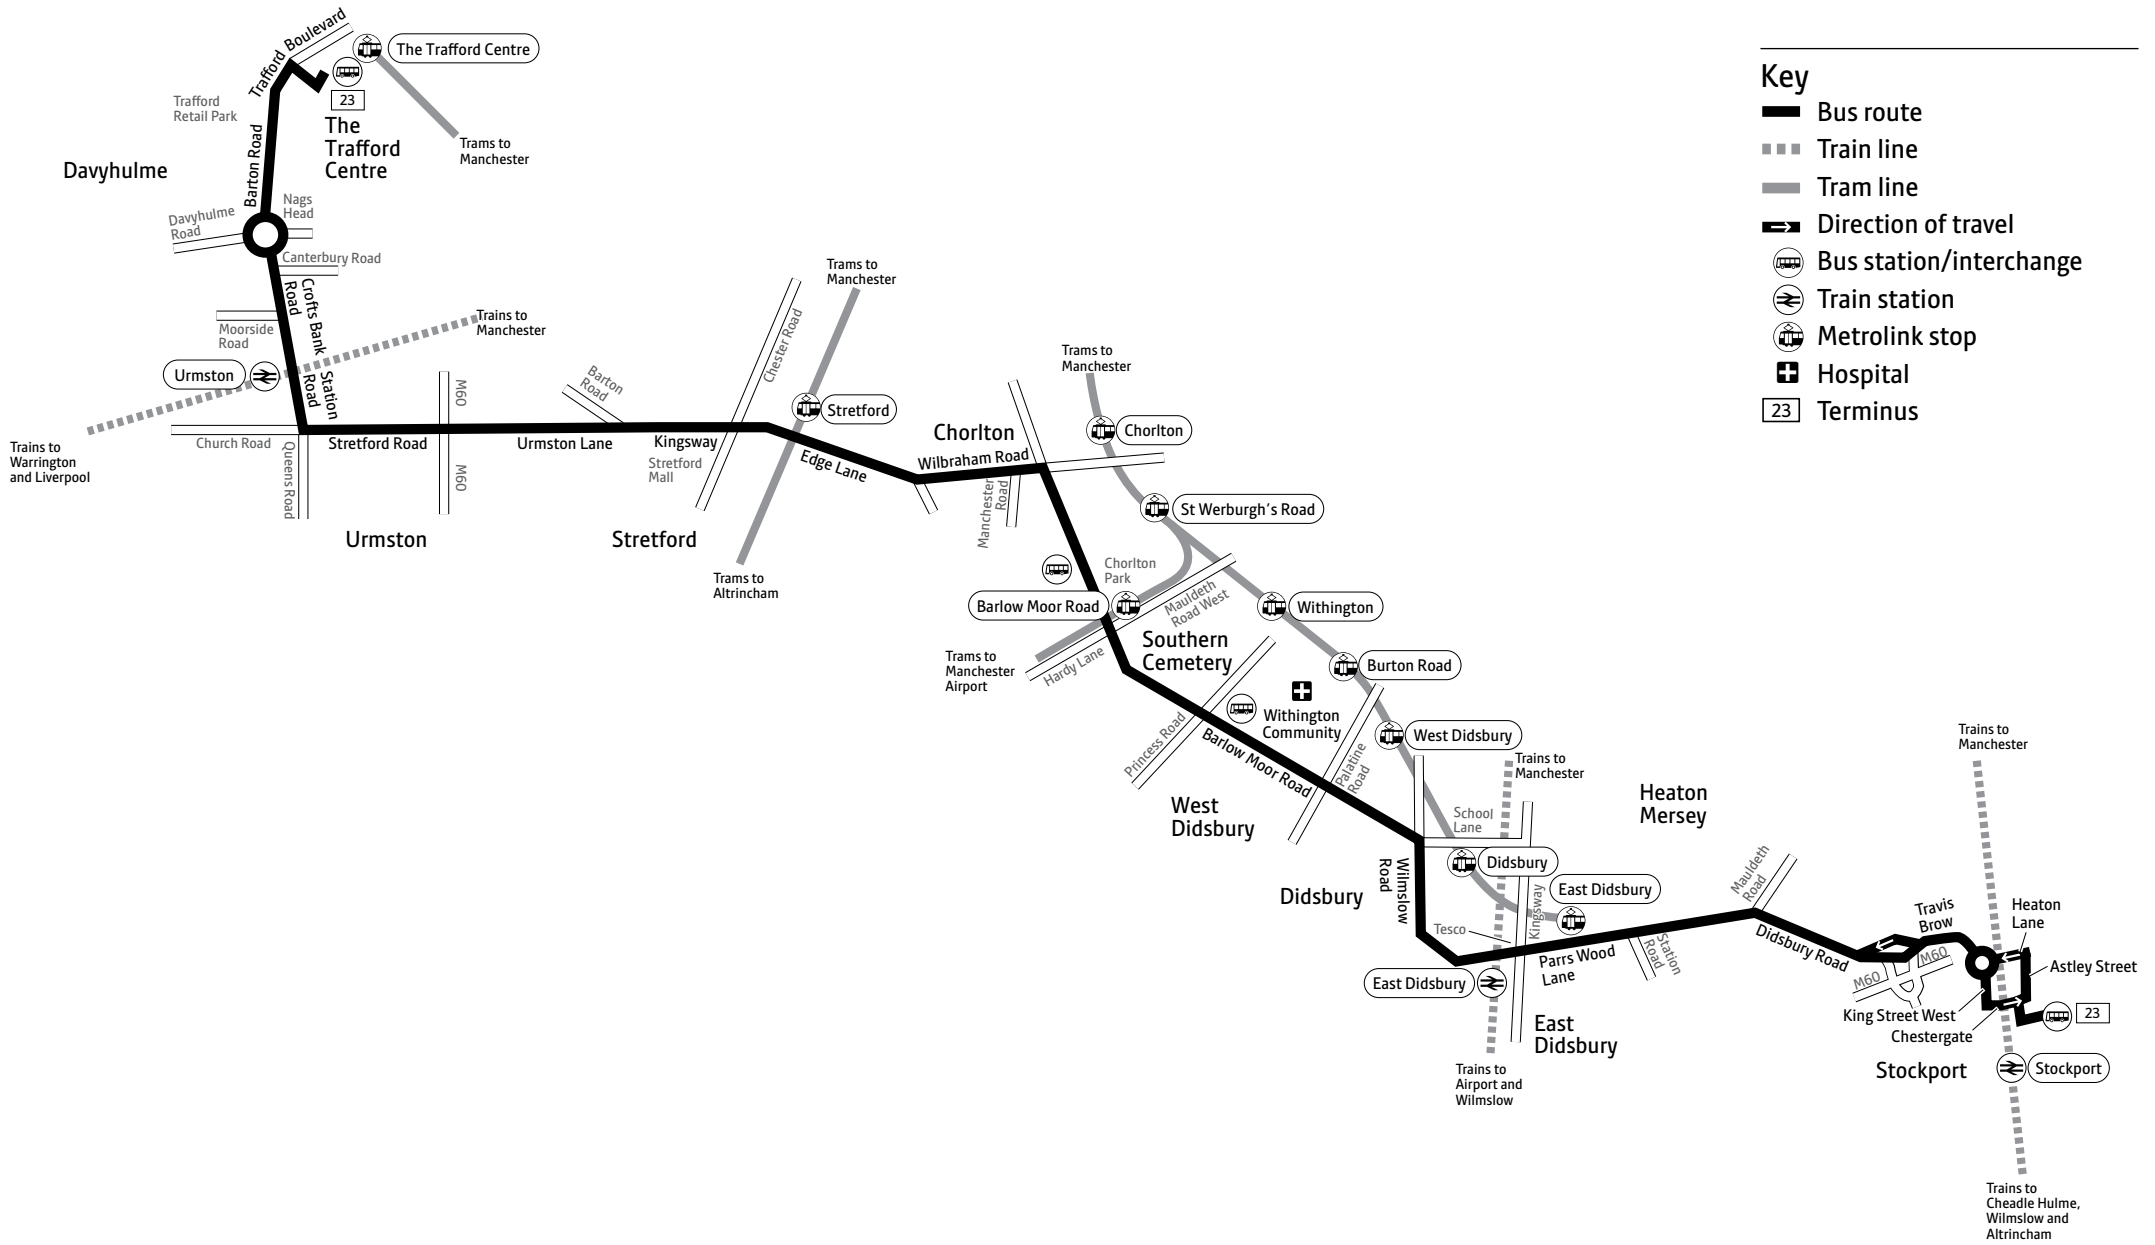

The Trafford Centre, Bus Station	1447	1507	1527	1547	1607	1627	1647	1707	1727	1747	1807	1827	1847	1907	1927	1947	2016	2316	
Urmston, Queens Road	1456	1516	1536	1556	1616	1636	1656	1716	1736	1756	1815	1835	1855	1915	1934	1954	2023	2323	
Stretford Mall arr	1504	1524	1544	1604	1624	1644	1704	1724	1744	1804	1822	1842	1902	1922	1941	2001	2030	and	2330
Stretford Mall dep	1506	1526	1546	1606	1626	1646	1706	1726	1746	1806	1824	1844	1904	1924	1941	2001	2030	every	2330
Chorlton, Manchester Road	1514	1534	1554	1614	1634	1654	1713	1733	1752	1812	1828	1848	1908	1928	1945	2005	2034	hour	2334
Southern Cemetery	1527	1547	1607	1627	1647	1707	1726	1745	1803	1823	1839	1857	1917	1937	1954	2013	2042	until	2342
Didsbury, School Lane	1535	1555	1615	1635	1655	1715	1734	1753	1810	1830	1845	1903	1923	1943	1959	2018	2047		2347
East Didsbury, Parrs Wood	1543	1603	1623	1643	1703	1723	1742	1801	1816	1836	1850	1908	1928	1948	2003	2022	2051		2351
Stockport Interchange	1601	1621	1645	1705	1720	1740	1757	1816	1828	1848	1902	1920	1940	2000	2015	2034	2103		0003

– Journey provided with the financial support of Transport for Greater Manchester

a – Starts from Barton Road/Rivers Lane 7 minutes earlier

♿ – All bus 23 journeys are run using easy access buses. See inside front cover of this leaflet for details

Summer times: between mid July and early September, some timetables will be different. Check beenetwork.com for details

- Key**
- Bus route
 - Train line
 - Tram line
 - Direction of travel
 - 🚌 Bus station/interchange
 - 🚂 Train station
 - 🚊 Metrolink stop
 - 🏥 Hospital
 - 23 Terminus